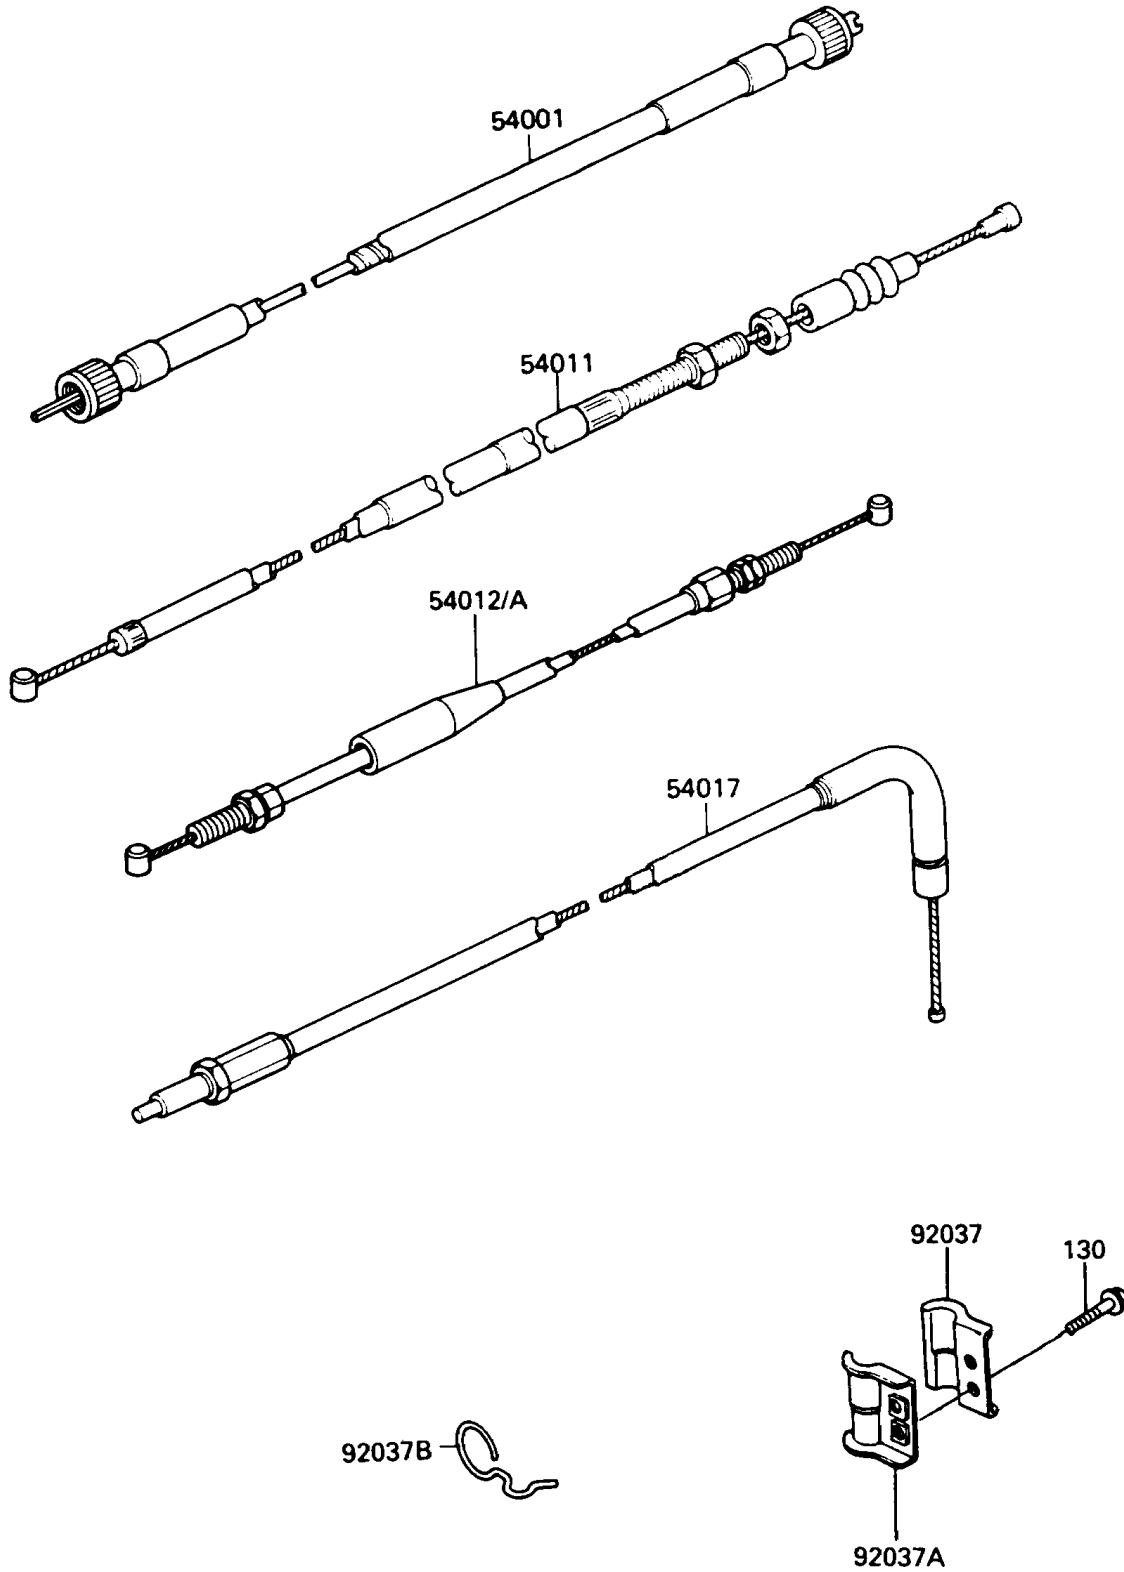

1991 KLR250 PARTS DIAGRAM

Cable

F2540

1991 KLR250 PARTS LIST

Cable

ITEM NAME	PART NUMBER	QUANTITY
CABLE-SPEEDOMETER (Ref # 54001)	54001-1112	1
CABLE-CLUTCH (Ref # 54011)	54011-1225	1
CABLE-THROTTLE,OPENING (Ref # 54012)	54012-1238	1
CABLE-THROTTLE,CLOSING (Ref # 54012A)	54012-1239	1
CABLE-STARTER (Ref # 54017)	54017-1058	1
CLAMP,BRAKE HOSE,OUTSIDE (Ref # 92037)	92037-1331	1
CLAMP,BRAKE HOSE,INSIDE (Ref # 92037A)	92037-1332	1
CLAMP (Ref # 92037B)	92037-1521	1
BOLT-FLANGED (Ref # 130)	130J0514	2