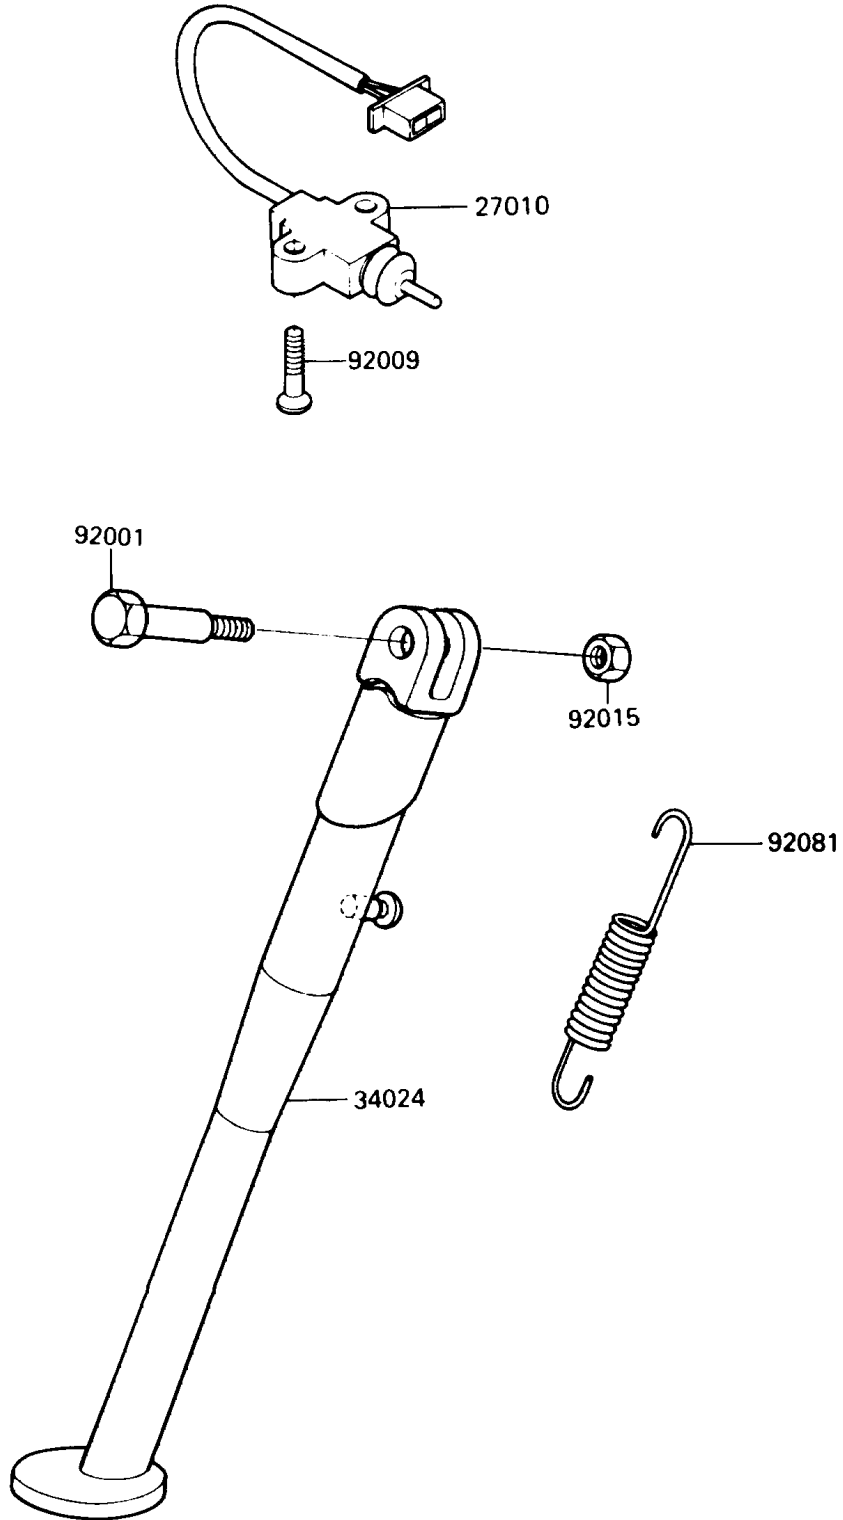

1992 KLR250 PARTS DIAGRAM

Stand

F2190

1992 KLR250 PARTS LIST

Stand

ITEM NAME	PART NUMBER	QUANTITY
SWITCH,SIDE STAND (Ref # 27010)	27010-1189	1
STAND-SIDE (Ref # 34024)	34024-1182	1
BOLT,SIDE STAND (Ref # 92001)	92003-157	1
SCREW,5X20 (Ref # 92009)	92009-1359	2
NUT,LOCK,10MM (Ref # 92015)	92019-021	1
SPRING,SIDE STAND (Ref # 92081)	92081-1376	1