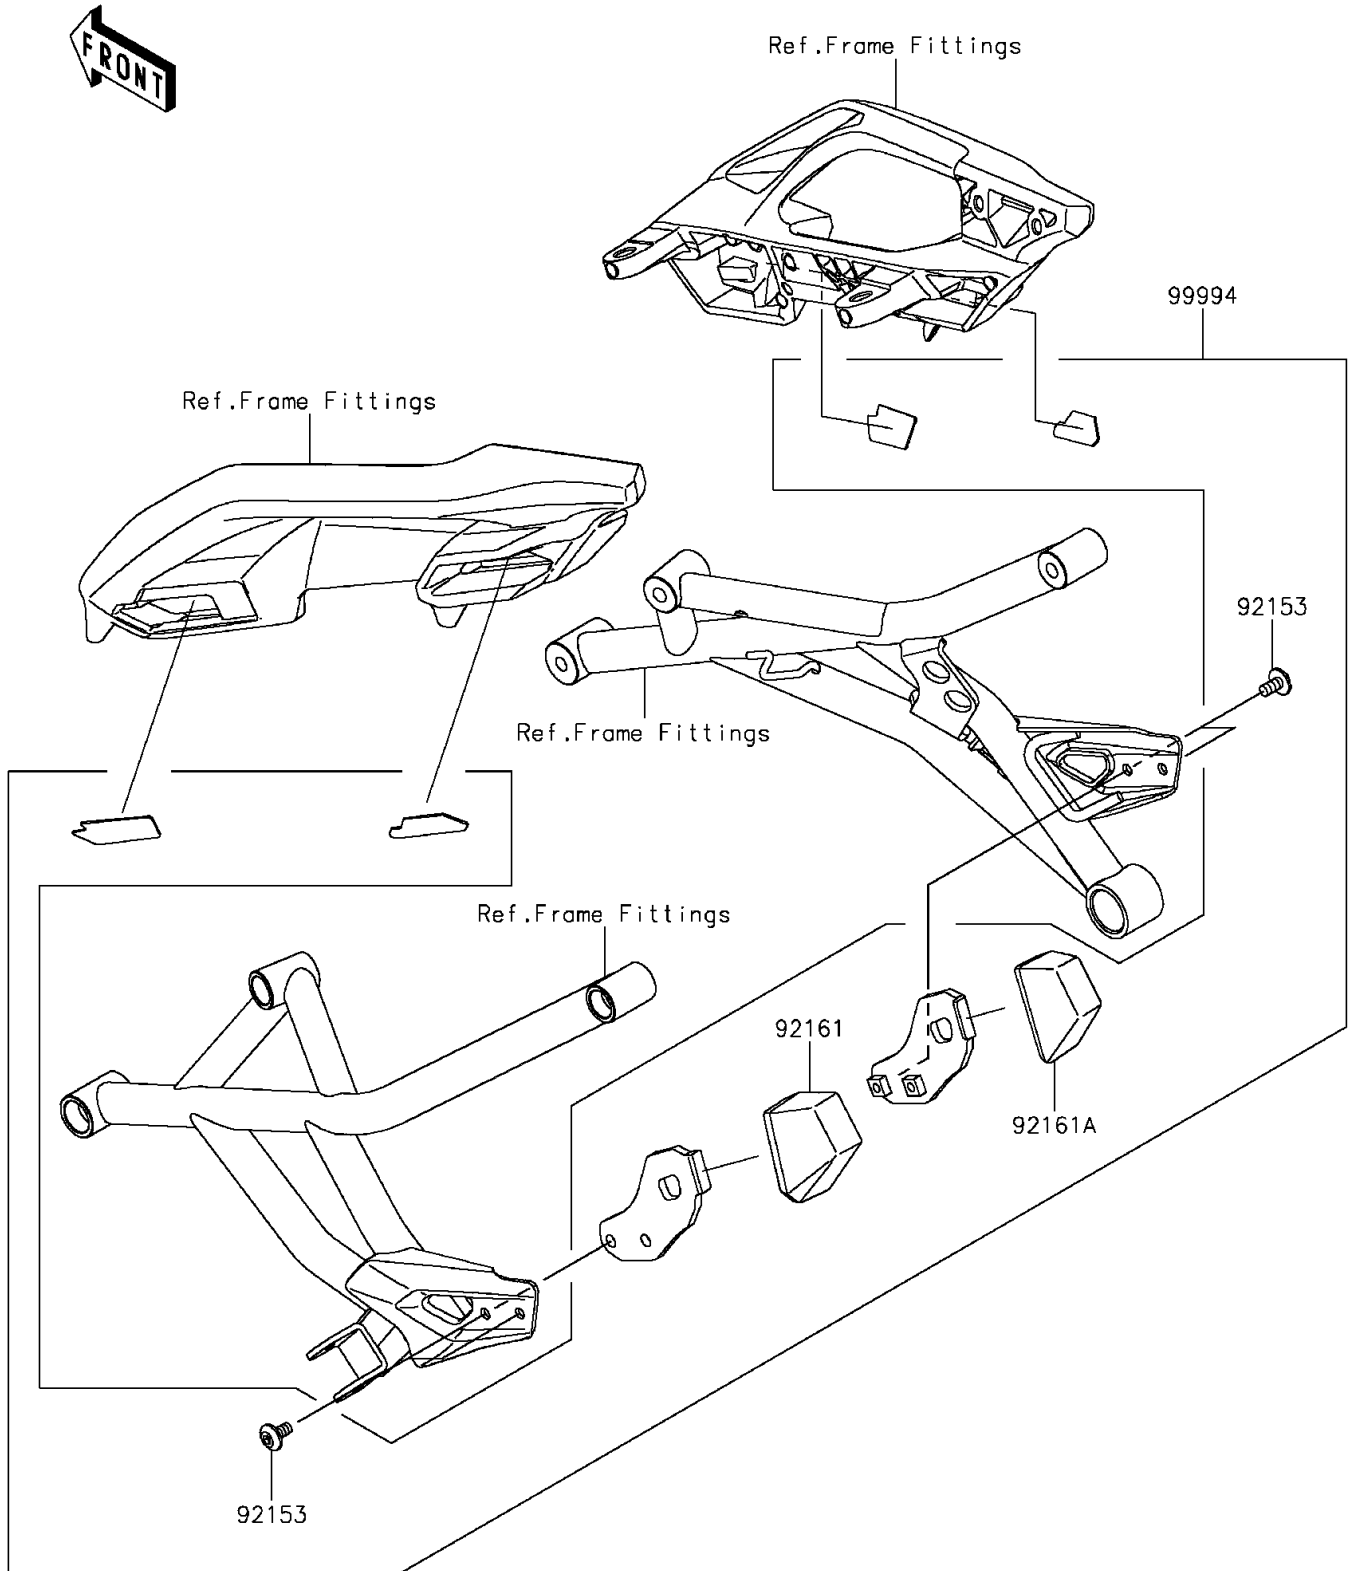

2017 Versys 1000 LT Supplement PARTS DIAGRAM

Bag Fitting Kit

F2910E

2017 Versys 1000 LT Supplement PARTS LIST

Bag Fitting Kit

ITEM NAME	PART NUMBER	QUANTITY
BOLT,SOCKET,6X12 (Ref # 92153)	92153-1948	1
DAMPER,PANNIER,LH (Ref # 92161)	92161-1550	1
DAMPER,PANNIER,RH (Ref # 92161A)	92161-1551	1
KIT-ACCESSORY,BAG FITTING KIT (Ref # 99994)	99994-0530	1