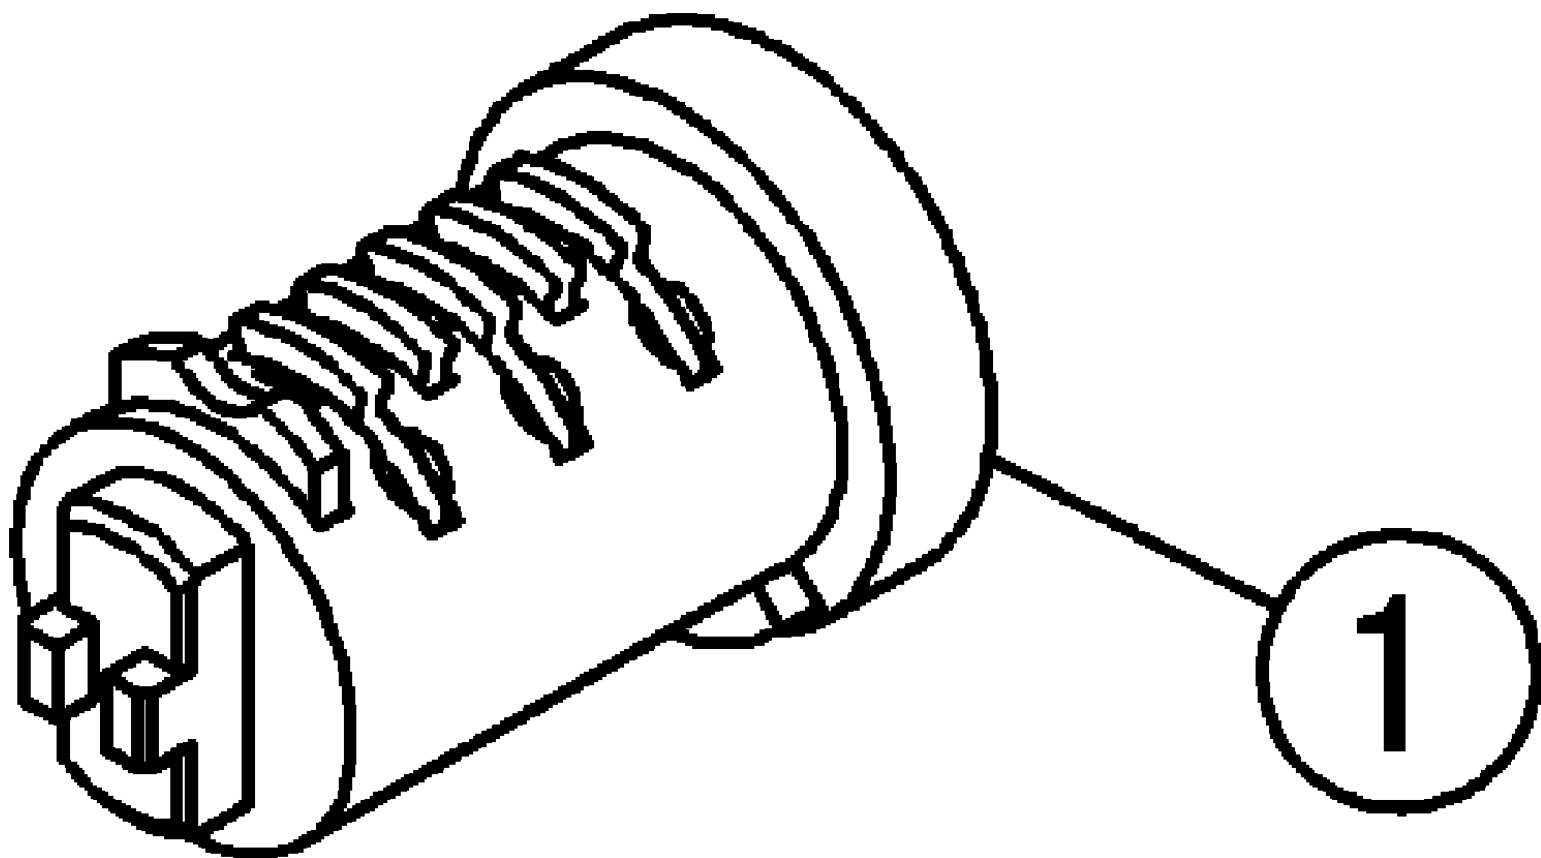

## 2017 Versys 1000 LT Supplement PARTS DIAGRAM

Rotor Kit (Lock)

## 2017 Versys 1000 LT Supplement PARTS LIST

Rotor Kit (Lock)

ITEM NAME	PART NUMBER	QUANTITY
ROTOR KIT (LOCK) (Ref # 1)	99994-0407	1