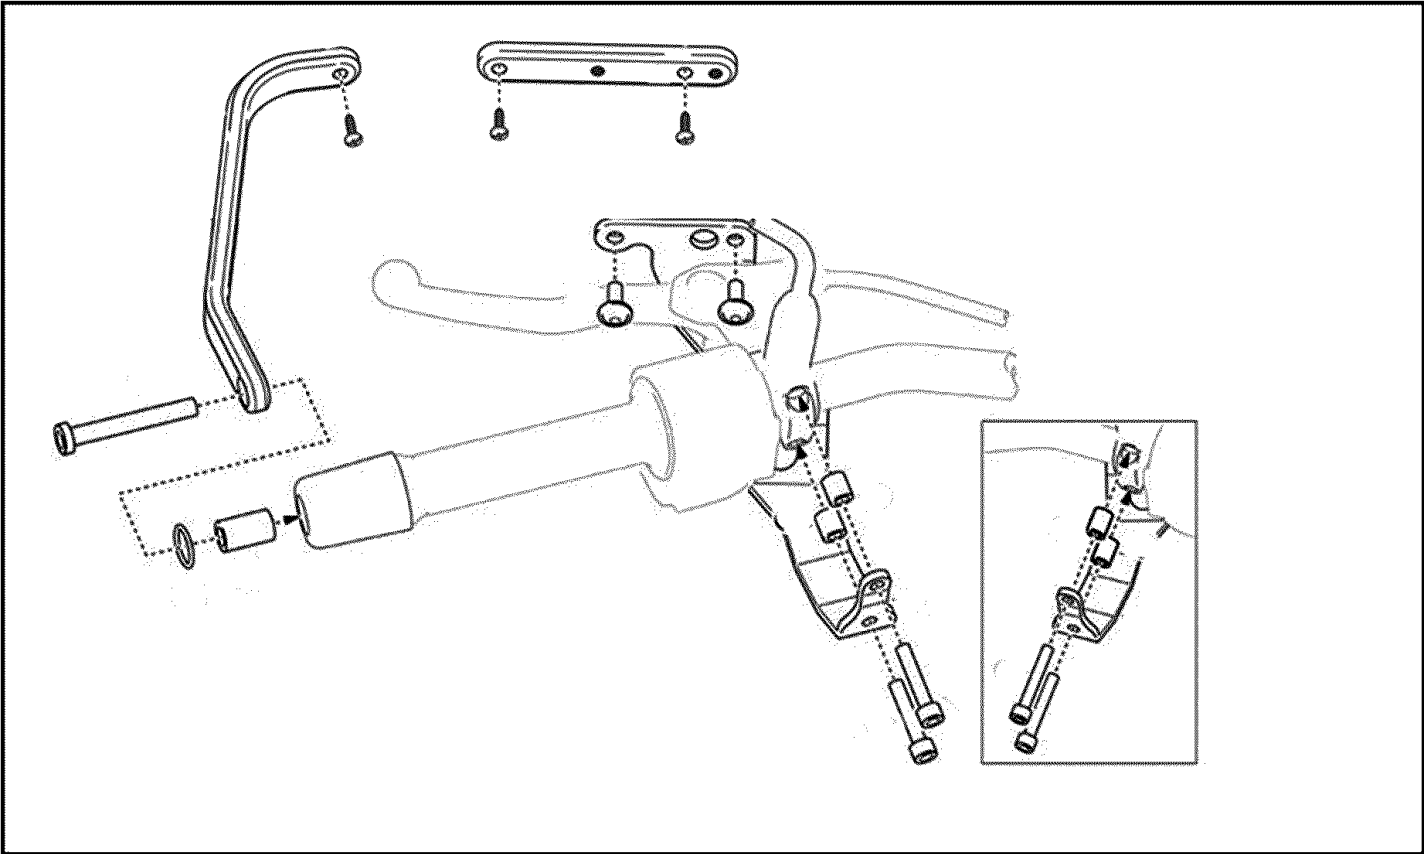

2017 Versys 1000 LT Supplement PARTS DIAGRAM

Hand Gaurds

2017 Versys 1000 LT Supplement PARTS LIST

Hand Gaurds

ITEM NAME	PART NUMBER	QUANTITY
HAND GUARD BRACKET ASSY (Ref # 1)	99994-0484	1
HAND GUARD SHELL SET (Ref # 2)	217HGS0008B	1