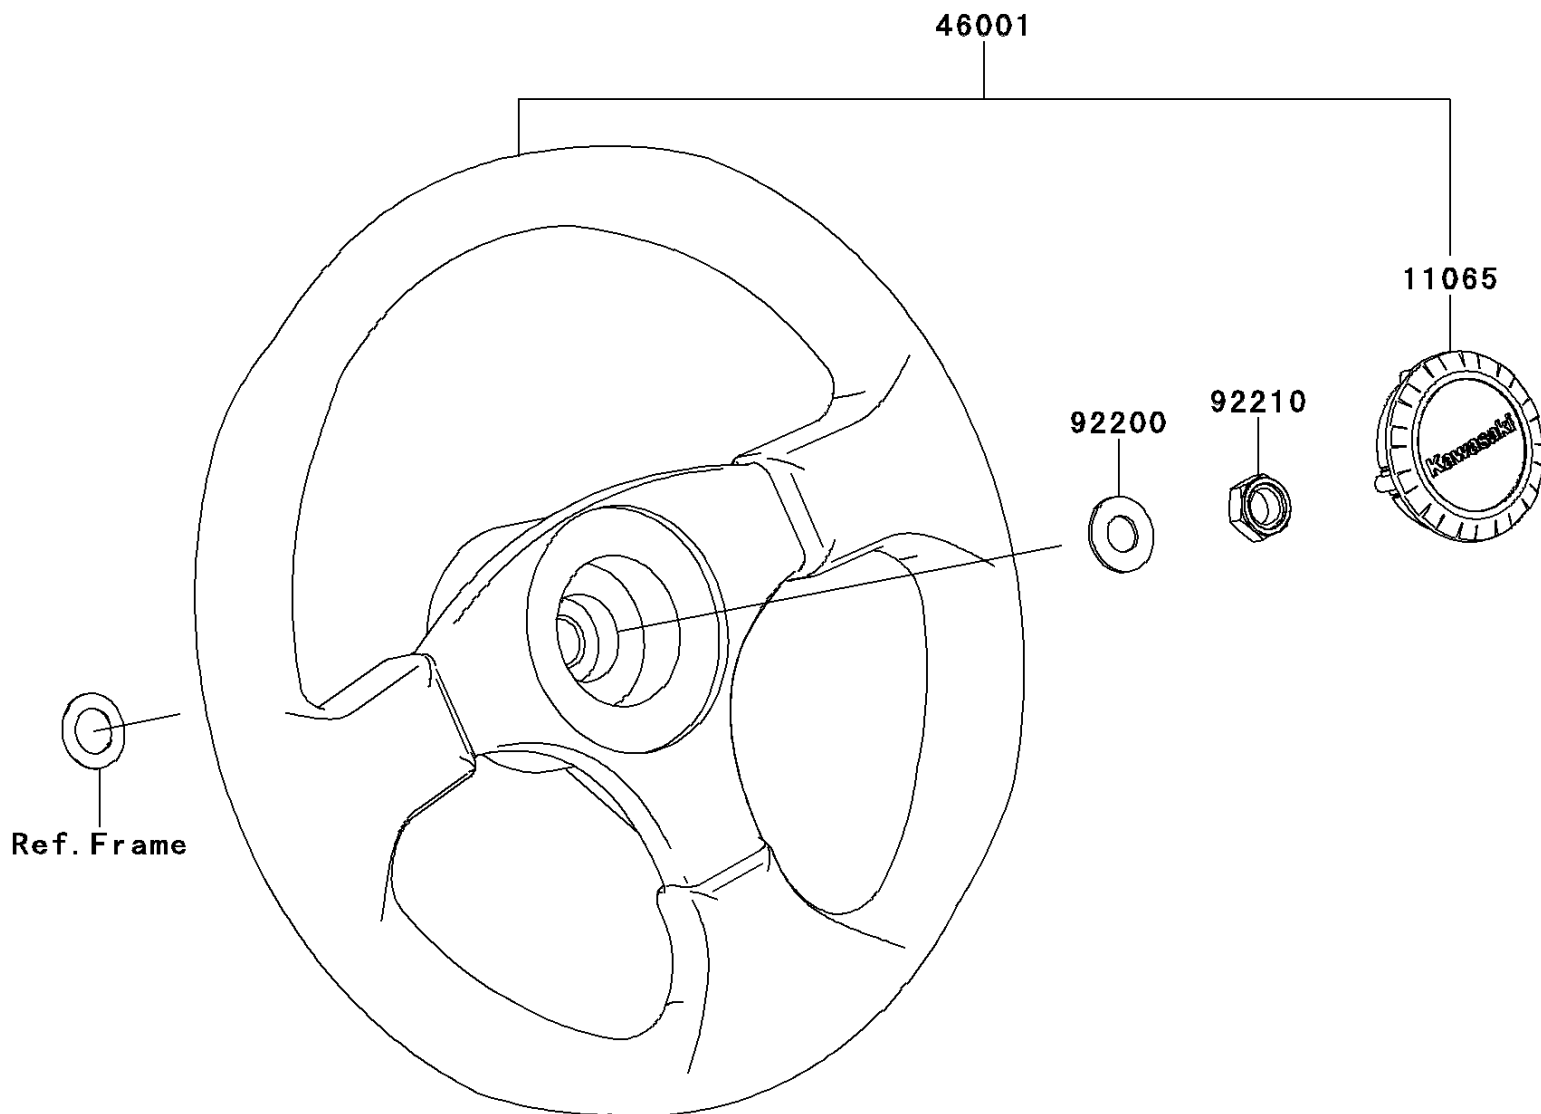

2013 TERYX® 750 FI 4x4 PARTS DIAGRAM

Steering Wheel

F2311

2013 TERYX® 750 FI 4x4 PARTS LIST

Steering Wheel

ITEM NAME	PART NUMBER	QUANTITY
CAP,HANDLE (Ref # 11065)	11065-0171	1
HANDLE-ASSY (Ref # 46001)	46001-0001	1
WASHER,12.1X25X1.6 (Ref # 92200)	92200-0455	1
NUT,LOCK,12MM (Ref # 92210)	92210-1249	1