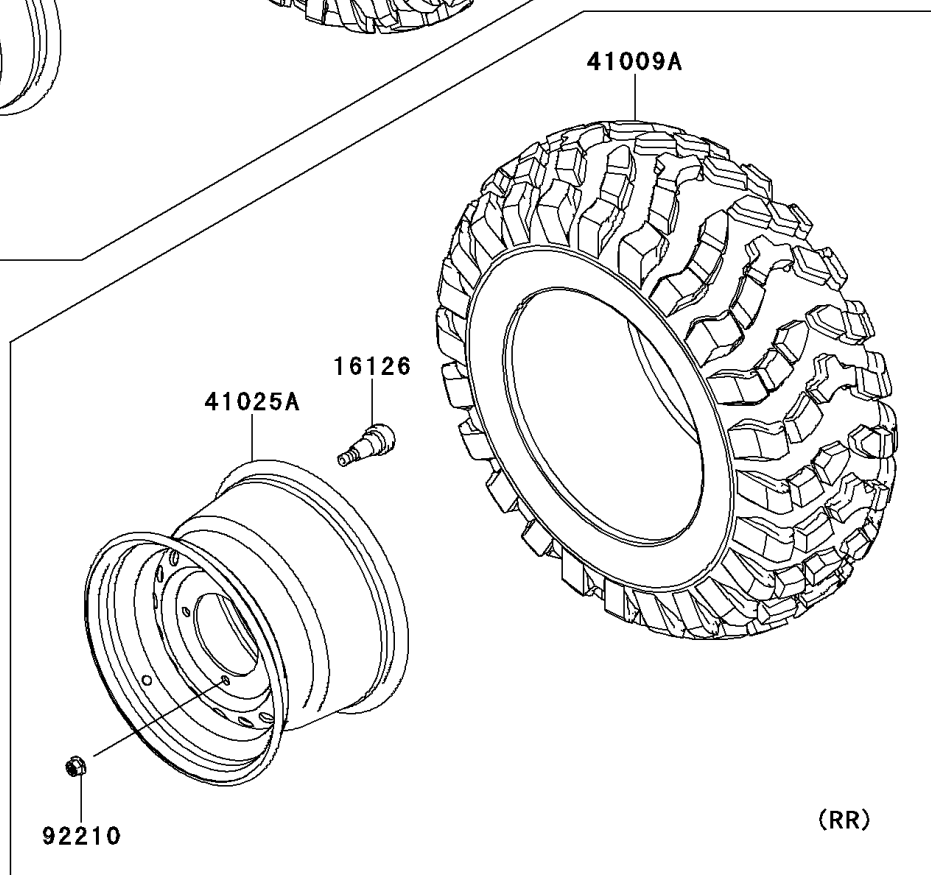

2013 TERYX® 750 FI 4x4 PARTS DIAGRAM

Wheels/Tires

F2210

2013 TERYX® 750 FI 4x4 PARTS LIST

Wheels/Tires

ITEM NAME	PART NUMBER	QUANTITY
VALVE (Ref # 16126)	16126-4001	1
TIRE,FR,26X8.00-12,M989 (Ref # 41009)	41009-0143	1
TIRE,RR,26X10.00-12,M990 (Ref # 41009A)	41009-0144	1
RIM,FR,12X6.0AT,F.S.BLACK (Ref # 41025)	41025-0310-397	1
RIM,RR,12X8.0AT,F.S.BLACK (Ref # 41025A)	41025-0311-397	1
NUT,12MM (Ref # 92210)	92210-0603	1