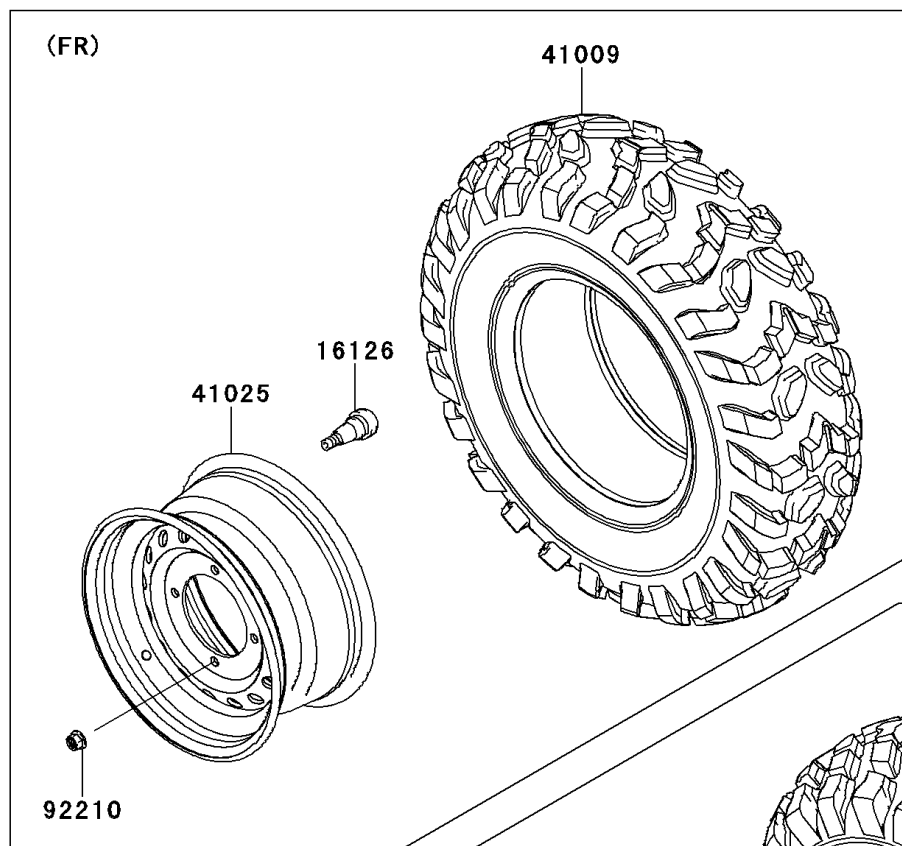

2013 TERYX® 750 FI 4x4 PARTS DIAGRAM

Wheels/Tires

F2210

2013 TERYX® 750 FI 4x4 PARTS LIST

Wheels/Tires

ITEM NAME	PART NUMBER	QUANTITY
VALVE (Ref # 16126)	16126-4001	1
TIRE,FR,26X8.00-12,M989 (Ref # 41009)	41009-0143	1
TIRE,RR,26X10.00-12,M990 (Ref # 41009A)	41009-0144	1
RIM,FR,12X6.0AT,F.S.BLACK (Ref # 41025)	41025-0310-397	1
RIM,RR,12X8.0AT,F.S.BLACK (Ref # 41025A)	41025-0311-397	1
NUT,12MM (Ref # 92210)	92210-0603	1