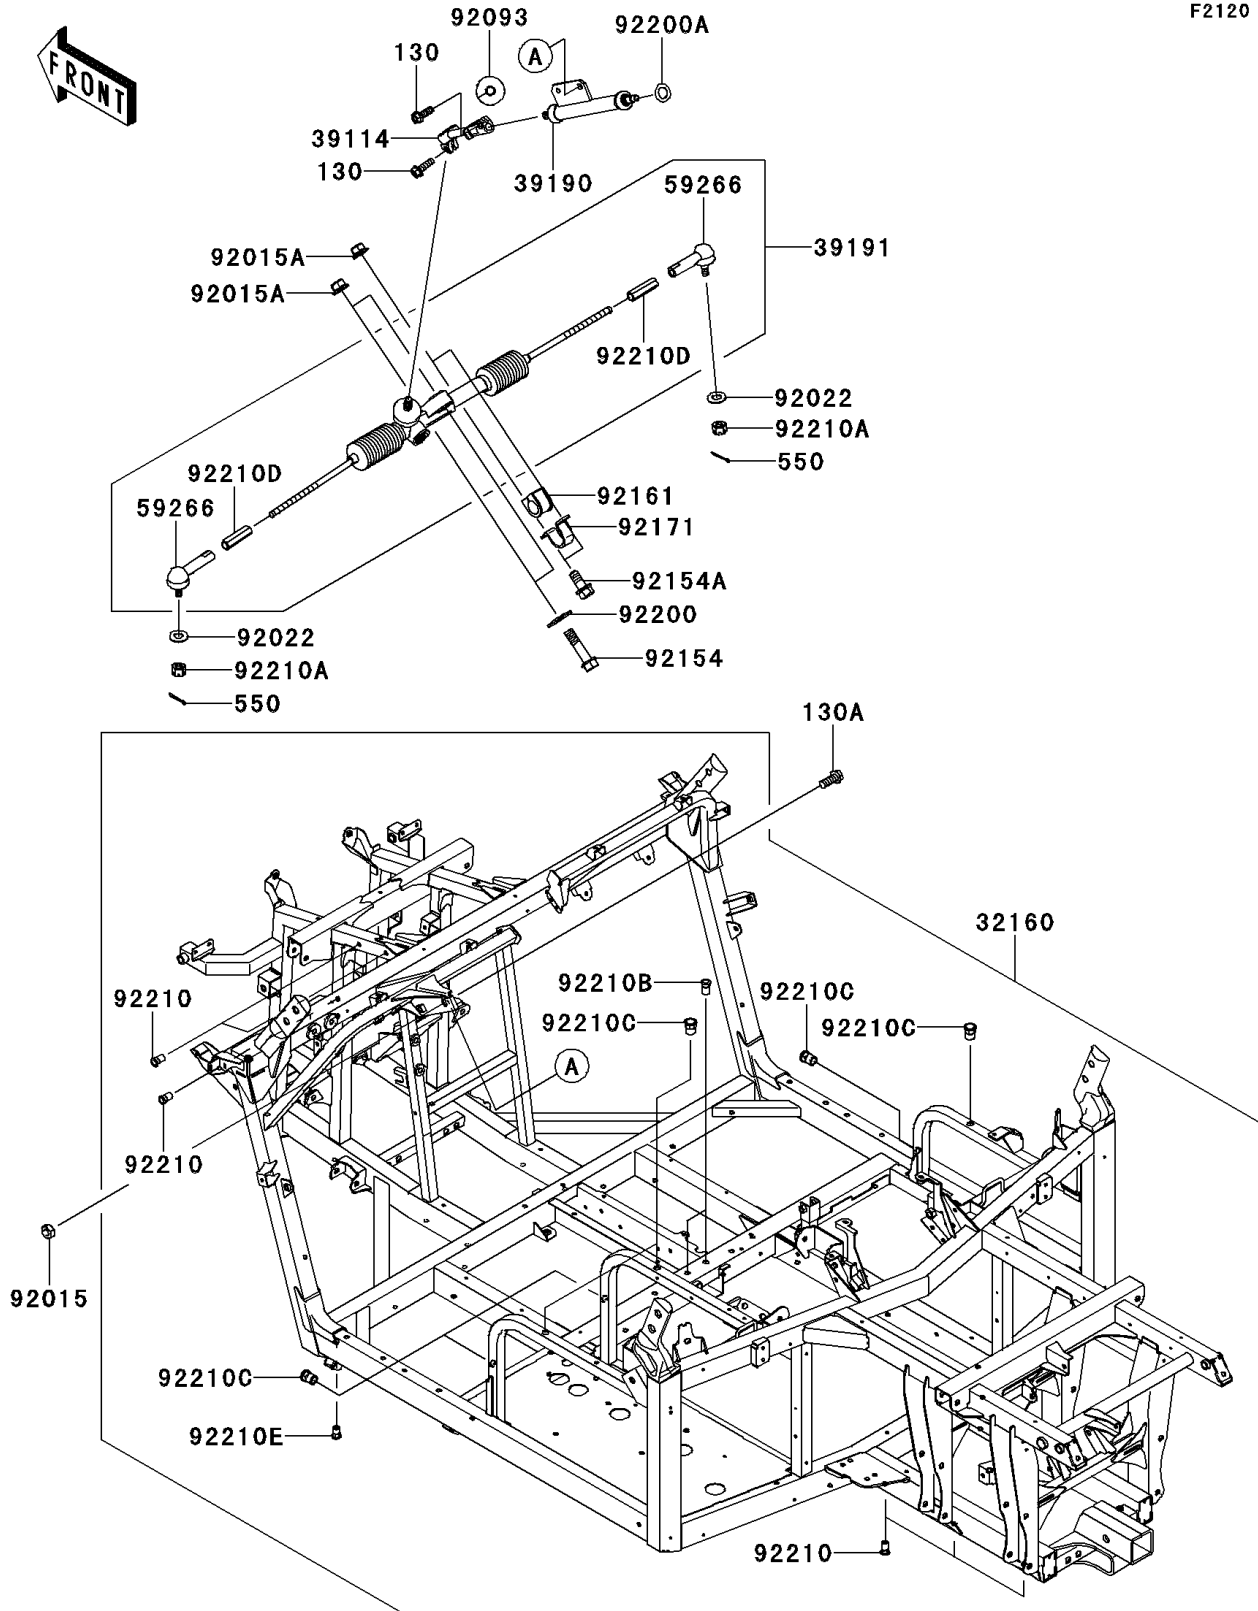

## 2013 TERYX® 750 FI 4x4 PARTS DIAGRAM

Frame

F2120

## 2013 TERYX® 750 FI 4x4 PARTS LIST

Frame

ITEM NAME	PART NUMBER	QUANTITY
BOLT-FLANGED,8X25 (Ref # 130)	130BA0825	1
BOLT-FLANGED,10X25 (Ref # 130A)	130BA1025	1
PIN-COTTER,3.0X25 (Ref # 550)	550AA3025	1
FRAME-COMP (Ref # 32160)	32160-0604	1
SHAFT-COMP-STRG (Ref # 39114)	39114-0011	1
SHAFT-ASSY-STEERING (Ref # 39190)	39190-0004	1
GEAR-ASSY-STEERING (Ref # 39191)	39191-0303	1
JOINT-BALL (Ref # 59266)	59266-0038	1
NUT,LOCK,10MM,BLACK (Ref # 92015)	92015-1189	1
NUT,LOCK,FLANGED,12MM (Ref # 92015A)	92015-1433	1
WASHER (Ref # 92022)	92022-1831	1
SEAL,STEERING SHAFT (Ref # 92093)	92093-0070	1
BOLT,FLANGED,12X60 (Ref # 92154)	92154-0072	1
BOLT,FLANGED,12X27 (Ref # 92154A)	92154-0073	1
DAMPER,STEERING GEAR (Ref # 92161)	92161-0506	1
CLAMP,STEERING GEAR (Ref # 92171)	92171-1866	1
WASHER,12.3X38X2.0 (Ref # 92200)	92200-0379	1
WASHER,15X25X1.6 (Ref # 92200A)	92200-0460	1
NUT,POP,6MM,L=16.5 (Ref # 92210)	92210-0324	1
NUT,CASTLE,12MM (Ref # 92210A)	92210-0395	1
NUT,FLANGED,8MM (Ref # 92210B)	92210-0527	1
NUT,10MM (Ref # 92210C)	92210-0573	1
NUT,14MM (Ref # 92210D)	92210-0588	1
NUT,POP,6MM,L=15 (Ref # 92210E)	92210-1397	1