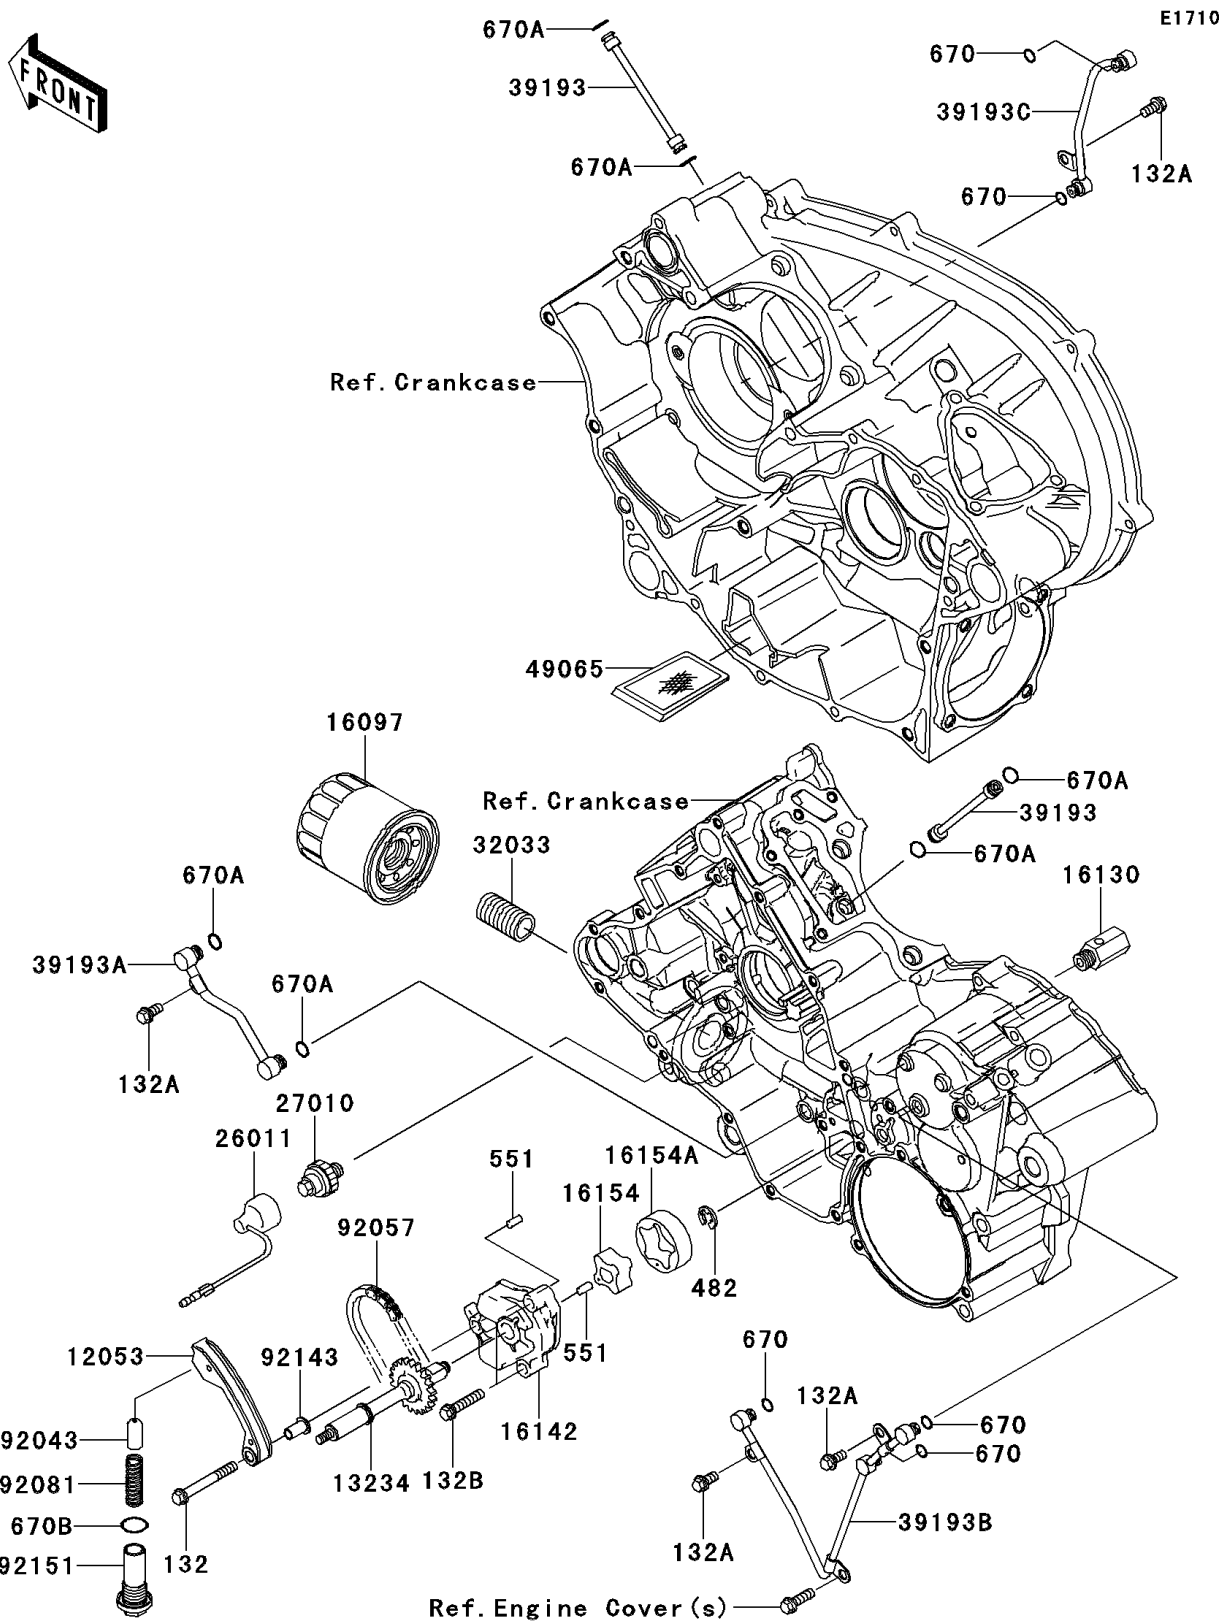

2013 TERYX® 750 FI 4x4 PARTS DIAGRAM

Oil Pump/Oil Filter

2013 TERYX® 750 FI 4x4 PARTS LIST

Oil Pump/Oil Filter

ITEM NAME	PART NUMBER	QUANTITY
BOLT-FLANGED-SMALL,6X50 (Ref # 132)	132BB0650	1
BOLT-FLANGED-SMALL,6X12 (Ref # 132A)	132BD0612	1
BOLT-FLANGED-SMALL,6X30 (Ref # 132B)	132BD0630	1
CIRCLIP-TYPE-E,6MM (Ref # 482)	482J6000	1
PIN-DOWEL,4X8 (Ref # 551)	551A0408	1
O RING (Ref # 670)	670D1505	1
O RING,7MM (Ref # 670A)	670D1507	1
O RING,16MM (Ref # 670B)	670D2016	1
GUIDE-CHAIN,SLACK (Ref # 12053)	12053-1440	1
SHAFT-COMP,OIL PUMP (Ref # 13234)	13234-1112	1
FILTER-ASSY-OIL (Ref # 16097)	16097-0003	1
VALVE-ASSY-RELIEF (Ref # 16130)	16130-1058	1
COVER-PUMP (Ref # 16142)	16142-1162	1
ROTOR-PUMP,INNER (Ref # 16154)	16154-2059	1
ROTOR-PUMP,OUTER (Ref # 16154A)	16154-2060	1
WIRE-LEAD (Ref # 26011)	26011-1755	1
SWITCH,OIL PRESSURE (Ref # 27010)	27010-1313	1
PIPE,OIL FILTER (Ref # 32033)	32033-1535	1
PIPE-OIL,CRANKCASE-HEAD (Ref # 39193)	39193-0015	1
PIPE-OIL,CRANKSHAFT (Ref # 39193A)	39193-1052	1
PIPE-OIL,CRANKCASE,LH (Ref # 39193B)	39193-1053	1
PIPE-OIL,CRANKCASE,RH (Ref # 39193C)	39193-1054	1
FILTER-OIL (Ref # 49065)	49065-1086	1
PIN (Ref # 92043)	92043-076	1
CHAIN,DID SCR-0409 SV (Ref # 92057)	92057-0188	1
SPRING (Ref # 92081)	92081-112	1
COLLAR (Ref # 92143)	92143-1857	1
BOLT,16X41 (Ref # 92151)	92151-1781	1