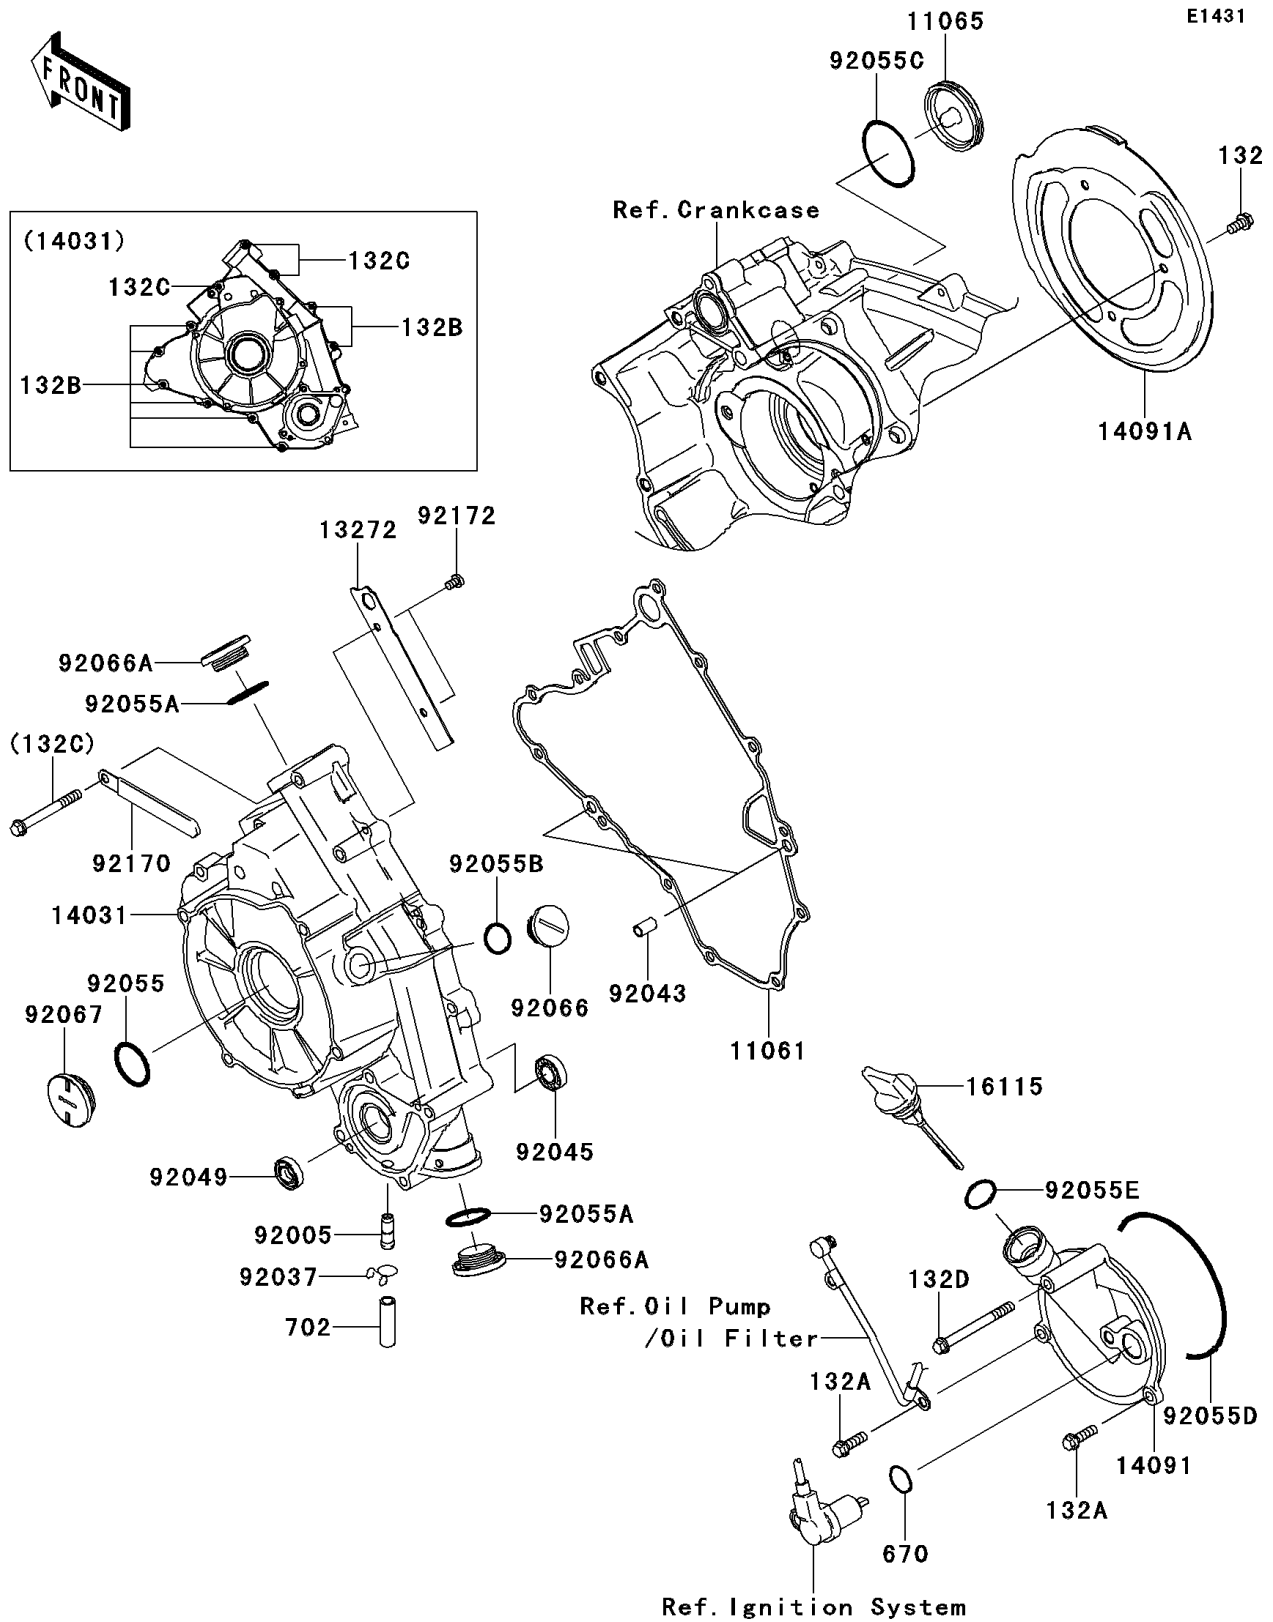

## 2013 TERYX® 750 FI 4x4 PARTS DIAGRAM

Engine Cover(s)

## 2013 TERYX® 750 FI 4x4 PARTS LIST

Engine Cover(s)

ITEM NAME	PART NUMBER	QUANTITY
BOLT-FLANGED-SMALL,6X12 (Ref # 132)	132BD0612	1
BOLT-FLANGED-SMALL,6X20 (Ref # 132A)	132BD0620	1
BOLT-FLANGED-SMALL,6X30 (Ref # 132B)	132BD0630	1
BOLT-FLANGED-SMALL,6X55 (Ref # 132C)	132BD0655	1
BOLT-FLANGED-SMALL,6X65 (Ref # 132D)	132BD0665	1
O RING (Ref # 670)	670D2018	1
TUBE-RUBBER,7X10X35 (Ref # 702)	702A07035	1
GASKET (Ref # 11061)	11061-1119	1
CAP (Ref # 11065)	11065-1151	1
PLATE (Ref # 13272)	13272-1090	1
COVER-GENERATOR (Ref # 14031)	14031-0565	1
COVER (Ref # 14091)	14091-1365	1
COVER,BELT CONVERTER (Ref # 14091A)	14091-1571	1
CAP-OIL FILLER (Ref # 16115)	16115-0023	1
FITTING (Ref # 92005)	92005-1369	1
CLAMP,TUBE (Ref # 92037)	92037-147	1
PIN,6.2X8X14 (Ref # 92043)	92043-1263	1
BEARING-BALL,6901 (Ref # 92045)	92045-0084	1
SEAL-OIL,SC 12X22X5 (Ref # 92049)	92049-1228	1
RING-O,27.7X2.4 (Ref # 92055)	92055-091	1
RING-O,25.7X2.4 (Ref # 92055A)	92055-1136	1
RING-O,20X2 (Ref # 92055B)	92055-1146	1
RING-O,44.7X2.4 (Ref # 92055C)	92055-1279	1
RING-O,99.5X2.0 (Ref # 92055D)	92055-1632	1
RING-O,20X3 (Ref # 92055E)	92055-2185	1
PLUG,COVER (Ref # 92066)	92066-0011	1
PLUG,25X8 (Ref # 92066A)	92066-0012	1
PLUG,30X8 (Ref # 92067)	92067-024	1
CLAMP (Ref # 92170)	92170-1925	1

## 2013 TERYX® 750 FI 4x4 PARTS LIST

Engine Cover(s)

ITEM NAME	PART NUMBER	QUANTITY
SCREW,5X8 (Ref # 92172)	92172-0119	1