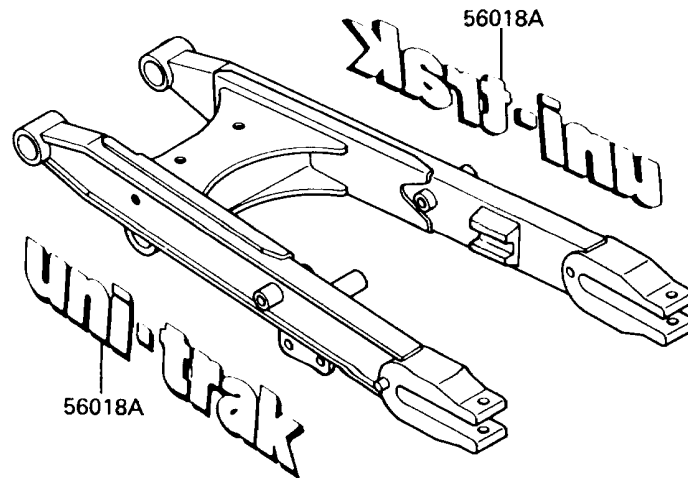

1987 KLR250 PARTS DIAGRAM

Decals

F2861-0021

1987 KLR250 PARTS LIST

Decals

| ITEM NAME | PART NUMBER | QUANTITY |
|--|--------------------|-----------------|
| MARK,CYLINDER HEAD (Ref # 56018) | 56018-1483 | 1 |
| MARK,SWING ARM,UNI-TRAK (Ref # 56018A) | 56018-1594 | 2 |