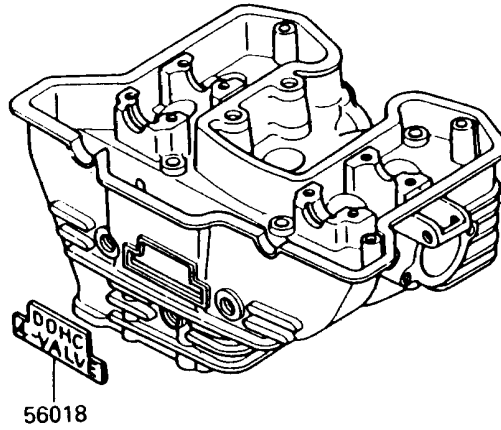

1987 KLR250 PARTS DIAGRAM

Decals

F2861-0021

1987 KLR250 PARTS LIST

Decals

| ITEM NAME | PART NUMBER | QUANTITY |
|--|--------------------|-----------------|
| MARK,CYLINDER HEAD (Ref # 56018) | 56018-1483 | 1 |
| MARK,SWING ARM,UNI-TRAK (Ref # 56018A) | 56018-1594 | 2 |