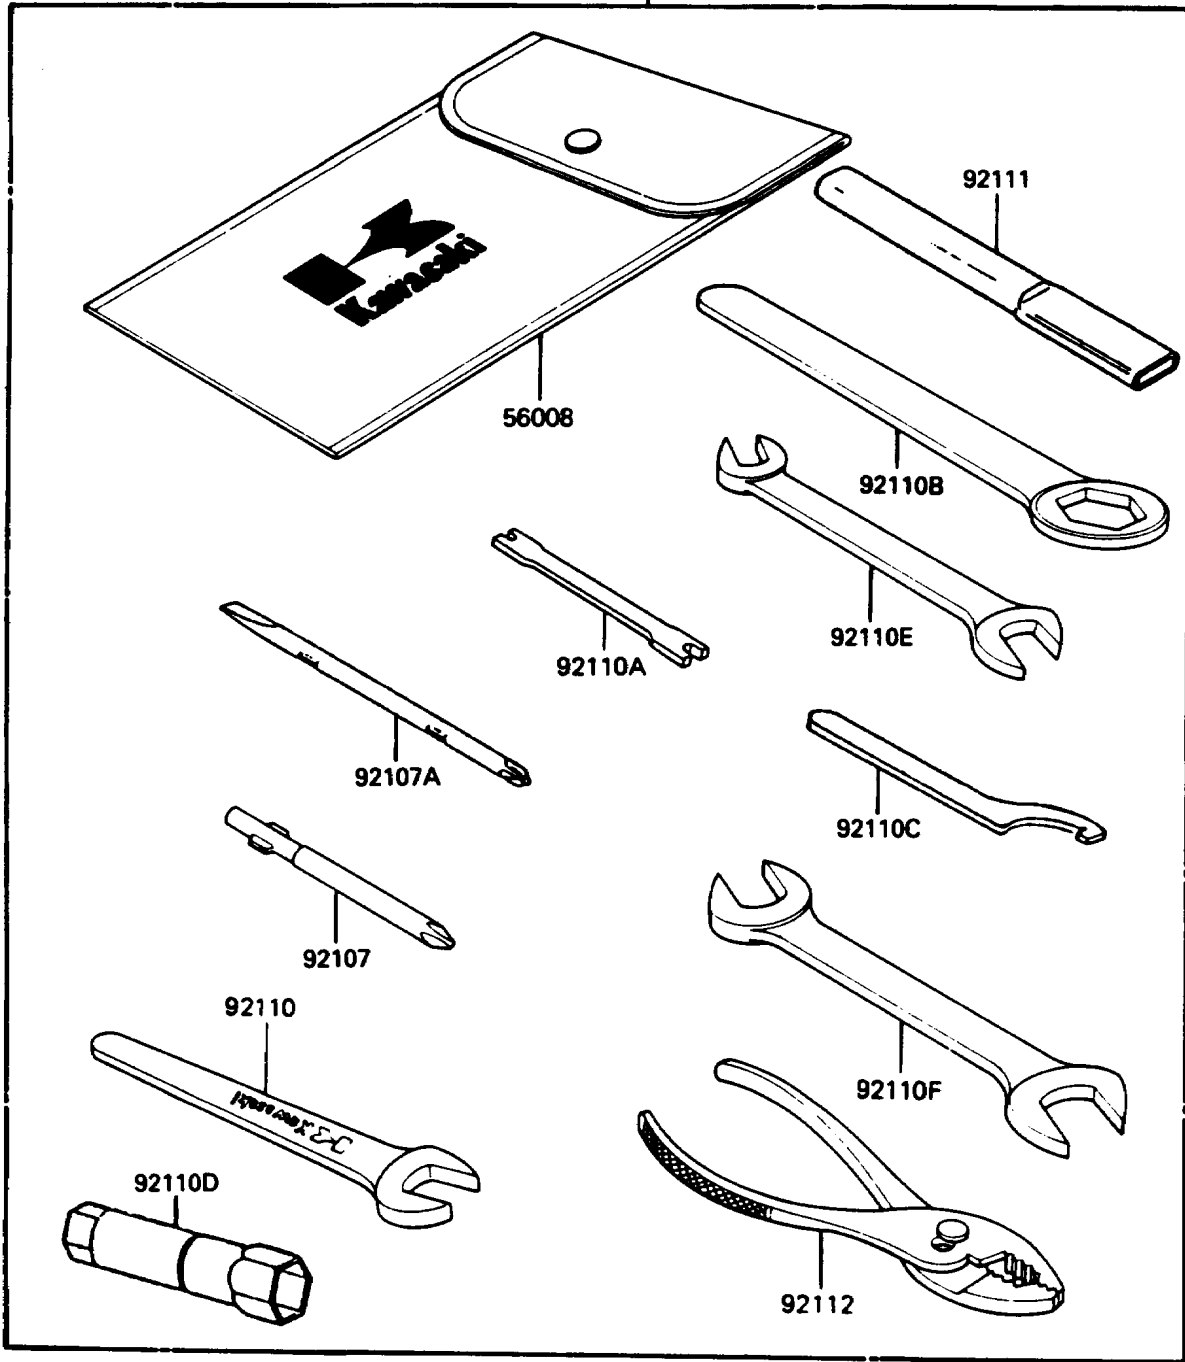

1987 KLR250 PARTS DIAGRAM

Owner's Tools

56007

F2810-0182

1987 KLR250 PARTS LIST

Owner's Tools

ITEM NAME	PART NUMBER	QUANTITY
TOOLKIT (Ref # 56007)	56007-1294	1
BAG,TOOL (Ref # 56008)	56008-1019	1
GASKET-LIQUID,TUBE,100G,SILVER (Ref # 92104)	92104-002	1
TOOL-DRIVER,#3PHILLIPS (Ref # 92107)	92107-005	1
TOOL-DRIVER,#2PHILLIPS (Ref # 92107A)	92107-1053	1
TOOL-WRENCH,OPEN END,19MM (Ref # 92110)	92110-1004	1
TOOL-WRENCH,SPOKE (Ref # 92110A)	92110-1016	1
TOOL-WRENCH,HOOK (Ref # 92110B)	92110-1107	2
TOOL-WRENCH,BOX,18MM (Ref # 92110C)	92110-1111	1
TOOL-WRENCH,BOX END,24MM (Ref # 92110D)	92110-1150	1
TOOL-WRENCH,OPEN END,10X12 (Ref # 92110E)	92110-1152	1
TOOL-WRENCH,OPEN END,14X17 (Ref # 92110F)	92110-1153	1
TOOL-BAR,BOX END WRENCH (Ref # 92111)	92111-1051	1
TOOL-PLIERS (Ref # 92112)	92112-003	1