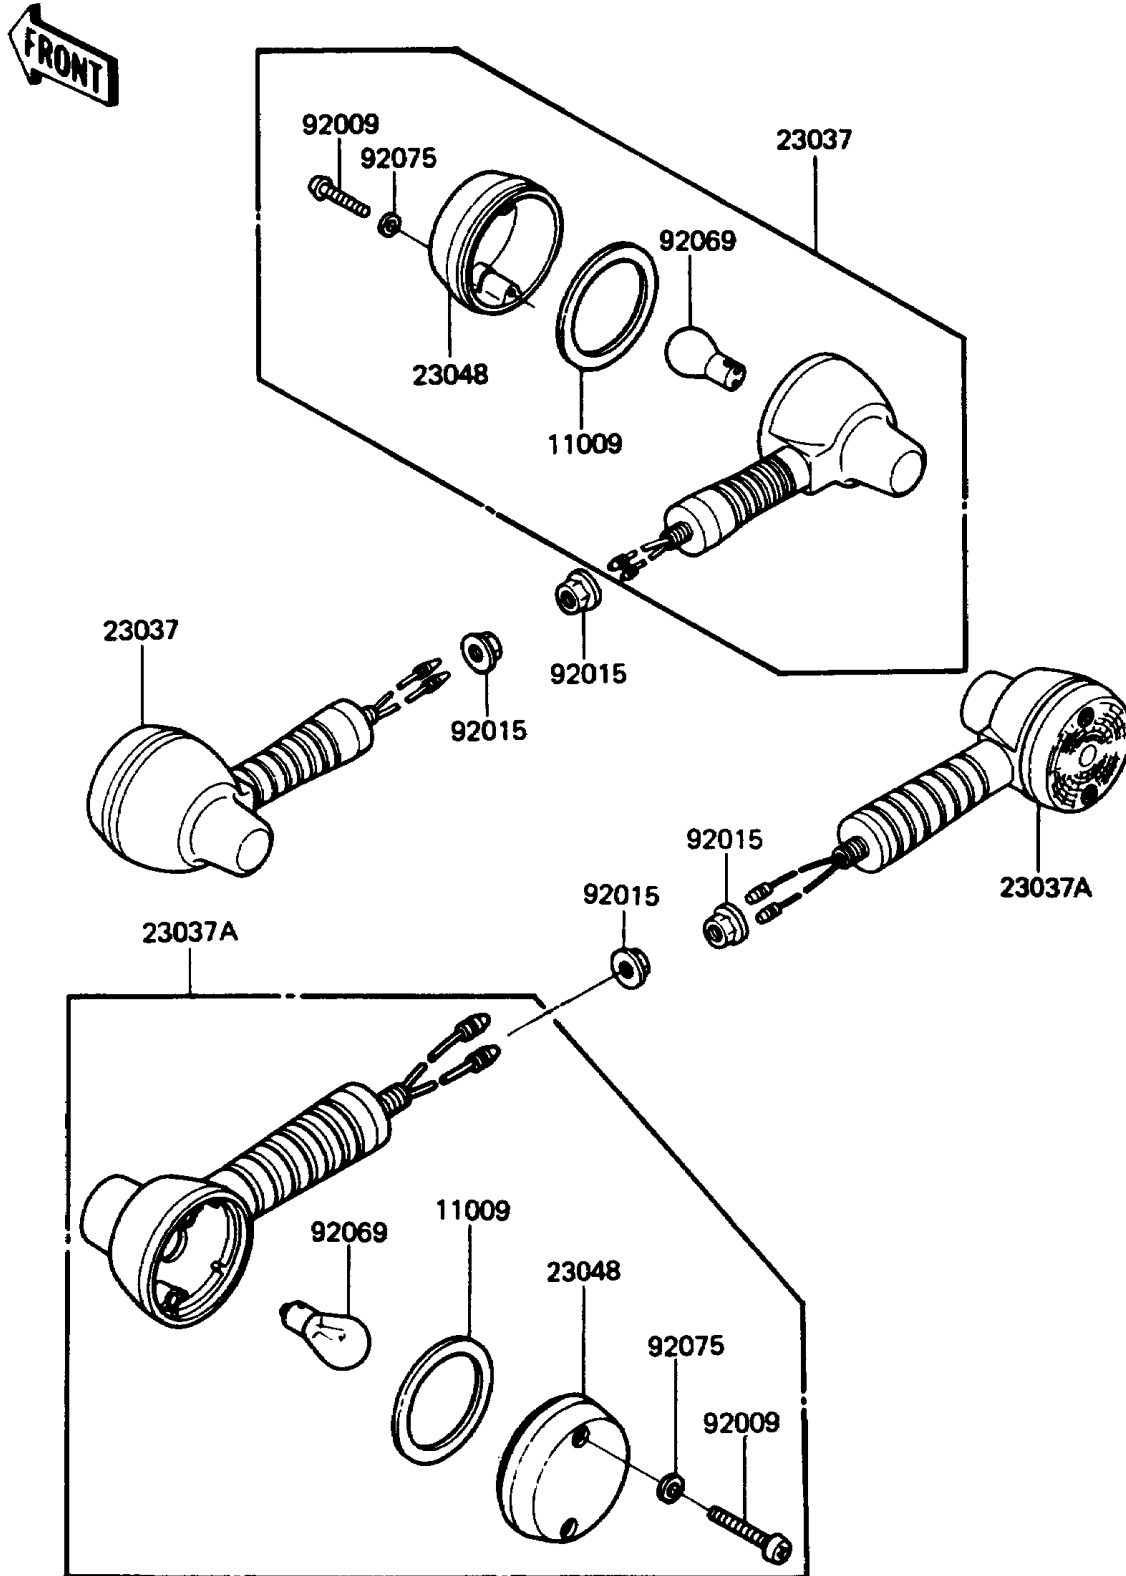

1987 KLR250 PARTS DIAGRAM

Turn Signals

F2730-0148

1987 KLR250 PARTS LIST

Turn Signals

ITEM NAME	PART NUMBER	QUANTITY
GASKET,TURN SIGNAL LAMP LENS (Ref # 11009)	11009-1128	4
LAMP-ASSY-SIGNAL,FR (Ref # 23037)	23037-1201	2
LAMP-ASSY-SIGNAL (Ref # 23037A)	23037-1213	2
LENS-SIGNAL LAMP (Ref # 23048)	23048-1076	4
SCREW,TAPPING,4X30 (Ref # 92009)	92009-1056	8
NUT,FLANGED,10MM (Ref # 92015)	92015-1428	4
BULB,12V 32CP(23W) (Ref # 92069)	92069-055	4
WASHER,PLAIN,4MM (Ref # 92075)	23058-002	8