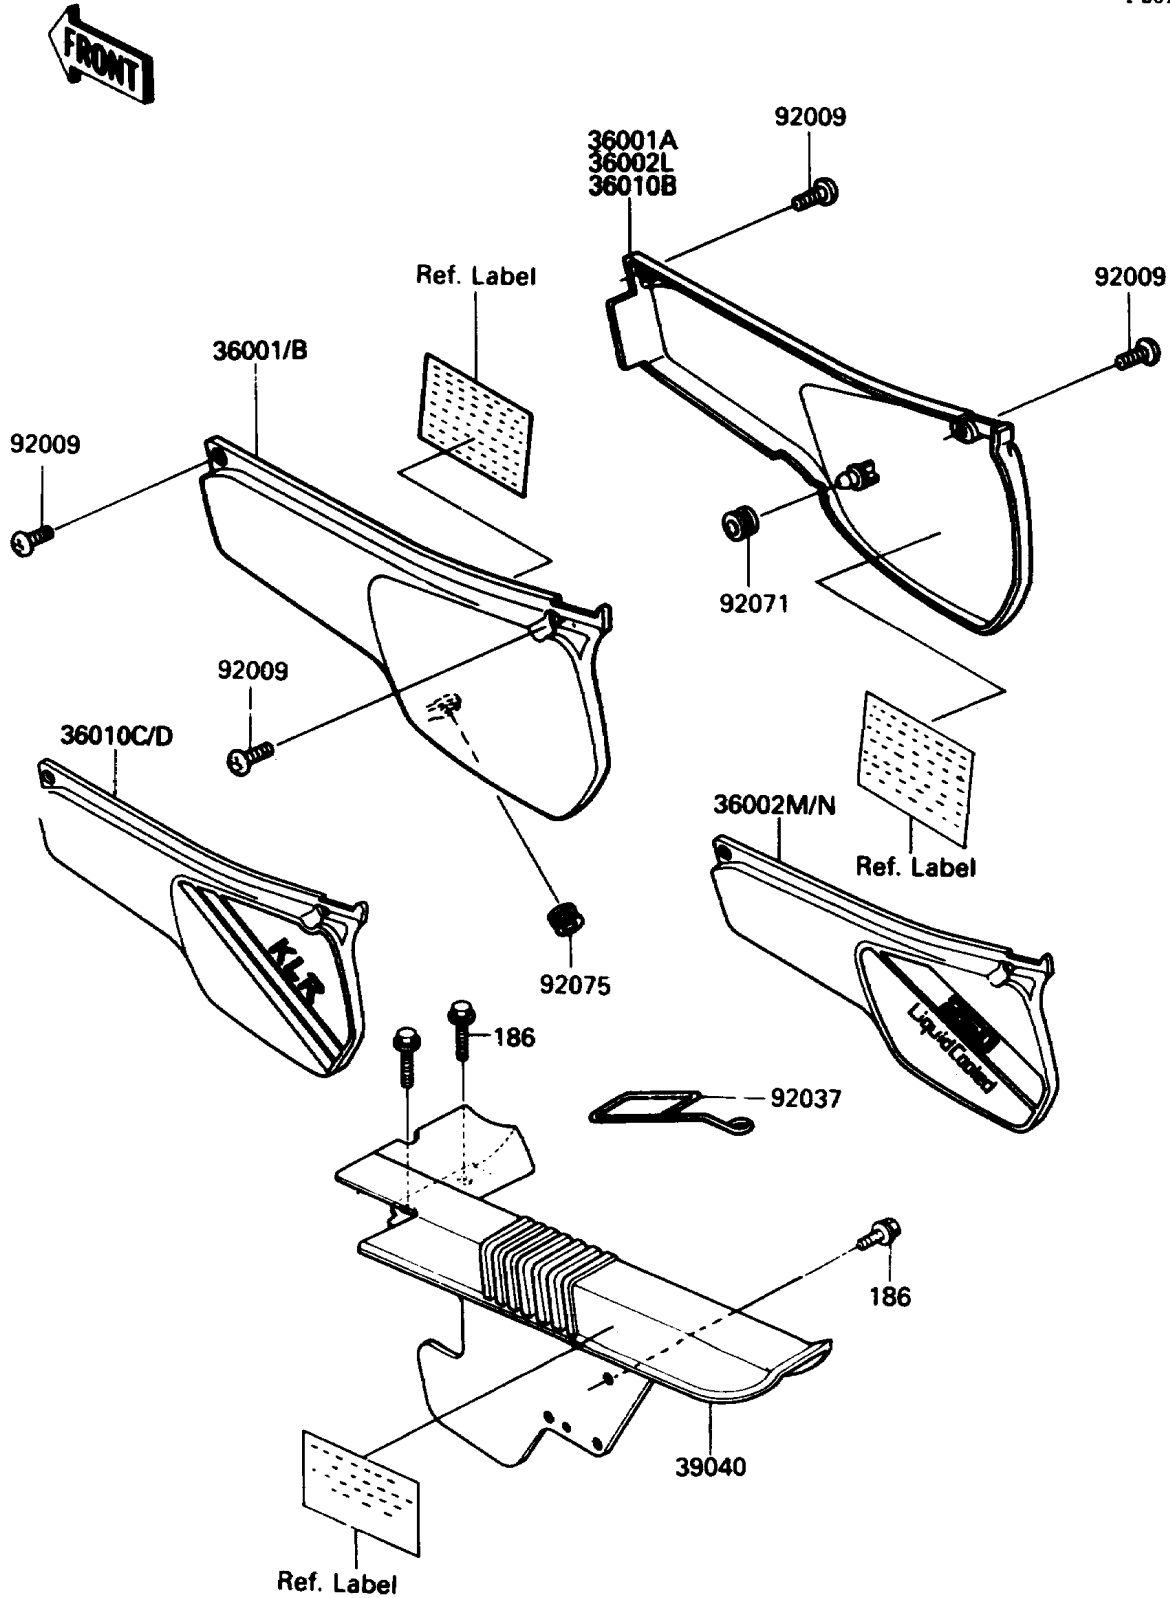

1987 KLR250 PARTS DIAGRAM

Side Covers/Chain Cover

F2610-0341

1987 KLR250 PARTS LIST

Side Covers/Chain Cover

ITEM NAME	PART NUMBER	QUANTITY
COVER-SIDE,LH,P.WHITE/BLUE 14 (Ref # 36001)	36001-1272-AJ	1
COVER-SIDE,RH,P.WHITE/BLUE 14 (Ref # 36001A)	36001-1273-AJ	1
COVER-SIDE,LH,P.WHITE/BLUE 14 (Ref # 36001B)	36001-1297-AJ	1
COVER-ASSY-CHAIN CASE (Ref # 39040)	39040-1051	1
SCREW,6X10,WHITE (Ref # 92009)	92009-1286	4
CLAMP,HOSE (Ref # 92037)	92037-1620	1
GROMMET (Ref # 92071)	92071-056	1
DAMPER (Ref # 92075)	92075-1067	1
BOLT-UPSET-WP (Ref # 186)	186C0618	3