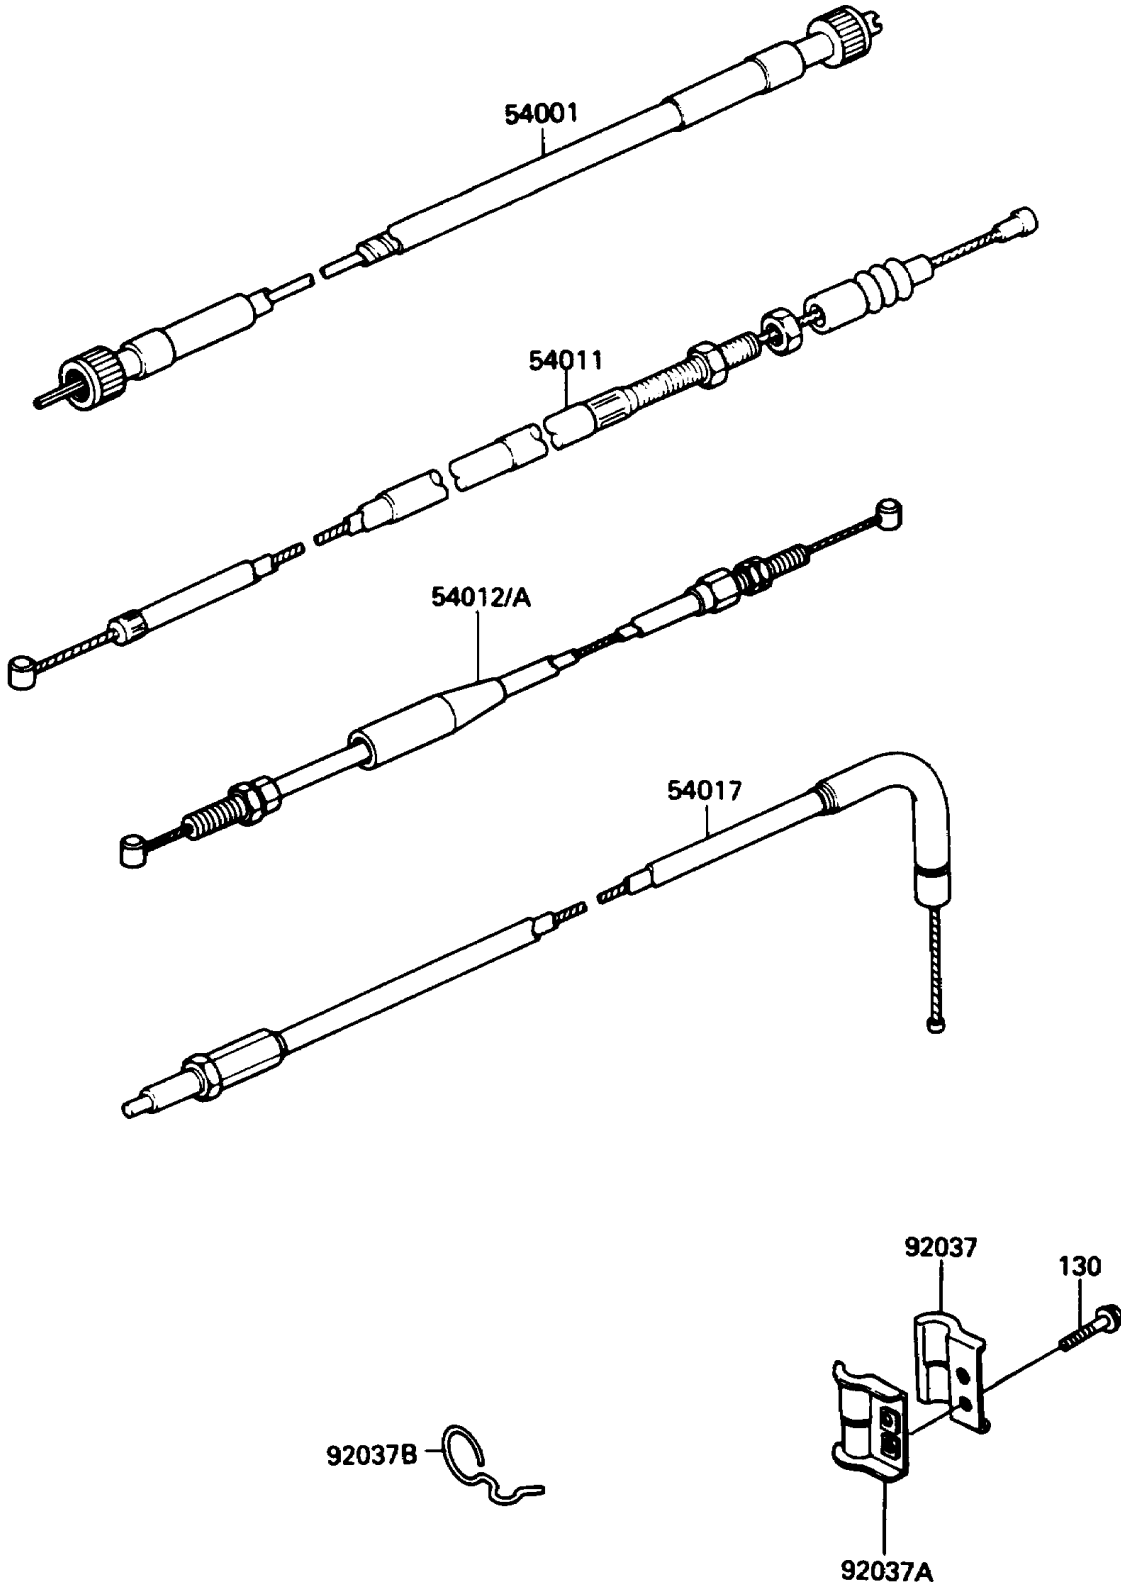

1987 KLR250 PARTS DIAGRAM

Cables

F2540-0226

1987 KLR250 PARTS LIST

Cables

| ITEM NAME | PART NUMBER | QUANTITY |
|--|-------------|----------|
| CABLE-SPEEDOMETER (Ref # 54001) | 54001-1112 | 1 |
| CABLE-CLUTCH (Ref # 54011) | 54011-1225 | 1 |
| CABLE-THROTTLE,OPENING (Ref # 54012) | 54012-1238 | 1 |
| CABLE-THROTTLE,CLOSING (Ref # 54012A) | 54012-1239 | 1 |
| CABLE-STARTER (Ref # 54017) | 54017-1058 | 1 |
| CLAMP,BRAKE HOSE,OUTSIDE (Ref # 92037) | 92037-1331 | 1 |
| CLAMP,BRAKE HOSE,INSIDE (Ref # 92037A) | 92037-1332 | 1 |
| CLAMP (Ref # 92037B) | 92037-1521 | 1 |
| BOLT-FLANGED (Ref # 130) | 130J0514 | 2 |