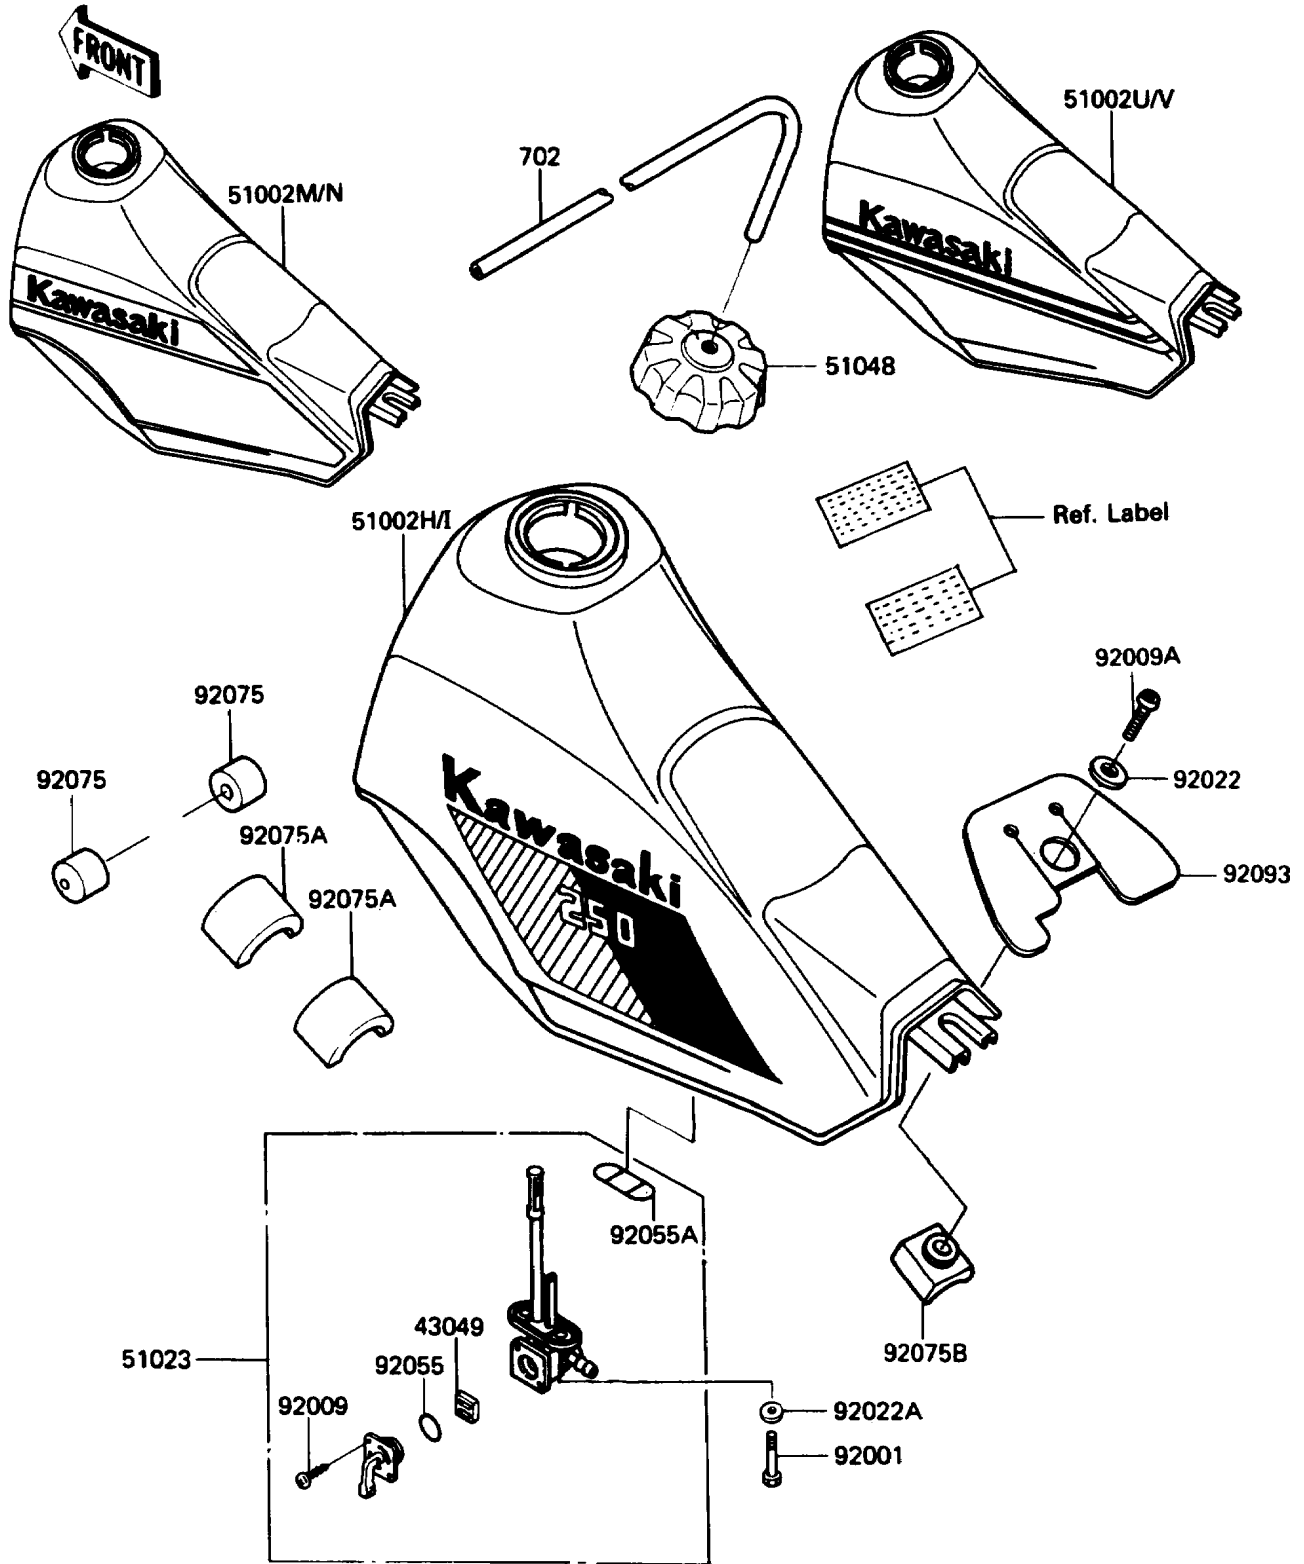

# 1987 KLR250 PARTS DIAGRAM

Fuel Tank

F2410-0343

# 1987 KLR250 PARTS LIST

## Fuel Tank

ITEM NAME	PART NUMBER	QUANTITY
PACKING,FUEL TAP LEVER (Ref # 43049)	43049-1017	1
TANK-COMP-FUEL,P.WHITE (Ref # 51002H)	51002-5263-F1	1
TANK-COMP-FUEL,P.WHITE (Ref # 51002I)	51002-5264-F1	1
TAP-ASSY,FUEL (Ref # 51023)	51023-1112	1
CAP-ASSY-TANK,FUEL (Ref # 51048)	51048-1063	1
BOLT,6X20 (Ref # 92001)	92001-1091	2
SCREW,3X5 (Ref # 92009)	92009-1123	2
SCREW,6X8 (Ref # 92009A)	92009-1294	1
WASHER,6.2X38X1.2 (Ref # 92022)	92022-1659	1
WASHER,6.2X11X1.5 (Ref # 92022A)	92022-183	2
RING-O,FUEL TAP LEVER (Ref # 92055)	92055-1111	1
RING-O,FUEL TAP PACKING (Ref # 92055A)	92055-1112	1
DAMPER,FUEL TANK (Ref # 92075)	92075-125	2
DAMPER,FUEL TANK (Ref # 92075A)	92075-1382	2
DAMPER,FUEL TANK (Ref # 92075B)	92075-1638	1
SEAL,FUEL TANK (Ref # 92093)	92093-1182	1
TUBE-RUBBER,5X8X400 (Ref # 702)	702A05400	1