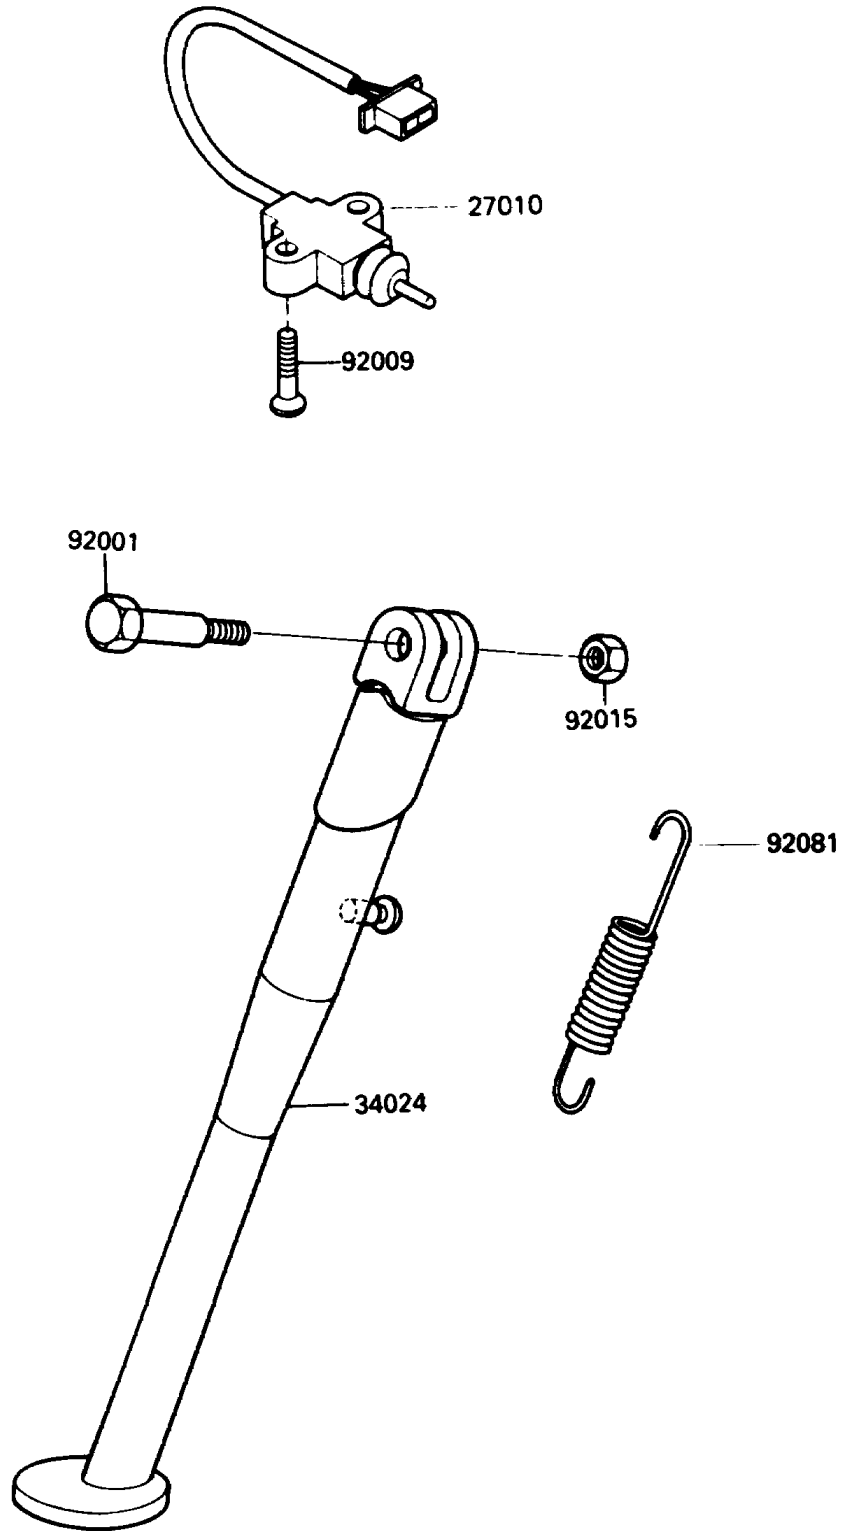

1987 KLR250 PARTS DIAGRAM

Stand(s)

F2190-0172

1987 KLR250 PARTS LIST

Stand(s)

ITEM NAME	PART NUMBER	QUANTITY
SWITCH,SIDE STAND (Ref # 27010)	27010-1189	1
STAND-SIDE (Ref # 34024)	34024-1182	1
BOLT,SIDE STAND (Ref # 92001)	92003-157	1
SCREW,5X20 (Ref # 92009)	92009-1359	2
NUT,LOCK,10MM (Ref # 92015)	92019-021	1
SPRING,SIDE STAND (Ref # 92081)	92081-1376	1