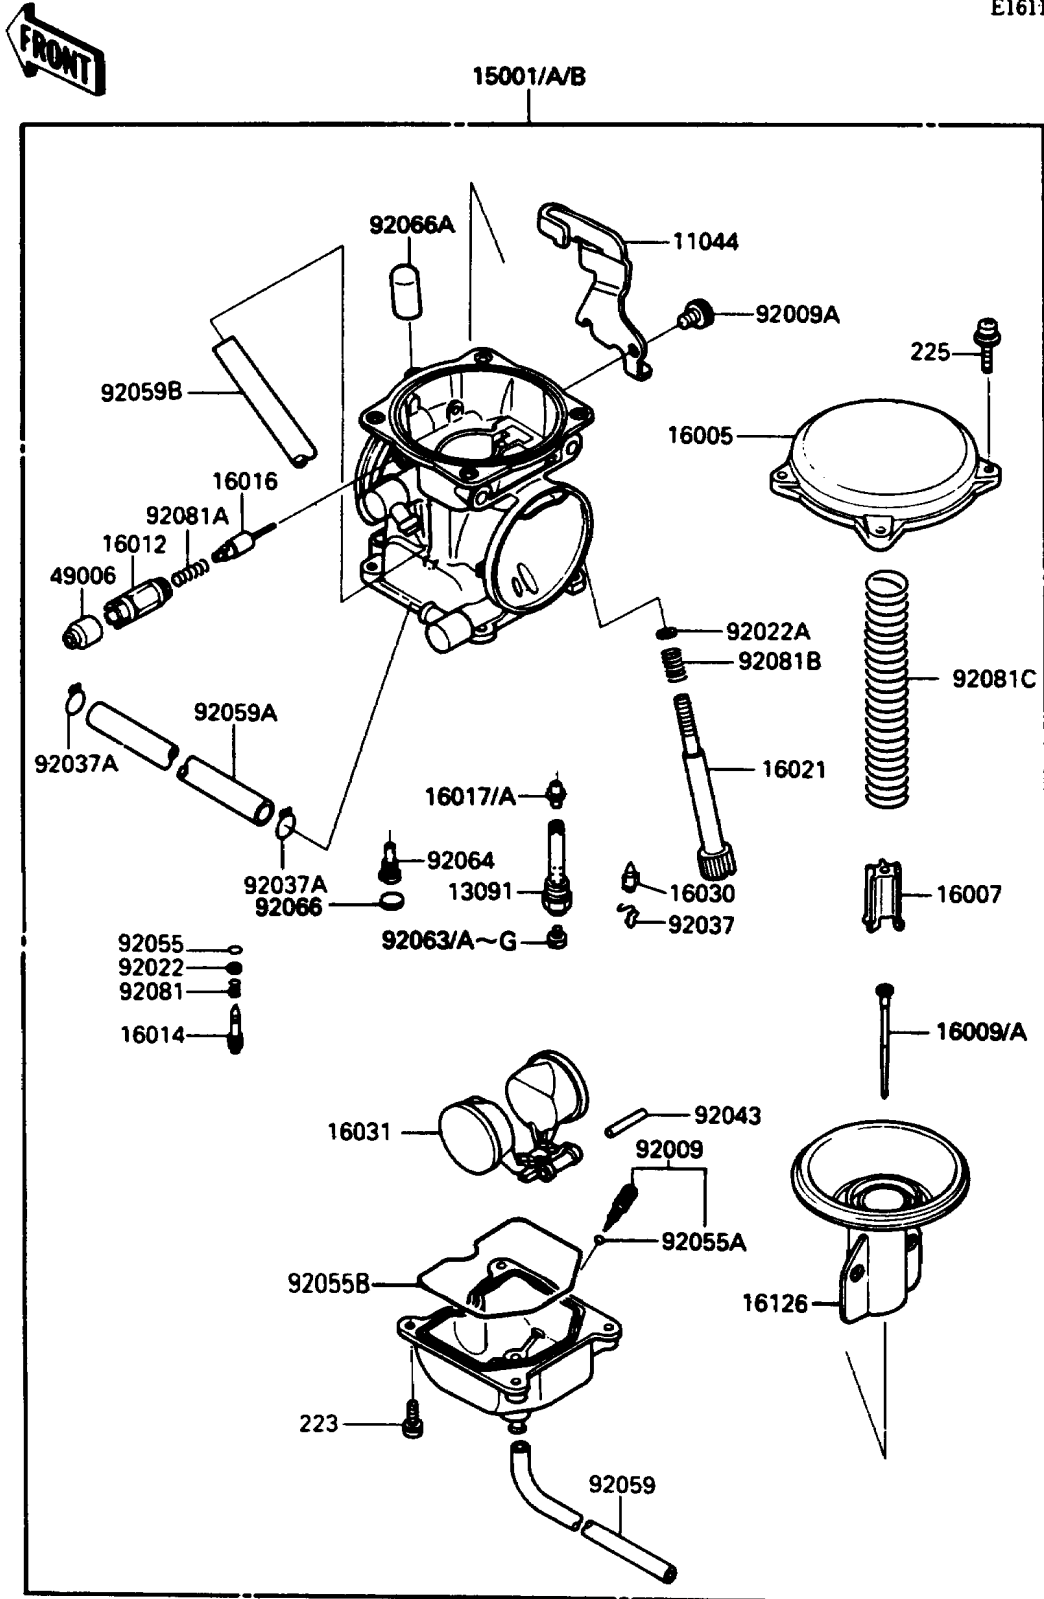

1987 KLR250 PARTS DIAGRAM

Carburetor

E1611-0187