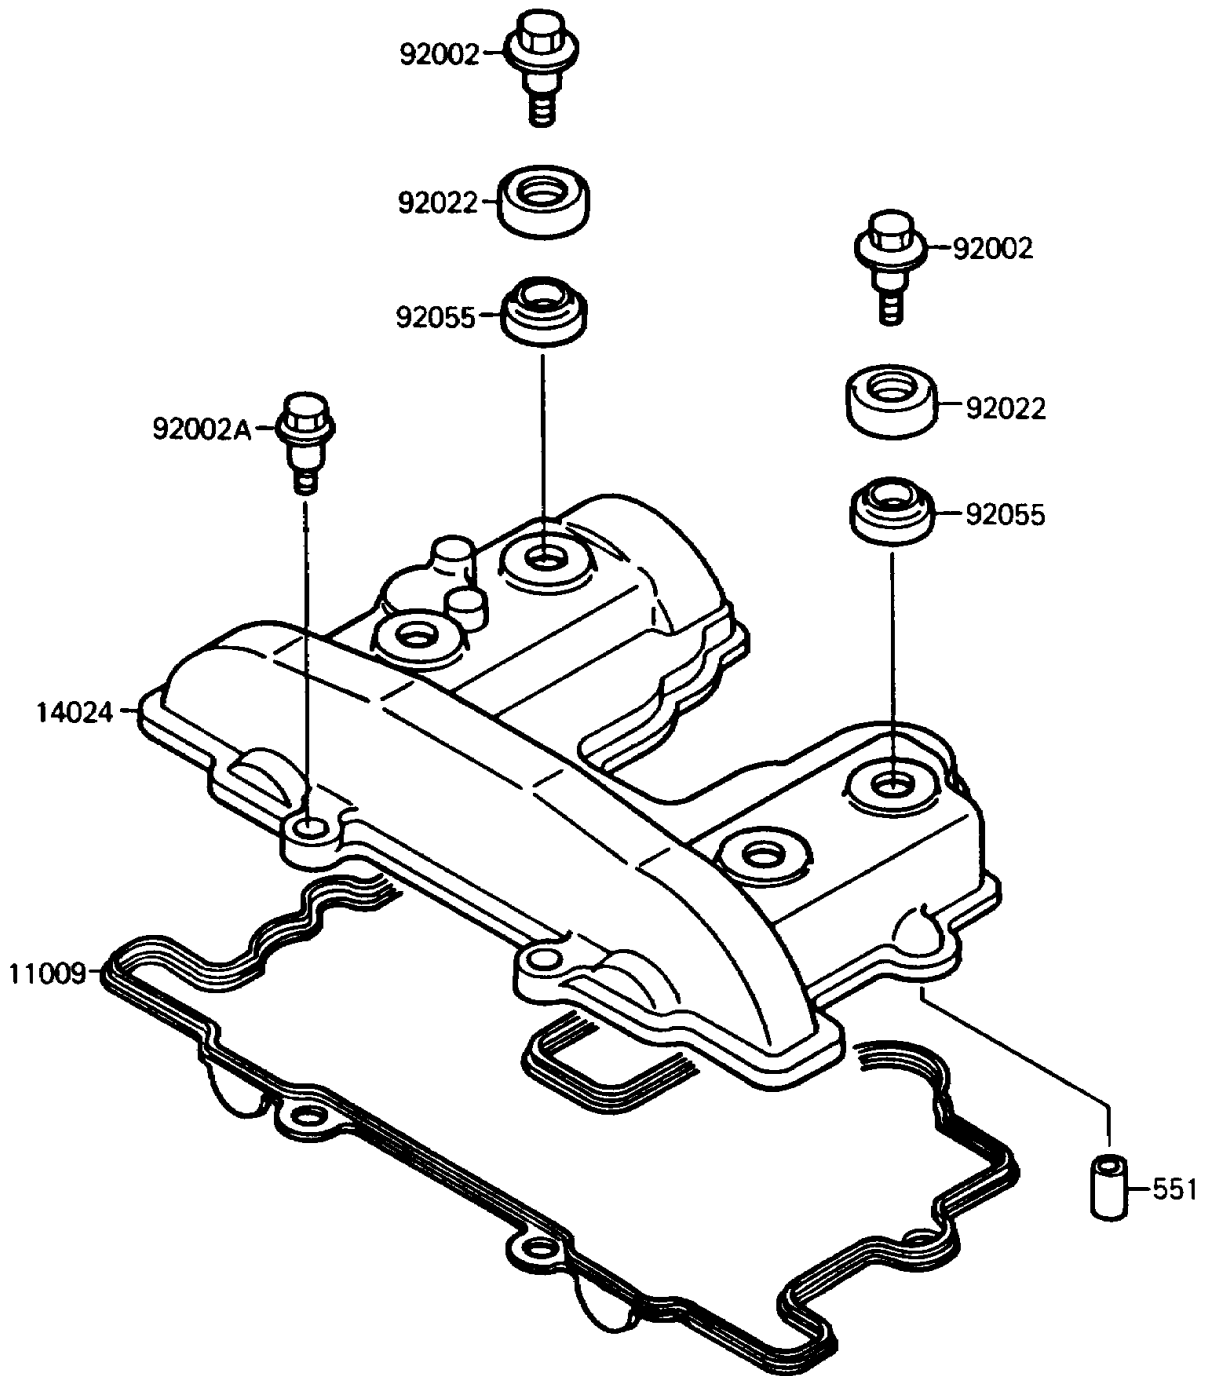

# 1989 KLR250 PARTS DIAGRAM

Cylinder Head Cover

E1112-0092

# 1989 KLR250 PARTS LIST

## Cylinder Head Cover

ITEM NAME	PART NUMBER	QUANTITY
GASKET,HEAD COVER (Ref # 11009)	11009-1607	1
COVER,CYLINDER HEAD (Ref # 14024)	14024-1218	1
BOLT,L=20.5 (Ref # 92002)	92002-1327	4
BOLT,L=21 (Ref # 92002A)	92002-1382	2
WASHER,HEAD COVER BOLT (Ref # 92022)	92022-1487	4
RING-O,HEAD COVER BOLT (Ref # 92055)	92055-1225	4
PIN-DOWEL (Ref # 551)	551A1016	2