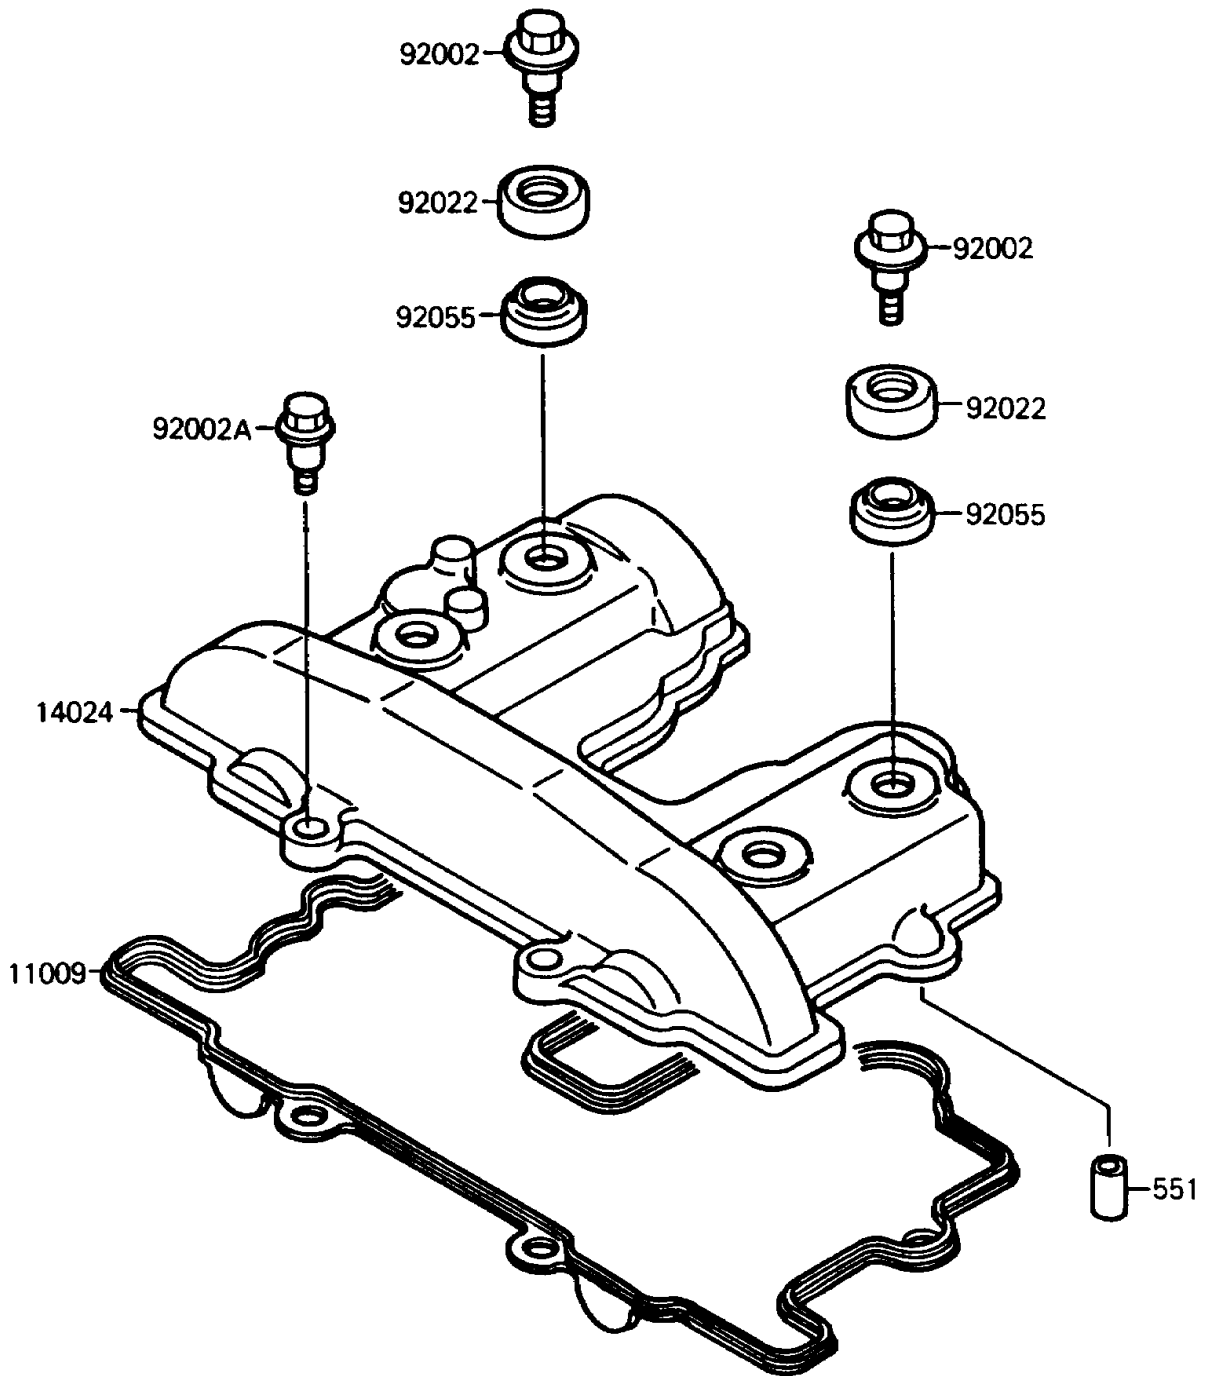

# 1987 KLR250 PARTS DIAGRAM

Cylinder Head Cover

E1112-0092

# 1987 KLR250 PARTS LIST

## Cylinder Head Cover

ITEM NAME	PART NUMBER	QUANTITY
GASKET,HEAD COVER (Ref # 11009)	11009-1607	1
COVER,CYLINDER HEAD (Ref # 14024)	14024-1218	1
BOLT,L=20.5 (Ref # 92002)	92002-1327	4
BOLT,L=21 (Ref # 92002A)	92002-1382	2
WASHER,HEAD COVER BOLT (Ref # 92022)	92022-1487	4
RING-O,HEAD COVER BOLT (Ref # 92055)	92055-1225	4
PIN-DOWEL (Ref # 551)	551A1016	2