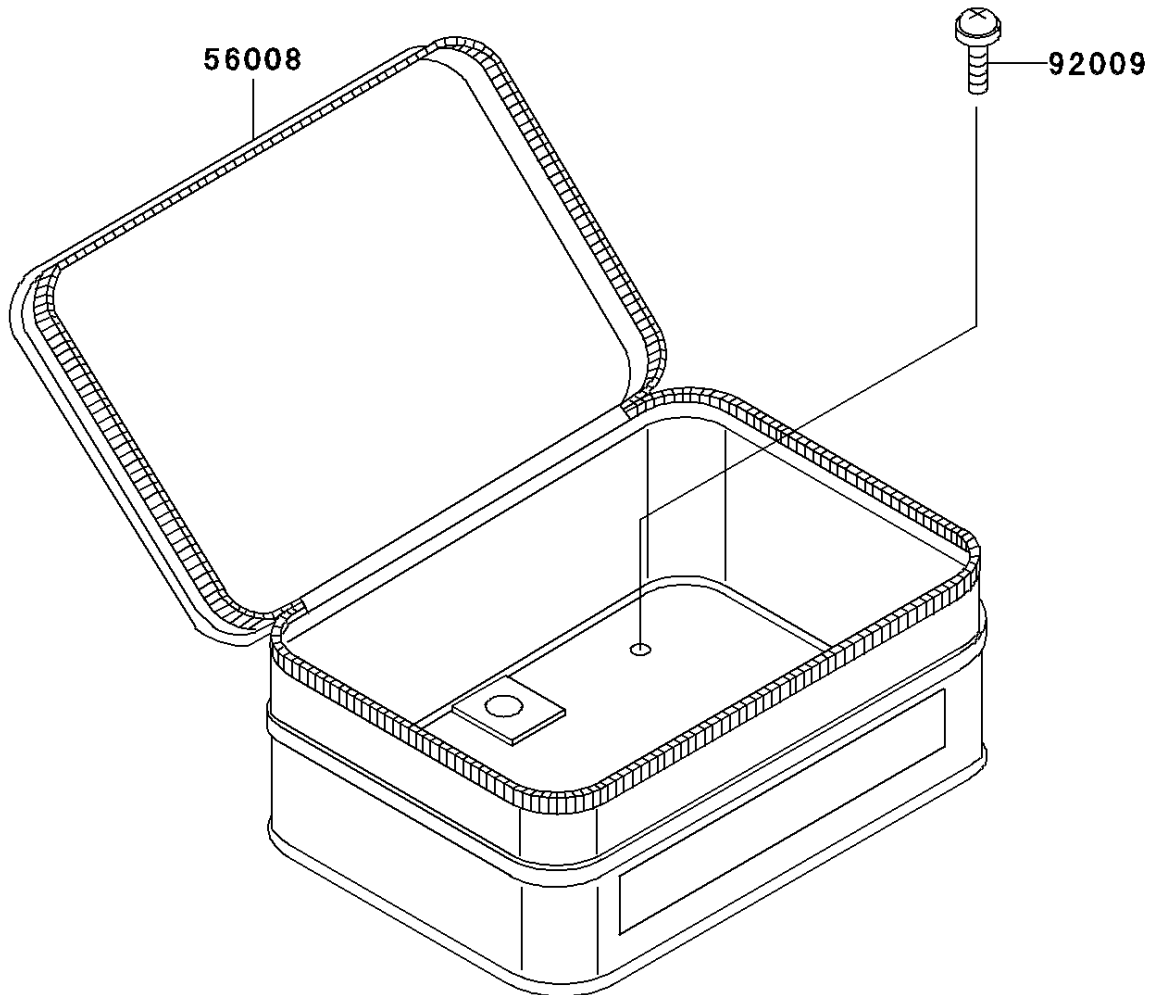

2004 KLR250 PARTS DIAGRAM

Accessory

F2910

2004 KLR250 PARTS LIST

Accessory

ITEM NAME	PART NUMBER	QUANTITY
BAG,TOOL,BLACK (Ref # 56008)	56008-1054-MW	1
SCREW,6X22,BLACK (Ref # 92009)	92009-1256	4