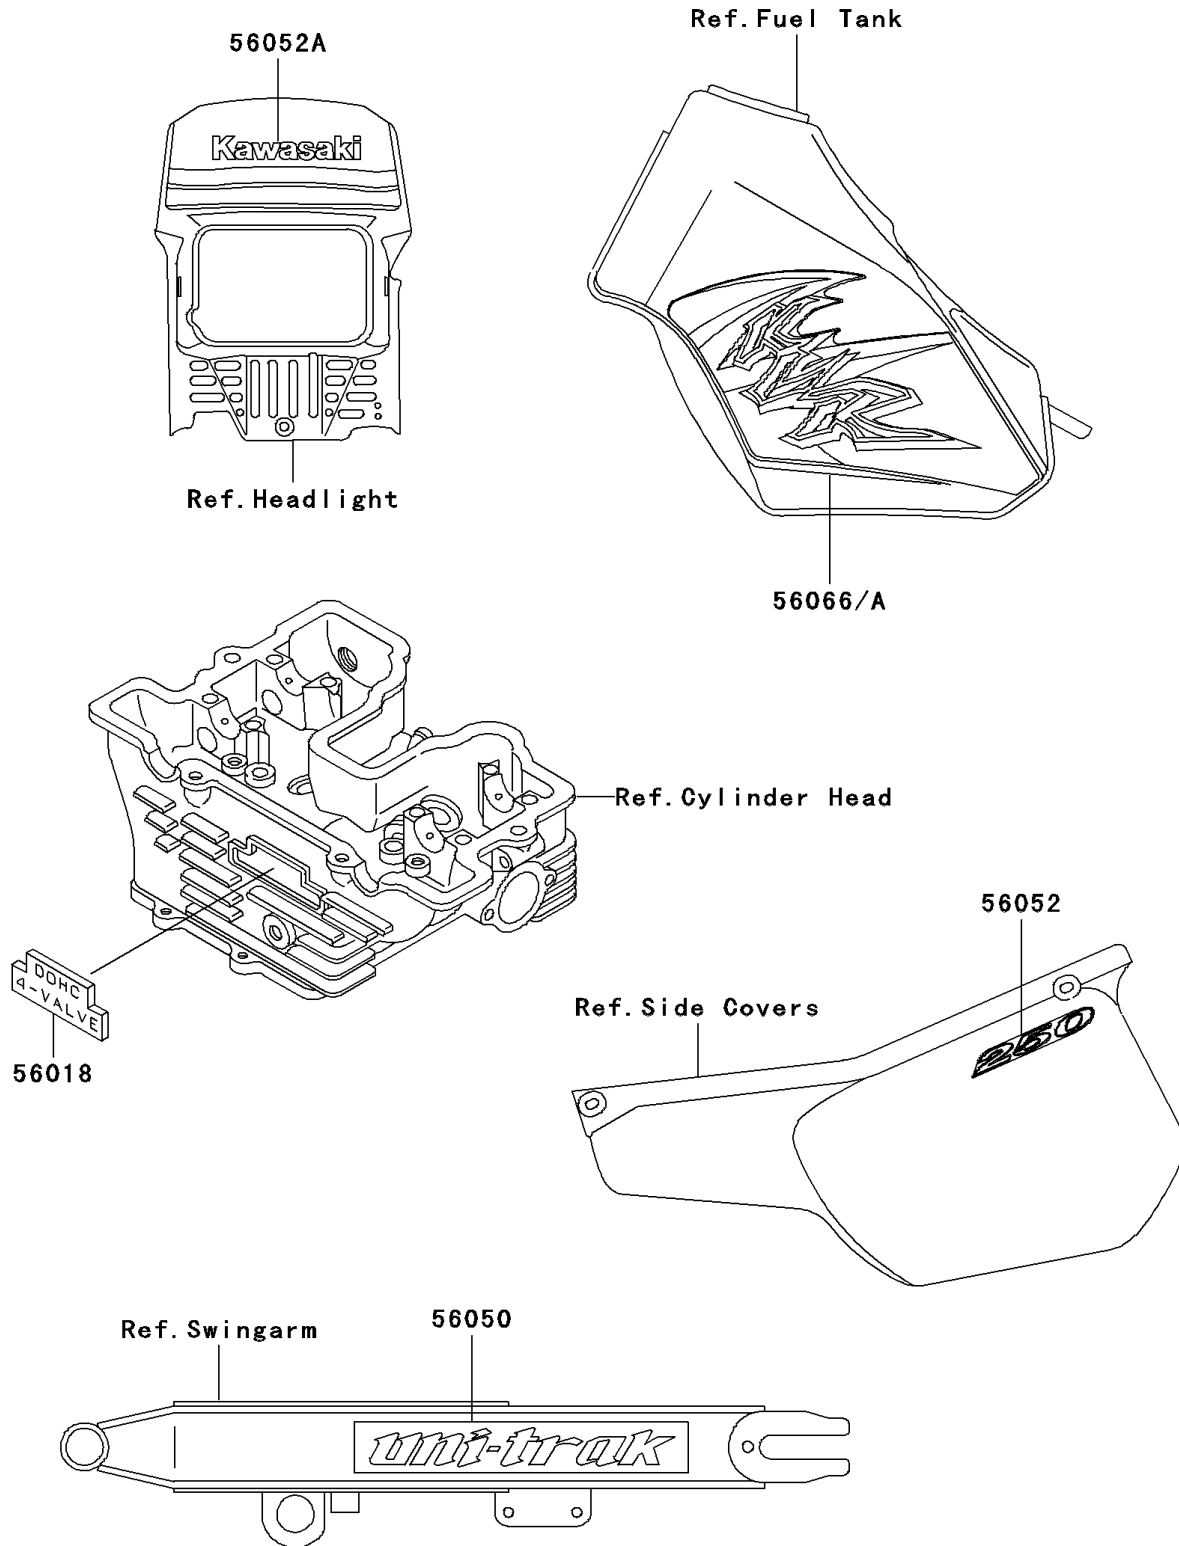

2004 KLR250 PARTS DIAGRAM

Decals(D21)

F2861A

2004 KLR250 PARTS LIST

Decals(D21)

ITEM NAME	PART NUMBER	QUANTITY
MARK,CYLINDER HEAD (Ref # 56018)	56018-1483	1
MARK,SWING ARM (Ref # 56050)	56050-1151	2
MARK,SIDE COVER,250 (Ref # 56052)	56052-0138	2
MARK,HEAD LAMP COVER,KAWASAKI (Ref # 56052A)	56052-1531	1
PATTERN,FUEL TANK,LH (Ref # 56066)	56066-0407	1
PATTERN,FUEL TANK,RH (Ref # 56066A)	56066-0408	1