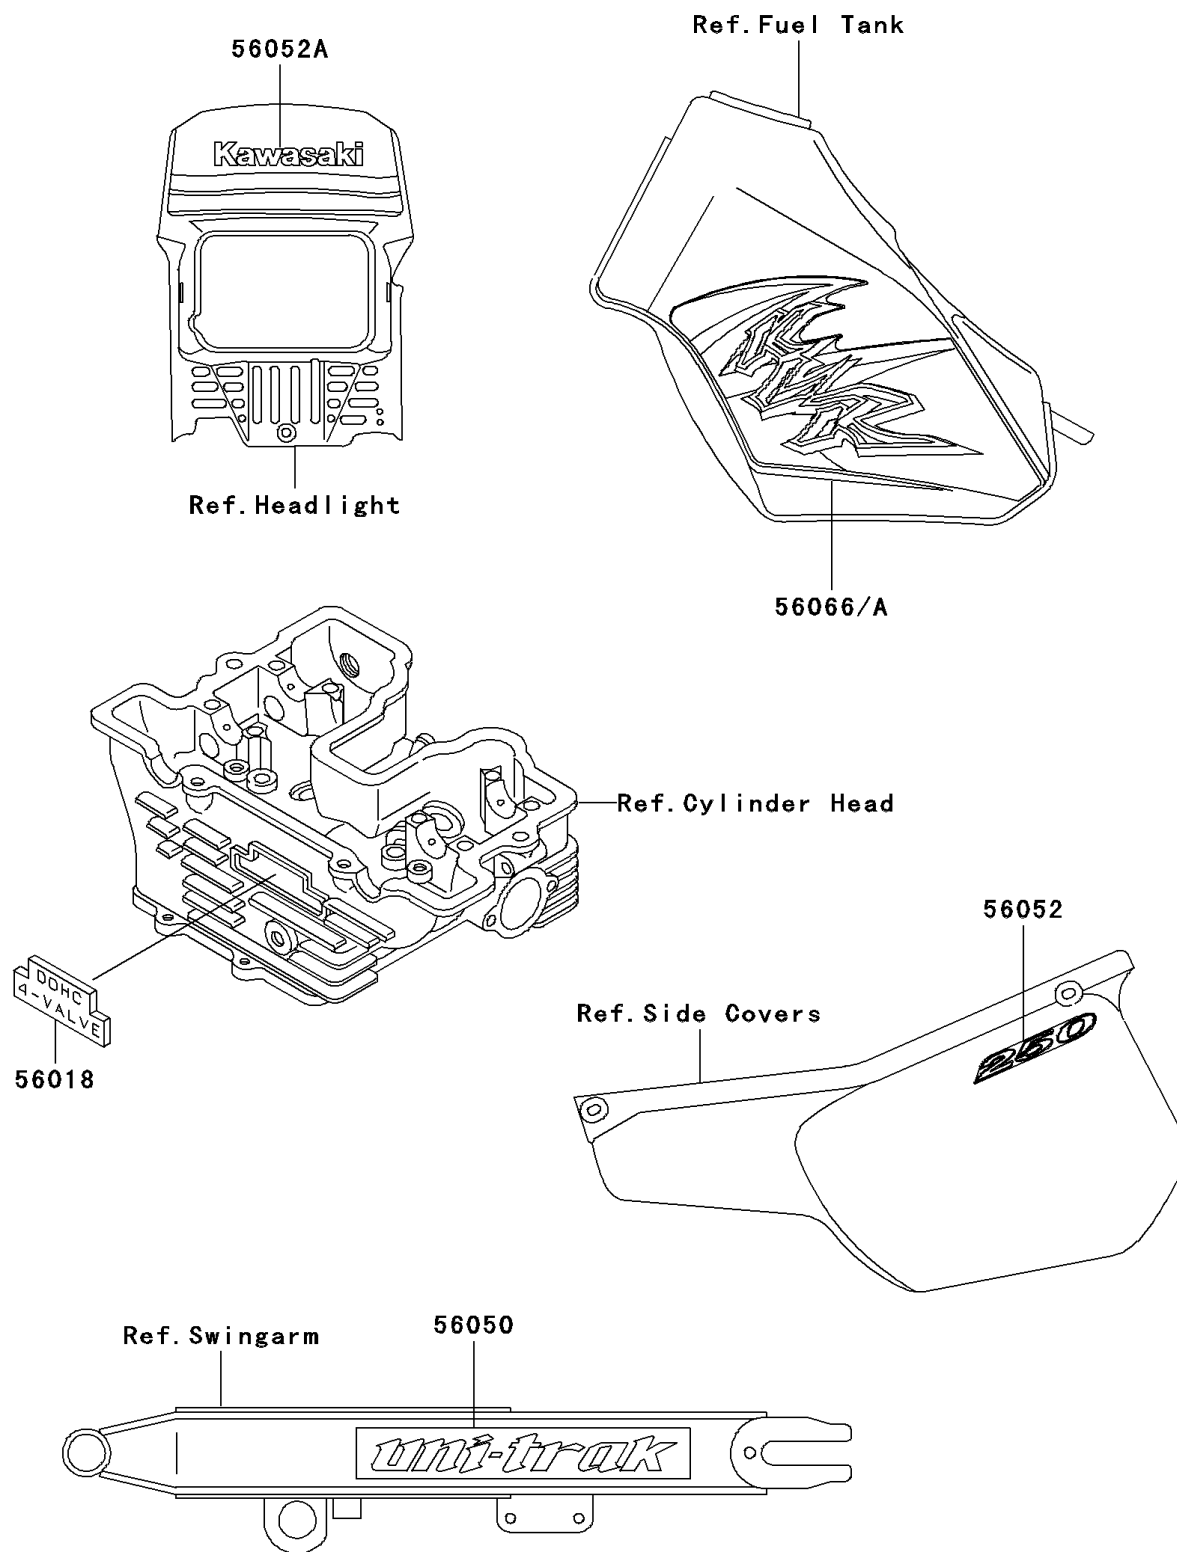

## 2004 KLR250 PARTS DIAGRAM

Decals(D21)

F2861A

## 2004 KLR250 PARTS LIST

Decals(D21)

ITEM NAME	PART NUMBER	QUANTITY
MARK,CYLINDER HEAD (Ref # 56018)	56018-1483	1
MARK,SWING ARM (Ref # 56050)	56050-1151	1
MARK,SIDE COVER,250 (Ref # 56052)	56052-0138	1
MARK,HEAD LAMP COVER,KAWASAKI (Ref # 56052A)	56052-1531	1
PATTERN,FUEL TANK,LH (Ref # 56066)	56066-0407	1
PATTERN,FUEL TANK,RH (Ref # 56066A)	56066-0408	1