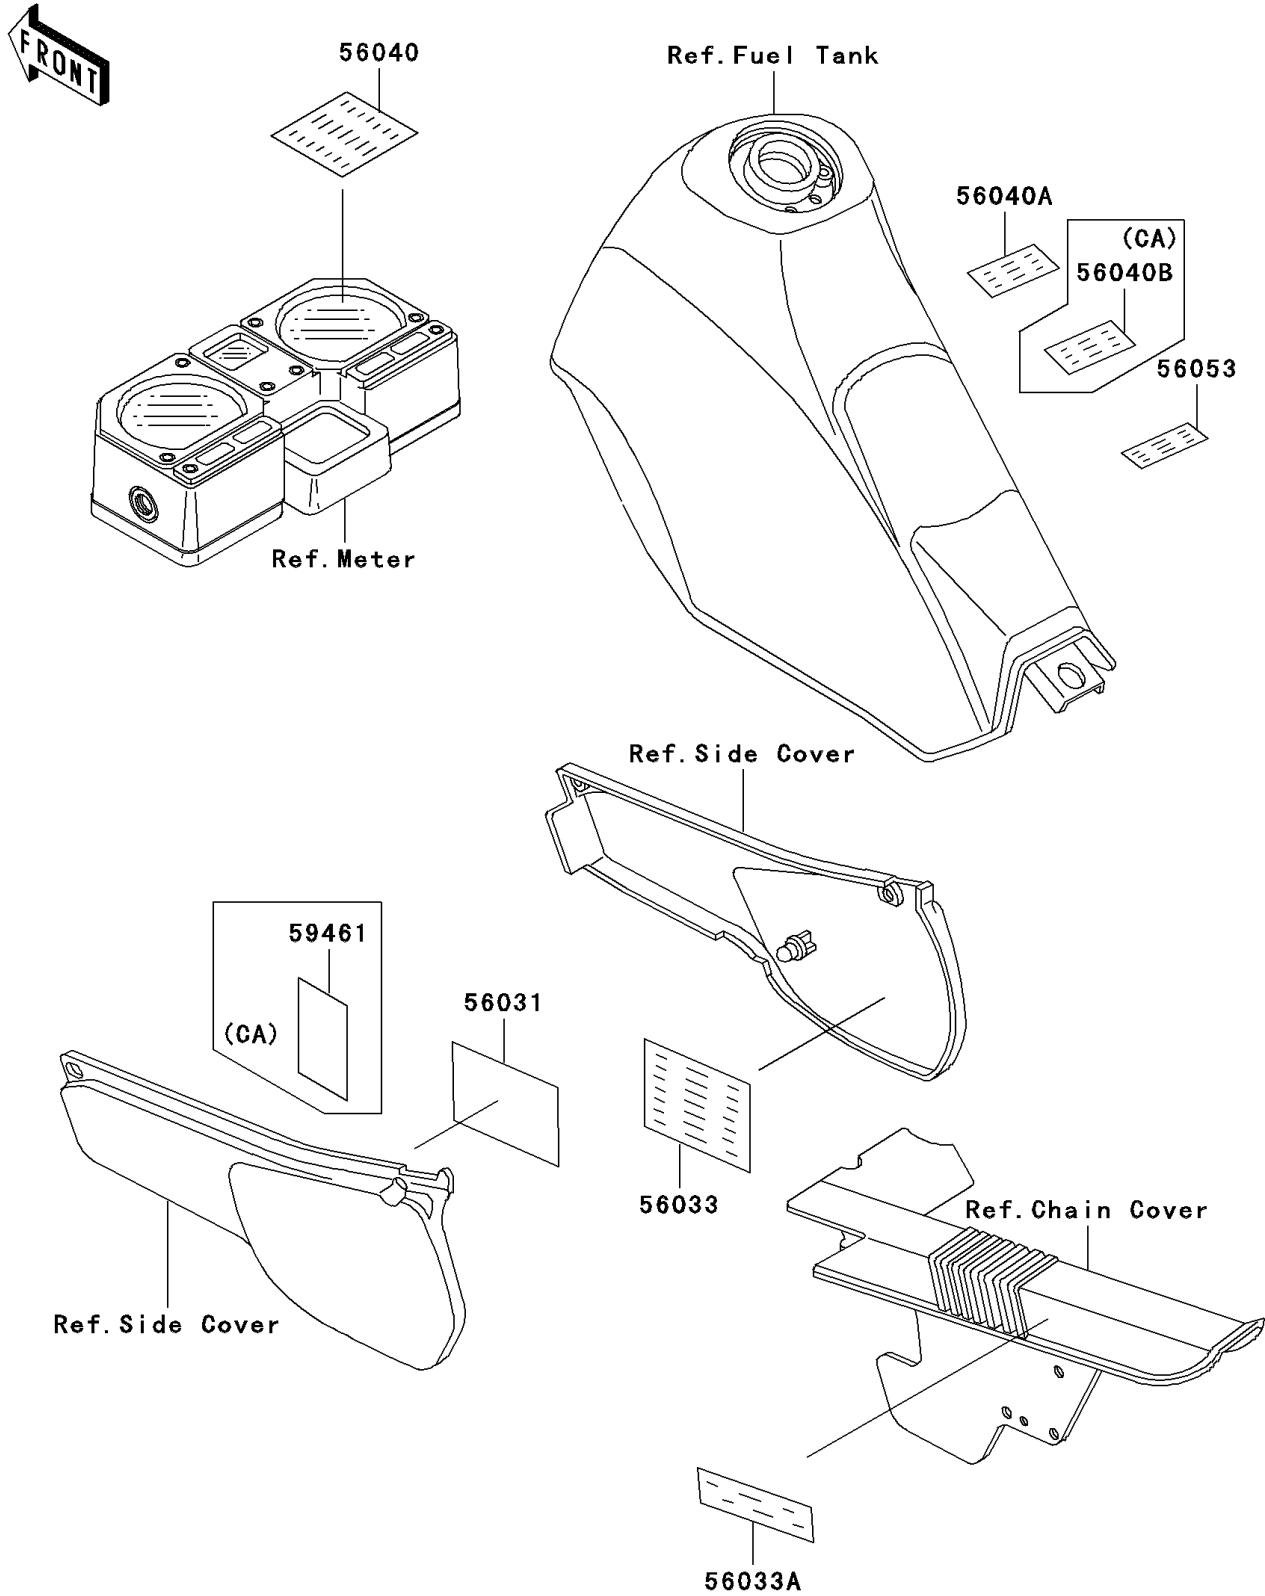

2004 KLR250 PARTS DIAGRAM

Labels

F2860

2004 KLR250 PARTS LIST

Labels

ITEM NAME	PART NUMBER	QUANTITY
LABEL-MANUAL,BATTERY VENT (Ref # 56031)	56031-1371	1
LABEL-MANUAL,OIL&OIL FILTER (Ref # 56033)	56033-1288	1
LABEL-MANUAL,CHAIN (Ref # 56033A)	56033-1363	1
LABEL-WARNING,BREAK IN CAUTION (Ref # 56040)	56040-1007	1
LABEL-WARNING,BREAK IN CAUTION (Ref # 56040A)	56040-1008	1
LABEL-SPECIFICATION,TIRE&LOAD (Ref # 56053)	56053-1074	1
LABEL-WARNING,EVAPO (Ref # 56040B)	56040-1121	1
LABEL-CERTIFICATION,EVAPO ROUT (Ref # 59461)	59461-1566	1