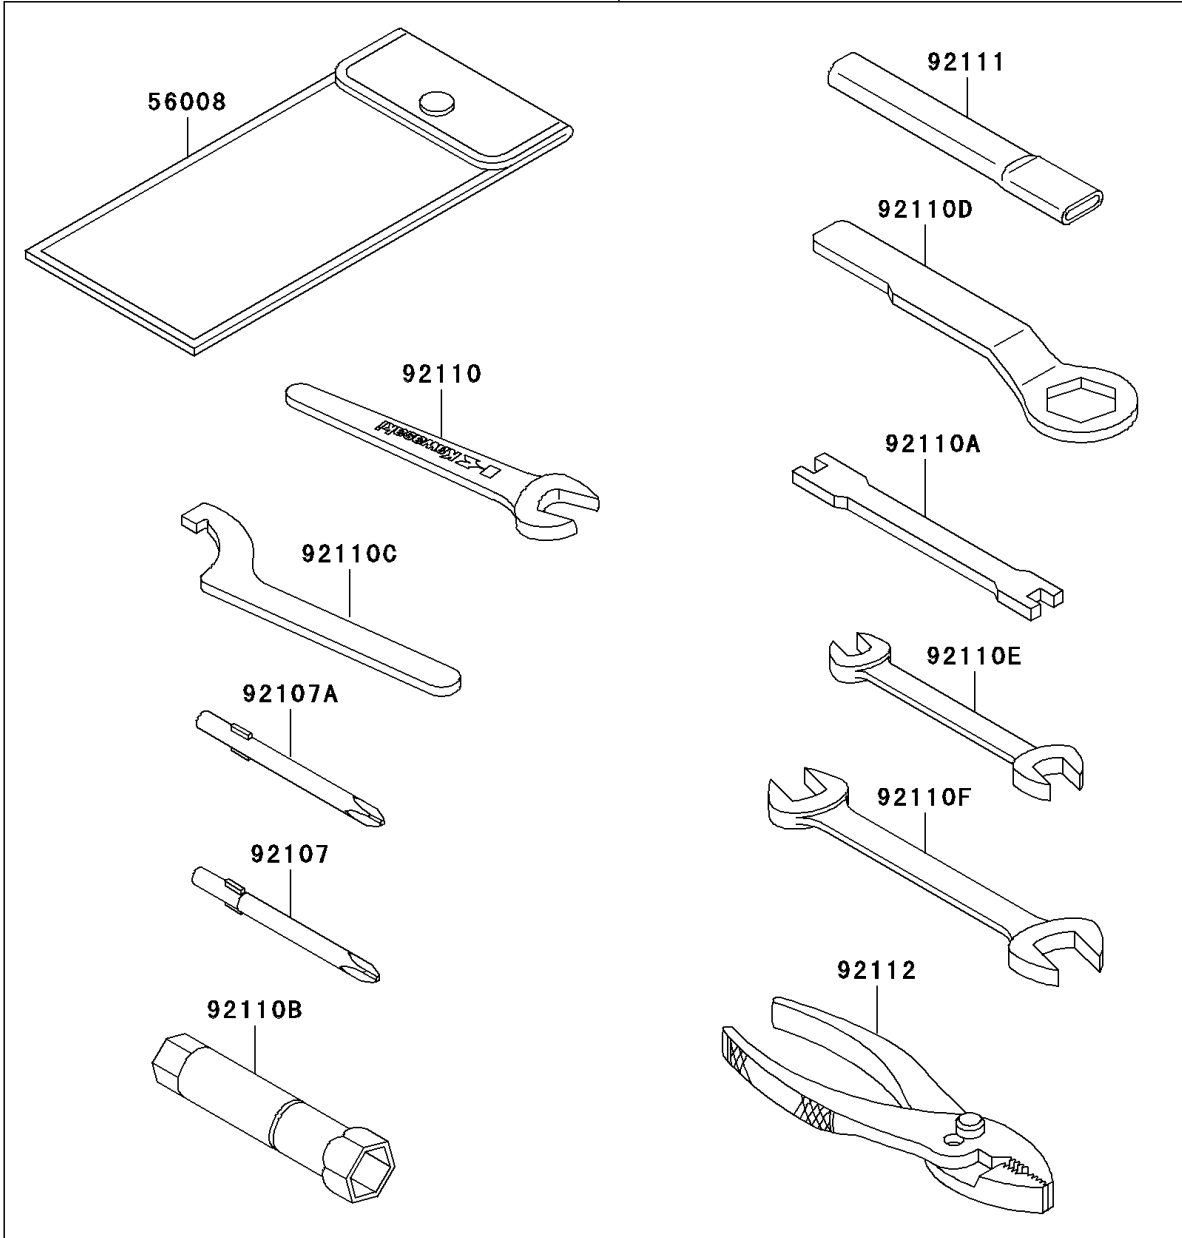

2004 KLR250 PARTS DIAGRAM

Owner's Tools

56007

F2810

2004 KLR250 PARTS LIST

Owner's Tools

ITEM NAME	PART NUMBER	QUANTITY
TOOLKIT (Ref # 56007)	56007-1294	1
BAG,TOOL (Ref # 56008)	56008-1075	1
GASKET-LIQUID,TUBE,100G,SILVER (Ref # 92104)	92104-002	1
TOOL-DRIVER,#3PHILLIPS (Ref # 92107)	92107-005	1
TOOL-DRIVER,#2PHILLIPS (Ref # 92107A)	92107-1053	1
TOOL-WRENCH,OPEN END,19MM (Ref # 92110)	92110-1004	1
TOOL-WRENCH,SPOKE (Ref # 92110A)	92110-1016	1
TOOL-WRENCH,BOX,18MM (Ref # 92110B)	92110-1111	1
TOOL-WRENCH,HOOK (Ref # 92110C)	92110-1128	2
TOOL-WRENCH,BOX END,24MM (Ref # 92110D)	92110-1150	1
TOOL-WRENCH,OPEN END,10X12 (Ref # 92110E)	92110-1152	1
TOOL-WRENCH,OPEN END,14X17 (Ref # 92110F)	92110-1153	1
TOOL-BAR,BOX END WRENCH (Ref # 92111)	92111-1051	1
TOOL-PLIERS (Ref # 92112)	92112-1001	1