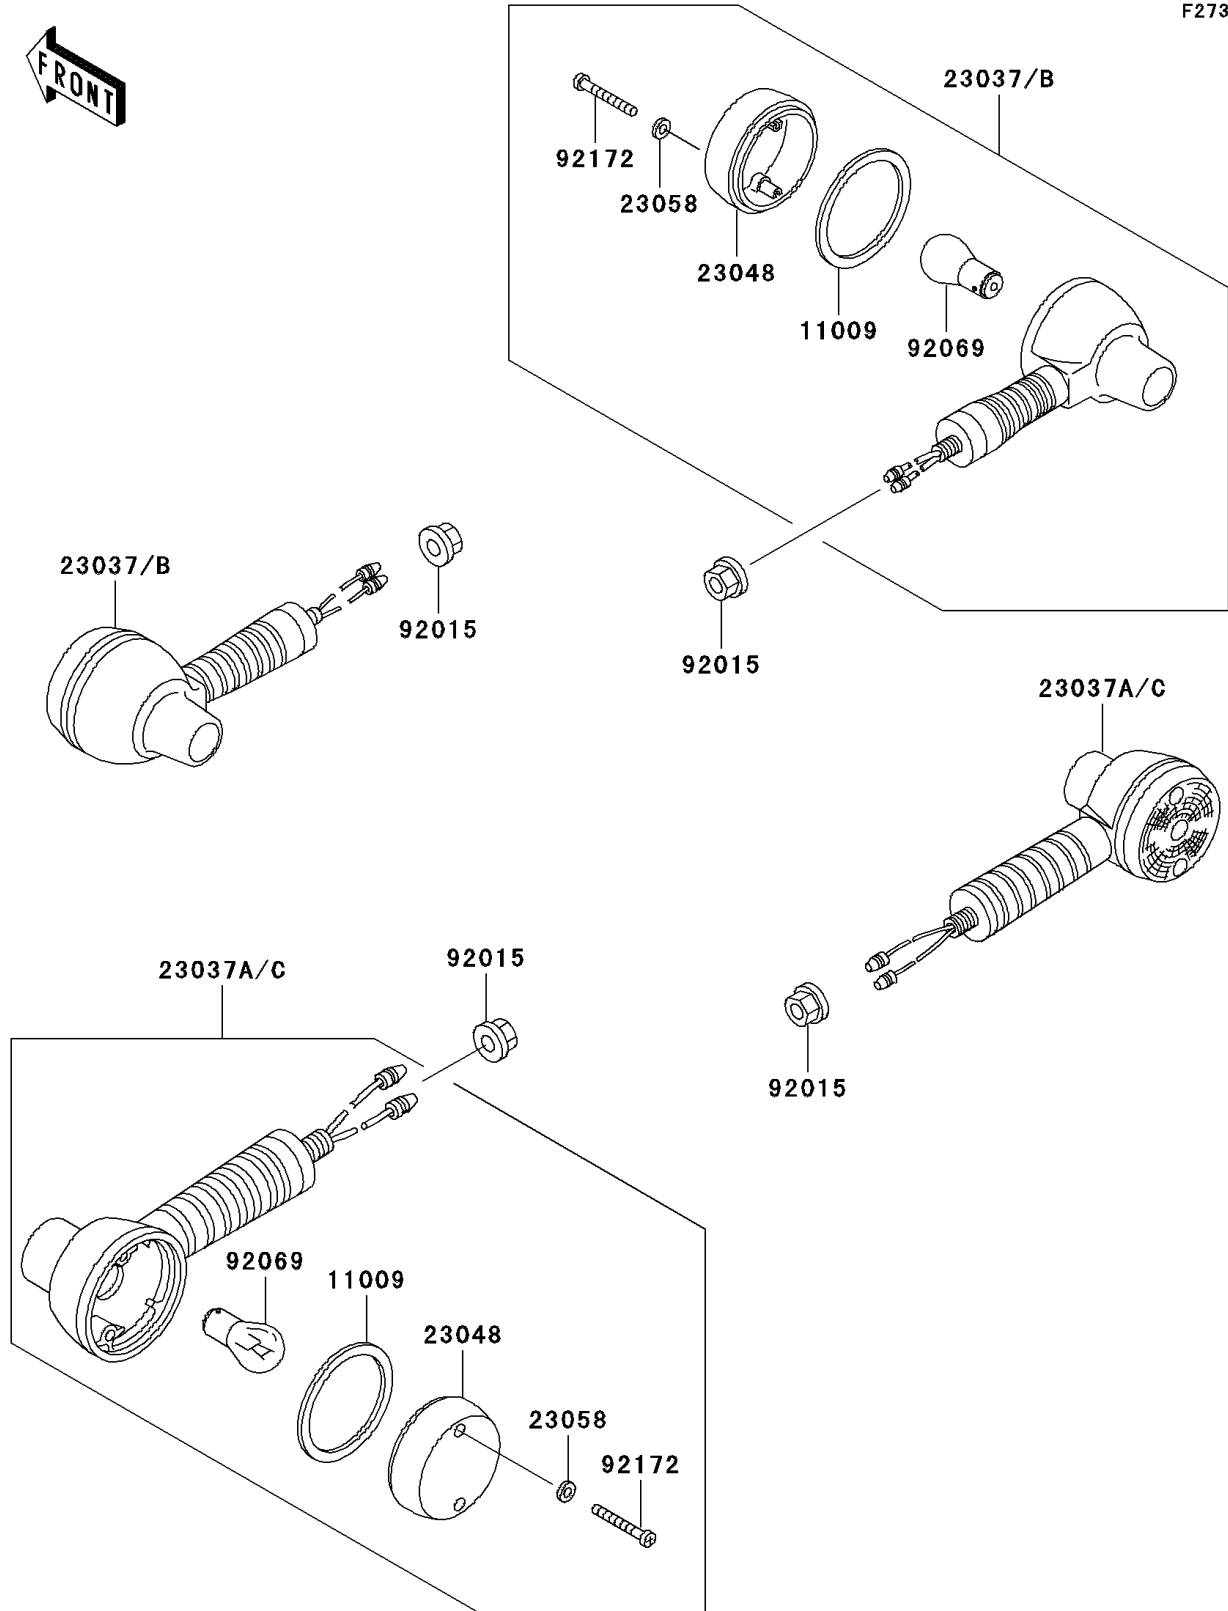

2004 KLR250 PARTS DIAGRAM

Turn Signals

F2730

2004 KLR250 PARTS LIST

Turn Signals

ITEM NAME	PART NUMBER	QUANTITY
GASKET,TURN SIGNAL LAMP LENS (Ref # 11009)	11009-1128	4
LAMP-ASSY-SIGNAL,FR (Ref # 23037B)	23037-1201	2
LAMP-ASSY-SIGNAL (Ref # 23037C)	23037-1213	2
LENS-SIGNAL LAMP (Ref # 23048)	23048-1076	4
WASHER,PLAIN,4MM (Ref # 23058)	23058-002	8
NUT,FLANGED,10MM (Ref # 92015)	92015-1428	4
BULB,12V 32CP(23W) (Ref # 92069)	92069-055	4
SCREW,TAPPING,4X30 (Ref # 92172)	92172-0124	8