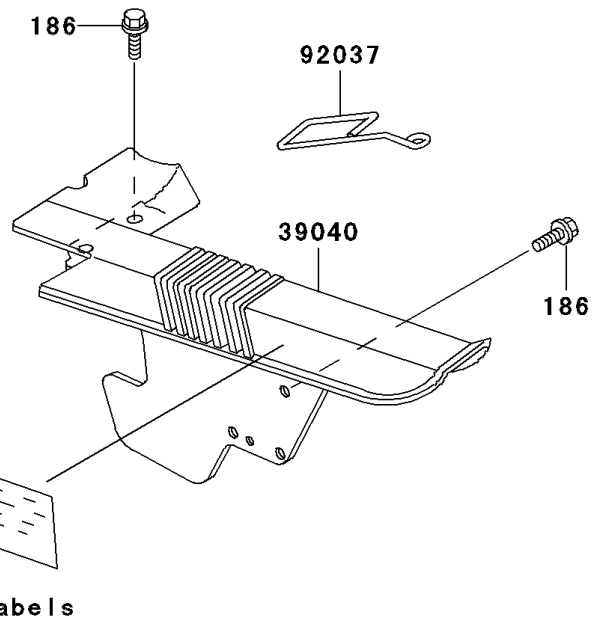

2004 KLR250 PARTS DIAGRAM

Side Covers/Chain Cover

F2610

W0D

2004 KLR250 PARTS LIST

Side Covers/Chain Cover

ITEM NAME	PART NUMBER	QUANTITY
COVER-SIDE,RH,A.RED (Ref # 36001B)	36001-1273-260	1
BOLT-UPSET-WP (Ref # 186)	186C0618	3
COVER-ASSY-CHAIN CASE (Ref # 39040)	39040-1051	1
SCREW,6X10,WHITE (Ref # 92009)	92009-1286	4
CLAMP,HOSE (Ref # 92037)	92037-1620	1
GROMMET (Ref # 92071)	92071-056	1
DAMPER (Ref # 92075)	92075-1067	1
COVER-SIDE,LH,A.RED (Ref # 36001)	36001-1272-260	1
COVER-SIDE,LH,A.RED (Ref # 36001D)	36001-1297-260	1