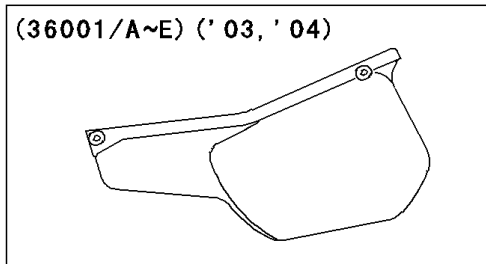

2004 KLR250 PARTS DIAGRAM

Side Covers/Chain Cover

F2610

W0D

2004 KLR250 PARTS LIST

Side Covers/Chain Cover

ITEM NAME	PART NUMBER	QUANTITY
COVER-SIDE,RH,A.RED (Ref # 36001B)	36001-1273-260	1
BOLT-UPSET-WP (Ref # 186)	186C0618	3
COVER-ASSY-CHAIN CASE (Ref # 39040)	39040-1051	1
SCREW,6X10,WHITE (Ref # 92009)	92009-1286	4
CLAMP,HOSE (Ref # 92037)	92037-1620	1
GROMMET (Ref # 92071)	92071-056	1
DAMPER (Ref # 92075)	92075-1067	1
COVER-SIDE,LH,A.RED (Ref # 36001)	36001-1272-260	1
COVER-SIDE,LH,A.RED (Ref # 36001D)	36001-1297-260	1