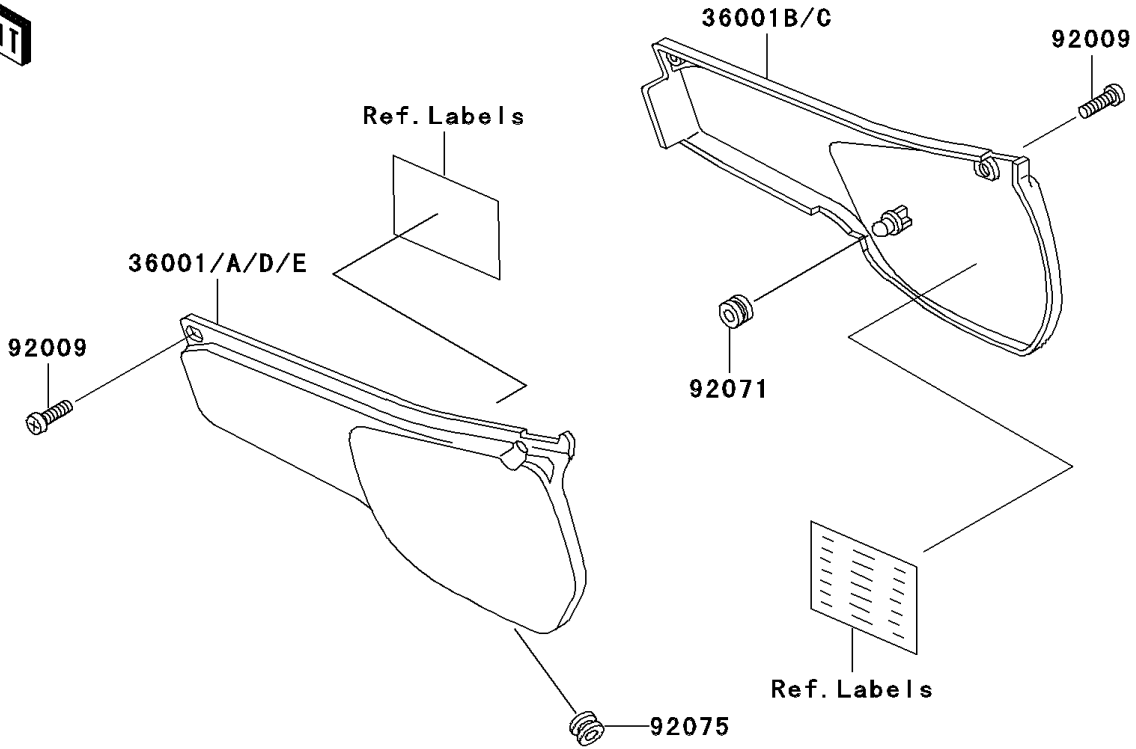

2004 KLR250 PARTS DIAGRAM

Side Covers/Chain Cover

F2610

W0D

2004 KLR250 PARTS LIST

Side Covers/Chain Cover

ITEM NAME	PART NUMBER	QUANTITY
COVER-SIDE,RH,A.RED (Ref # 36001B)	36001-1273-260	1
BOLT-UPSET-WP (Ref # 186)	186C0618	3
COVER-ASSY-CHAIN CASE (Ref # 39040)	39040-1051	1
SCREW,6X10,WHITE (Ref # 92009)	92009-1286	4
CLAMP,HOSE (Ref # 92037)	92037-1620	1
GROMMET (Ref # 92071)	92071-056	1
DAMPER (Ref # 92075)	92075-1067	1
COVER-SIDE,LH,A.RED (Ref # 36001)	36001-1272-260	1
COVER-SIDE,LH,A.RED (Ref # 36001D)	36001-1297-260	1