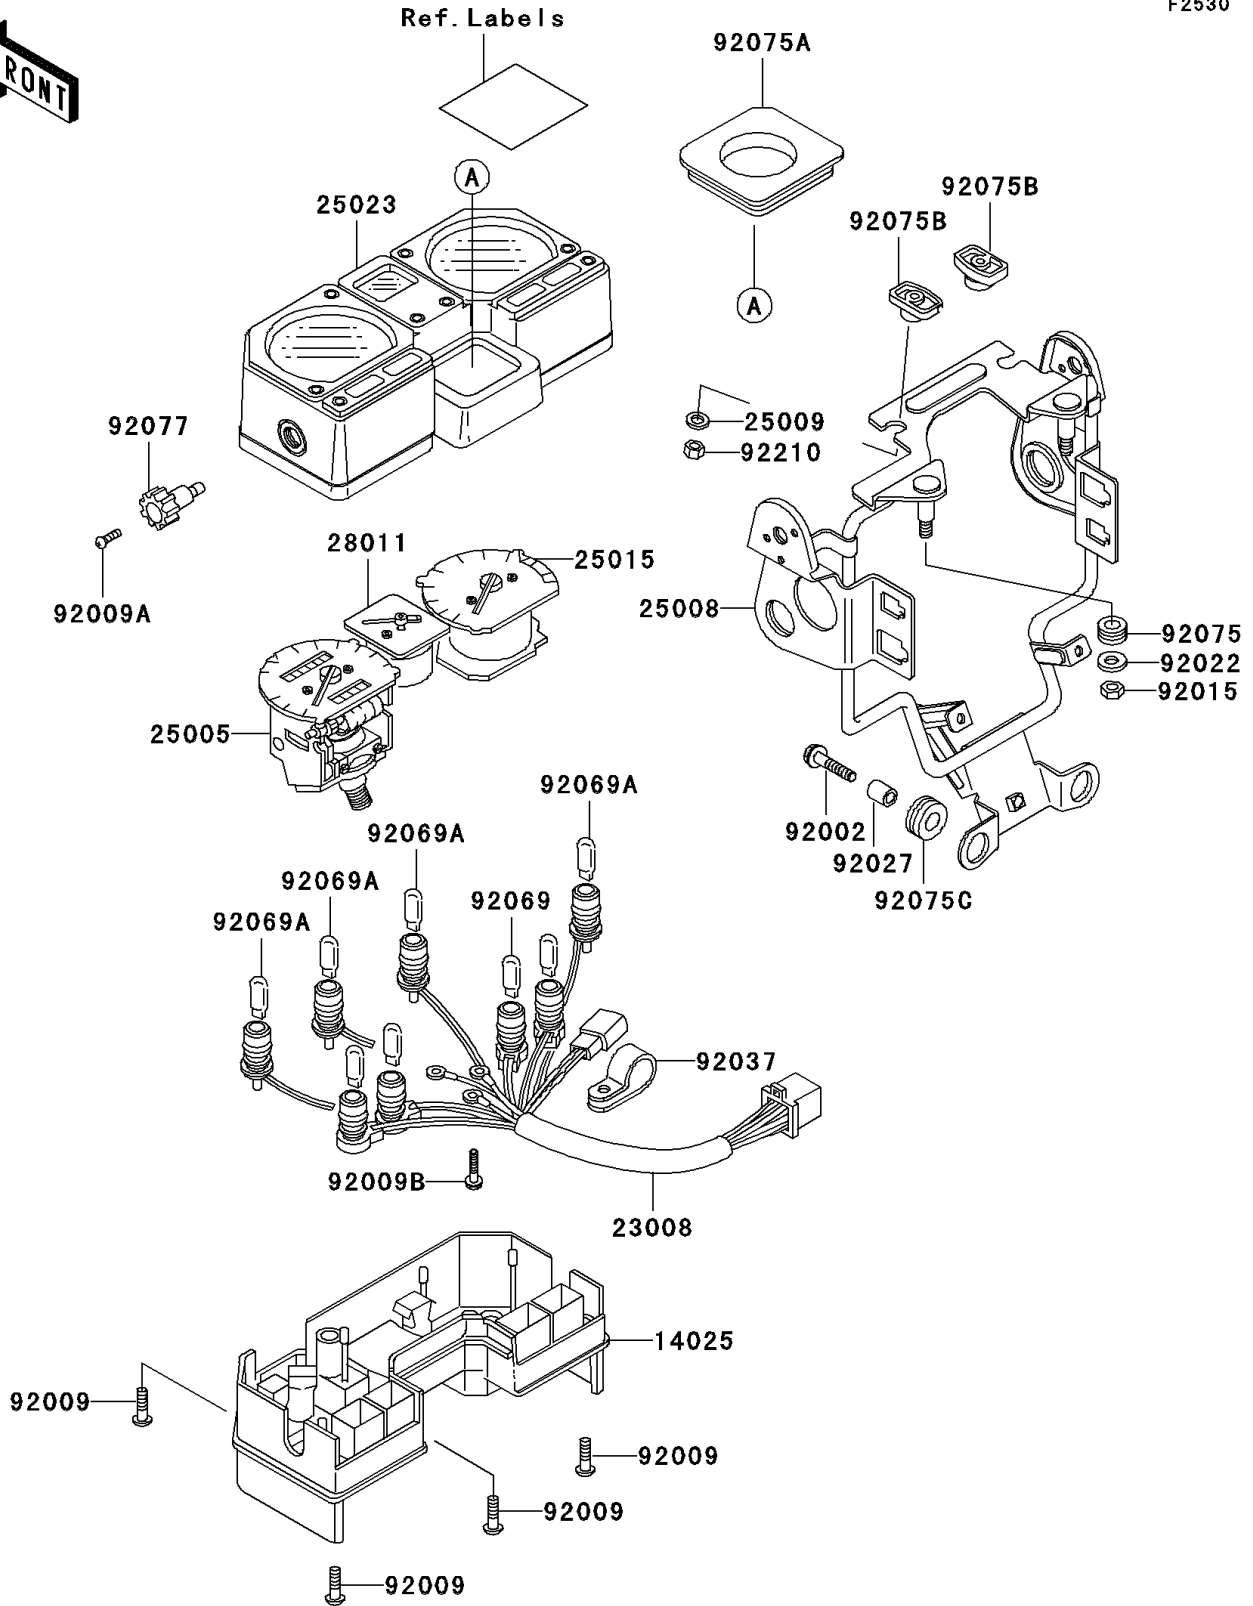

2004 KLR250 PARTS DIAGRAM

Meter(s)

F2530

2004 KLR250 PARTS LIST

Meter(s)

ITEM NAME	PART NUMBER	QUANTITY
COVER,METER CASE,LWR (Ref # 14025)	14025-1818	1
SOCKET-ASSY,METER (Ref # 23008)	23008-1215	1
SPEEDOMETER,MPH (Ref # 25005)	25005-1287	1
BRACKET-METER (Ref # 25008)	25008-1104	1
WASHER,5.2X16X1.2 (Ref # 25009)	25009-004	1
TACHOMETER,X1000R/MIN (Ref # 25015)	25015-1226	1
COVER-METER CASE,UPP (Ref # 25023)	25023-1107	1
METER,TEMP (Ref # 28011)	28011-1058	1
BOLT,6X25 (Ref # 92002)	92002-1137	1
SCREW,TAPPING,4X16 (Ref # 92009)	92009-1163	1
SCREW,2X6,BLACK (Ref # 92009A)	92009-1172	1
SCREW,3X22 (Ref # 92009B)	92009-1293	1
NUT,6MM (Ref # 92015)	92015-1391	1
WASHER,6.5X20X1.6 (Ref # 92022)	92022-125	1
COLLAR,6.8X10X12 (Ref # 92027)	92027-162	1
CLAMP,METER,SOCKET ASSY (Ref # 92037)	92037-1479	1
BULB,12V 3.4W,T10 (Ref # 92069)	92069-1007	1
BULB,12V 1.7W,T10 (Ref # 92069A)	92069-1059	1
DAMPER (Ref # 92075)	92075-024	1
DAMPER,IGNITION SWITCH (Ref # 92075A)	92075-1578	1
DAMPER,METER BRACKET (Ref # 92075B)	92075-1581	1
DAMPER (Ref # 92075C)	92075-209	1
KNOB,METER (Ref # 92077)	92077-1054	1
NUT,5MM (Ref # 92210)	92210-1124	1