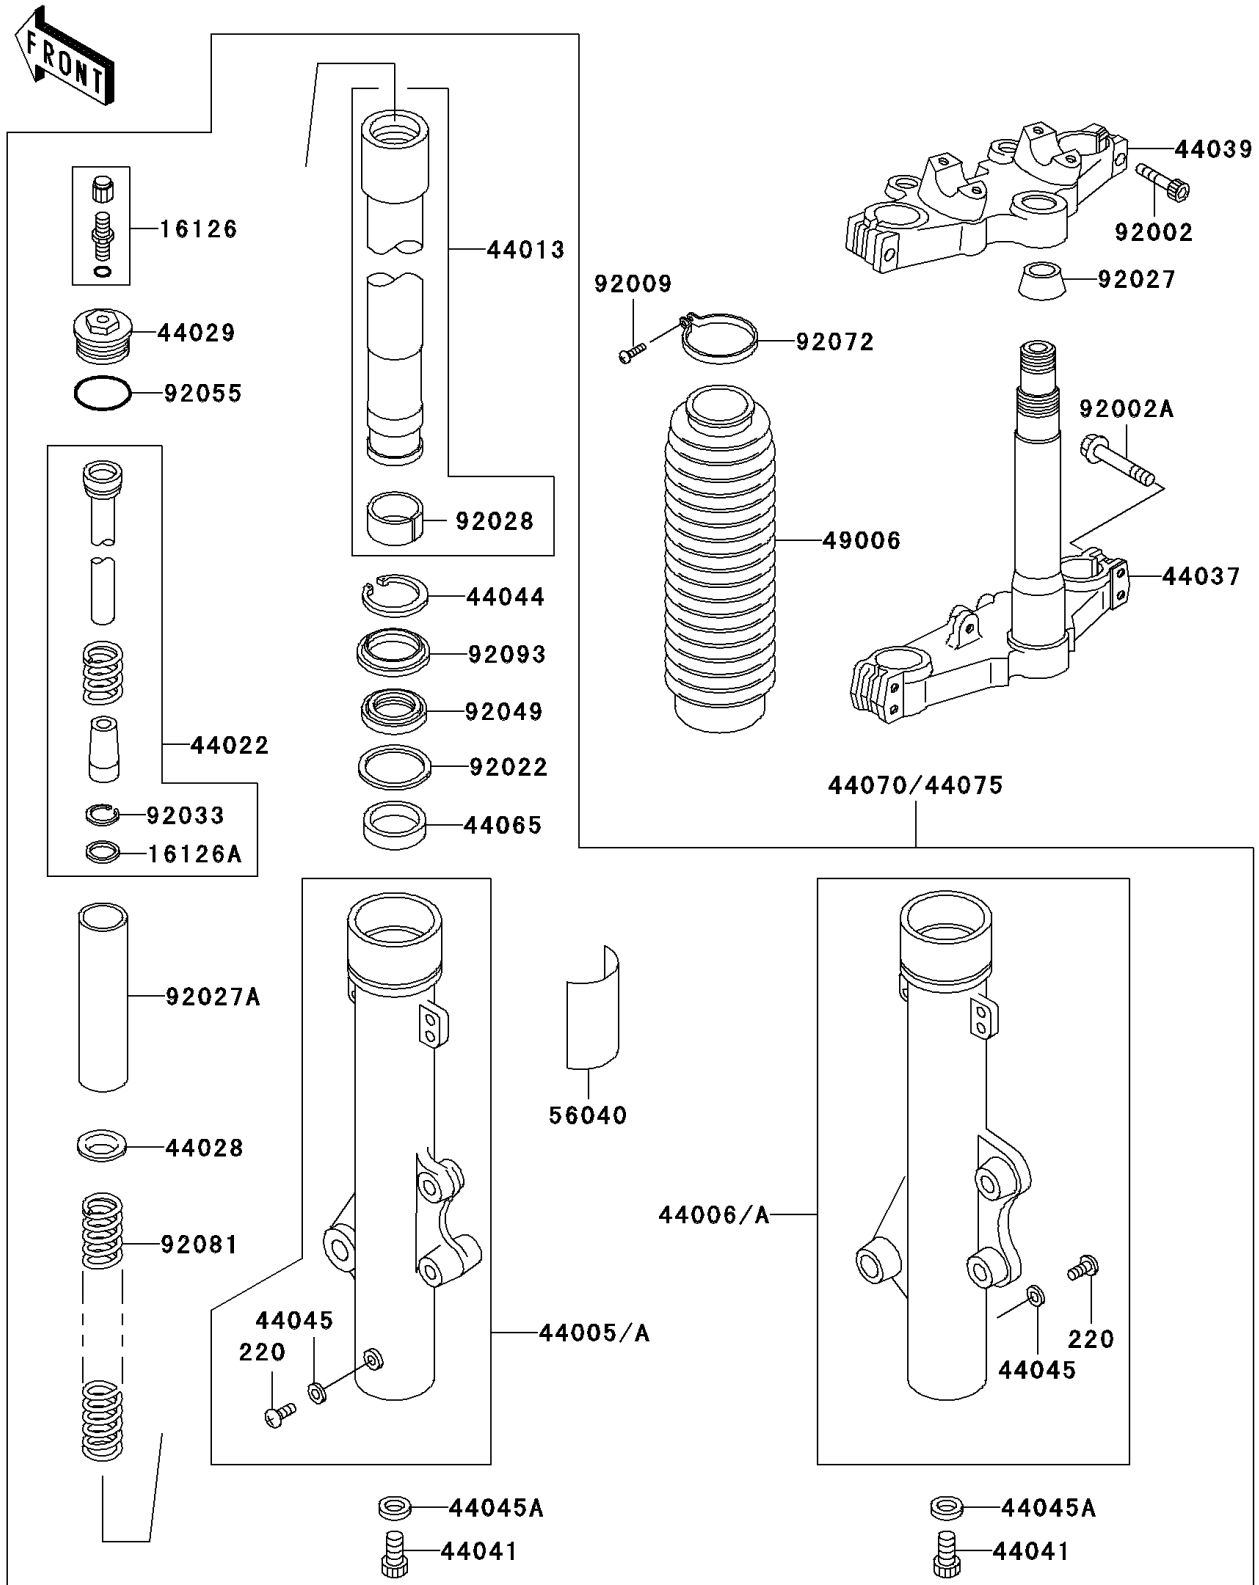

2005 KLR250 PARTS DIAGRAM

Front Fork

F2340

2005 KLR250 PARTS LIST

Front Fork

ITEM NAME	PART NUMBER	QUANTITY
SCREW-PAN-CROS,4X6 (Ref # 220)	220R0406	1
VALVE,AIR (Ref # 16126)	16126-1052	1
VALVE,FORK CYLINDER (Ref # 16126A)	16126-1123	1
PIPE-LEFT FORK OUTER (Ref # 44005)	44005-0013	1
PIPE-RIGHT FORK OUTER (Ref # 44006)	44006-0013	1
PIPE-FORK INNER (Ref # 44013)	44013-1224	1
CYLINDER-FORK (Ref # 44022)	44022-1175	1
GUIDE-FORK SPRING (Ref # 44028)	44028-1004	1
SEAT-FORK SPRING (Ref # 44029)	44029-1119	1
HOLDER-FORK UNDER (Ref # 44037)	44037-1178	1
HOLDER-FORK UPPER (Ref # 44039)	44039-1121	1
BOLT,SOCKET,FORK CYLINDER (Ref # 44041)	44041-040	1
RING-SNAP (Ref # 44044)	44044-015	1
GASKET,FORK DRAIN PLUG (Ref # 44045)	44045-002	1
GASKET (Ref # 44045A)	44045-057	1
BUSHING-FRONT FORK (Ref # 44065)	44065-1016	1
DAMPER-SET-FORK (Ref # 44075)	44075-5005	1
BOOT,FORK,BLACK (Ref # 49006)	49006-1009-BD	1
LABEL-WARNING,FRONT FORK (Ref # 56040)	56040-1120	1
BOLT,SOCKET,8X32 (Ref # 92002)	92002-1277	1
BOLT,FLANGED,8X40 (Ref # 92002A)	92002-1476	1
SCREW,4X16 (Ref # 92009)	92009-1348	1
WASHER,FRONT FORK (Ref # 92022)	92022-1275	1
COLLAR,UPPER BRACKET (Ref # 92027)	92027-1791	1
COLLAR,L=165 (Ref # 92027A)	92027-1872	1
BUSHING,INNER PIPE (Ref # 92028)	92028-1354	1
RING-SNAP,FORK CYLINDER (Ref # 92033)	92033-1004	1
SEAL-OIL,FORK OUTER PIPE (Ref # 92049)	92049-1216	1
RING-O,FORK TOP CAP (Ref # 92055)	92055-1051	1

2005 KLR250 PARTS LIST

Front Fork

ITEM NAME	PART NUMBER	QUANTITY
BAND,BOOT (Ref # 92072)	92072-1008	1
SPRING,FRONT FORK (Ref # 92081)	92081-1825	1
SEAL,FORK OUTER PIPE (Ref # 92093)	92093-1181	1