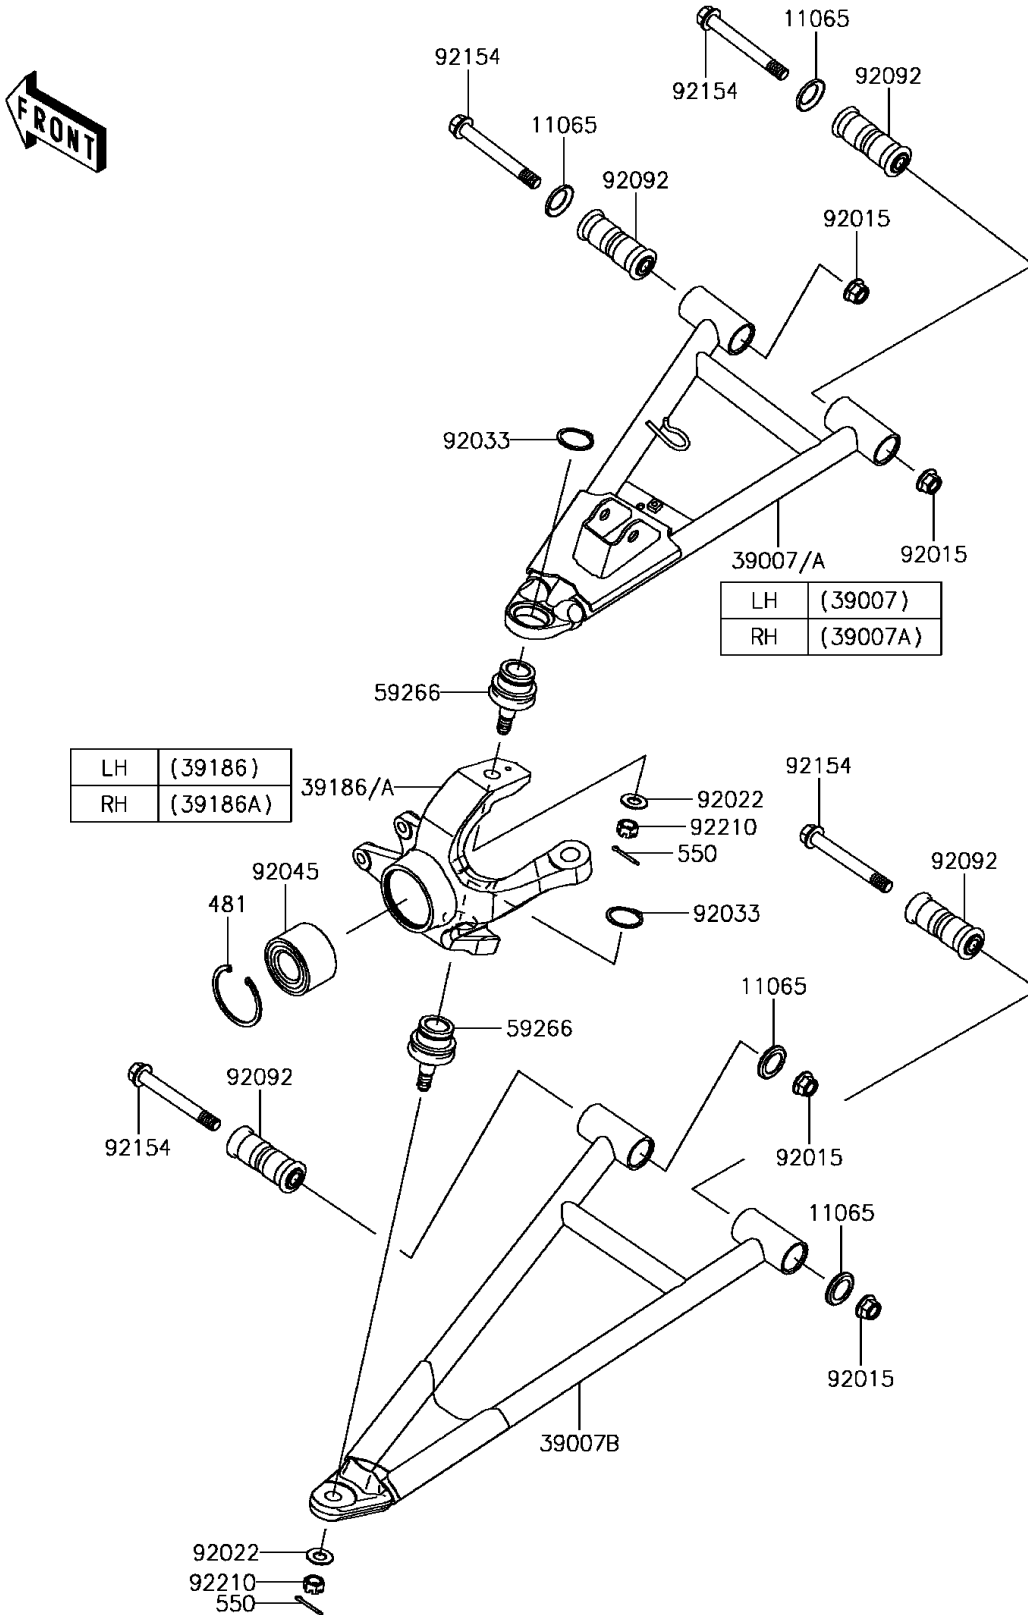

2017 MULE PRO-FXT™ EPS LE PARTS DIAGRAM

Front Suspension

F2152

2017 MULE PRO-FXT™ EPS LE PARTS LIST

Front Suspension

ITEM NAME	PART NUMBER	QUANTITY
-----------	-------------	----------