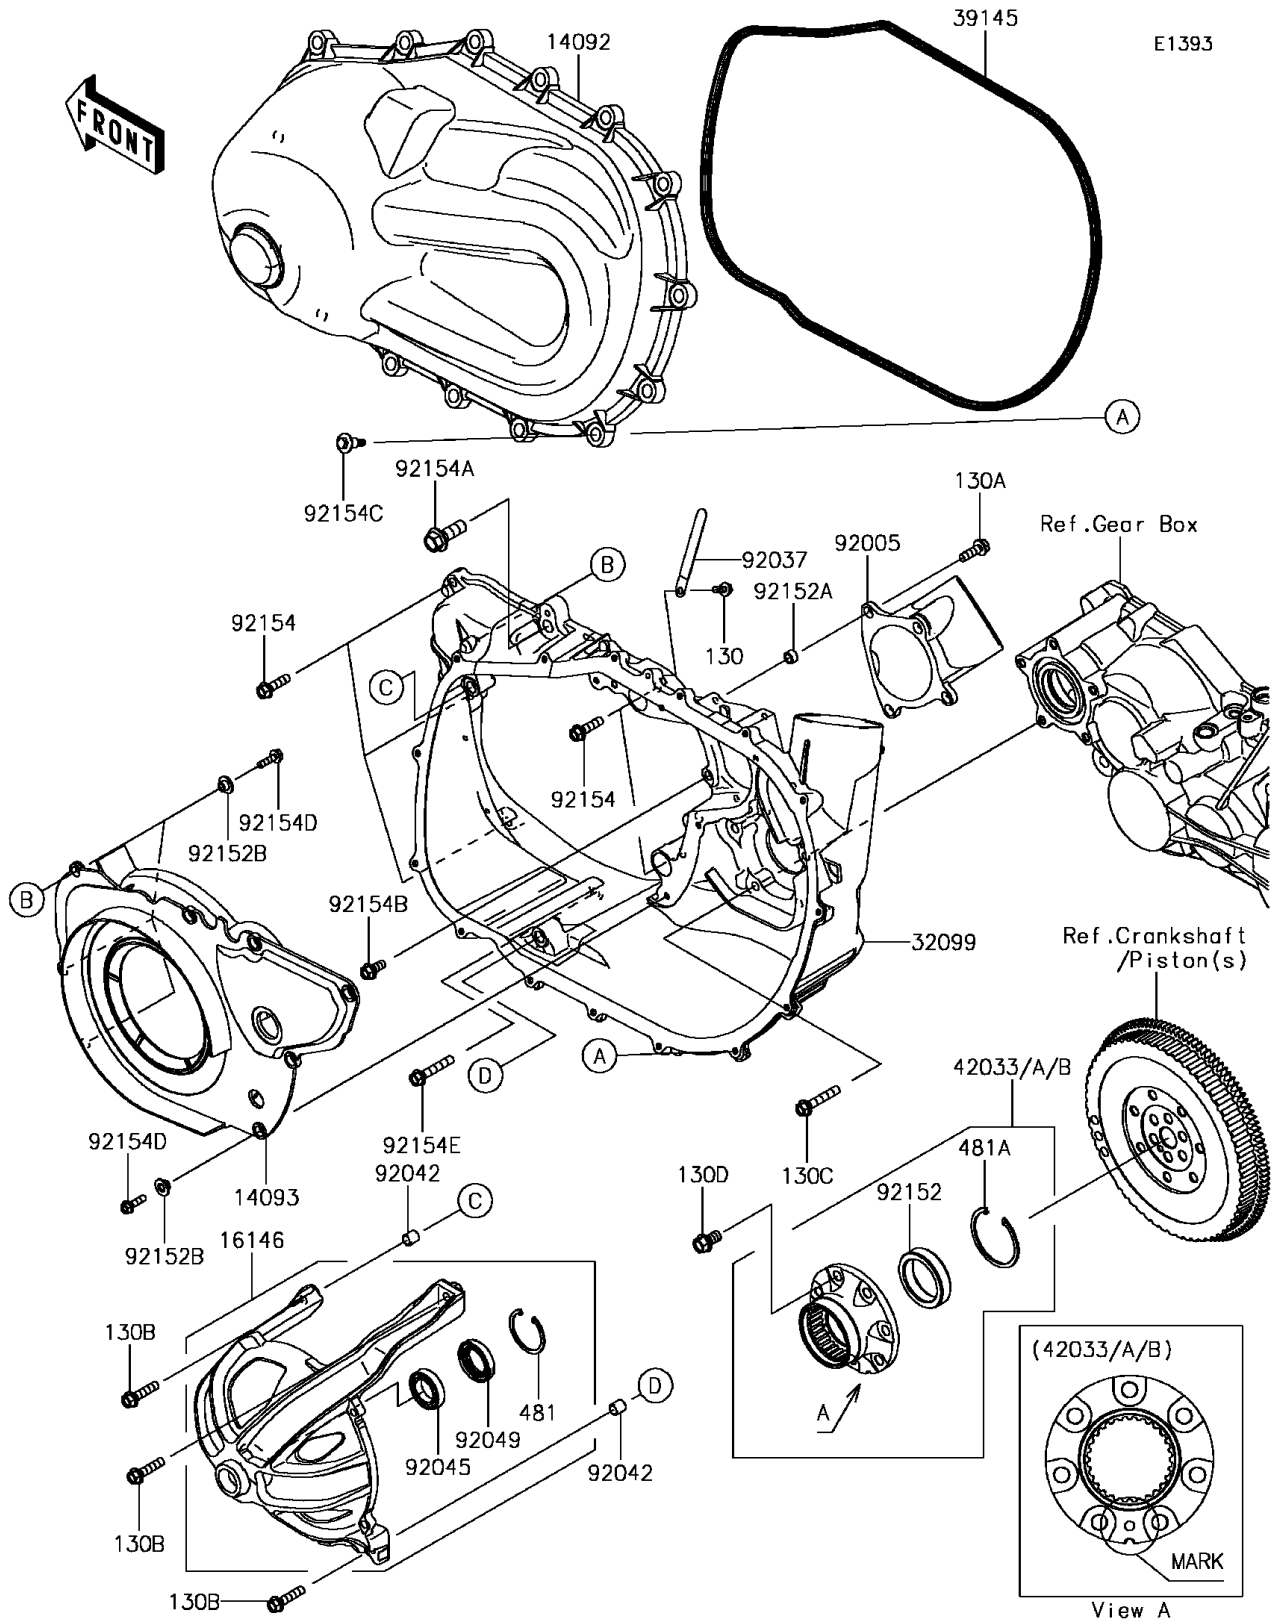

2017 MULE PRO-FXT™ EPS LE PARTS DIAGRAM

Converter Cover

2017 MULE PRO-FXT™ EPS LE PARTS LIST

Converter Cover

ITEM NAME	PART NUMBER	QUANTITY
-----------	-------------	----------