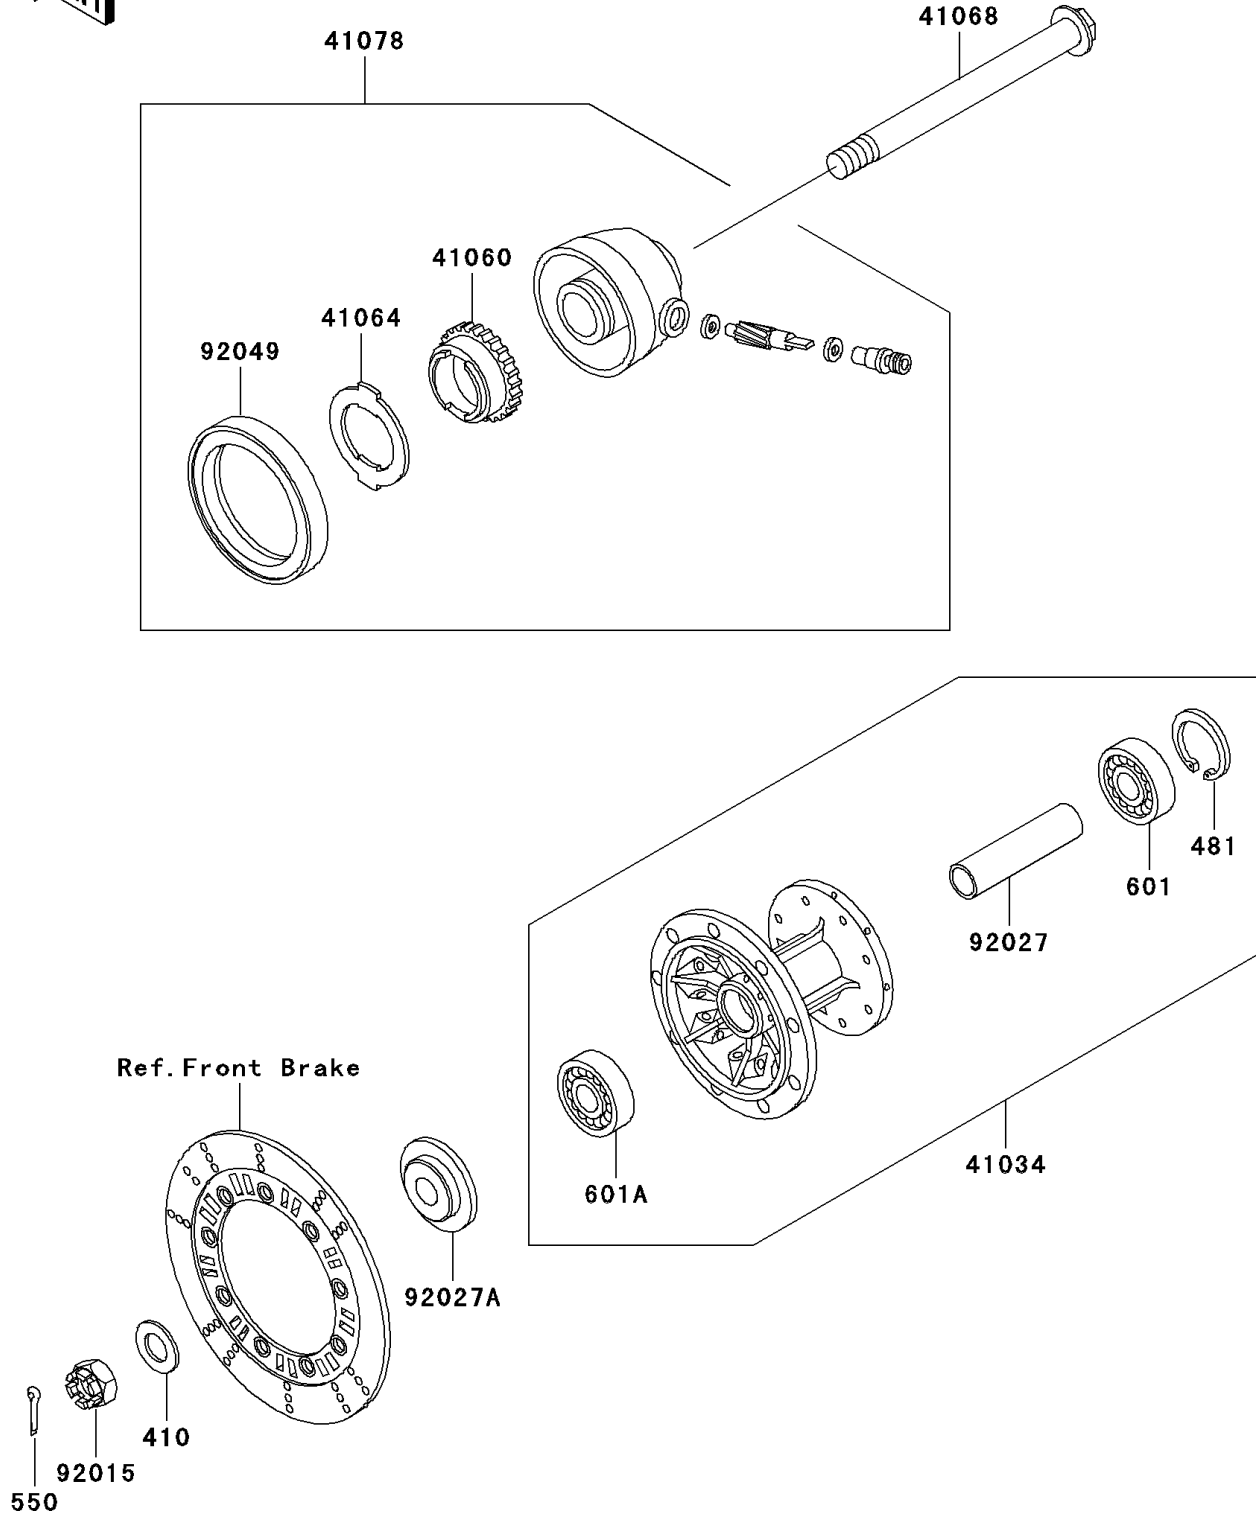

2004 KLR250 PARTS DIAGRAM

Front Hub

F2230

2004 KLR250 PARTS LIST

Front Hub

ITEM NAME	PART NUMBER	QUANTITY
WASHER-PLAIN-SMALL,14MM (Ref # 410)	410B1400	1
CIRCLIP-TYPE-C,35MM (Ref # 481)	481J3500	1
PIN-COTTER,3.0X25 (Ref # 550)	550D3025	1
BEARING-BALL,#6202UG (Ref # 601)	601B6202UG	1
BEARING-BALL,#6203UG (Ref # 601A)	601B6203UG	1
DRUM-ASSY,FRONT BRAKE (Ref # 41034)	41034-1128	1
GEAR-METER SCREW,24T (Ref # 41060)	41060-1101	1
RECEIVER-SPEEDOMETER (Ref # 41064)	41064-1051	1
AXLE,FR (Ref # 41068)	41068-1236	1
CASE-ASSY-METER GEAR (Ref # 41078)	41078-1051	1
NUT,CASTLE,14MM (Ref # 92015)	92015-1765	1
COLLAR,FRONT BRAKE DRUM,L=79 (Ref # 92027)	92027-1683	1
COLLAR (Ref # 92027A)	92027-1864	1
SEAL-OIL,METER GEAR CASE (Ref # 92049)	92049-1172	1