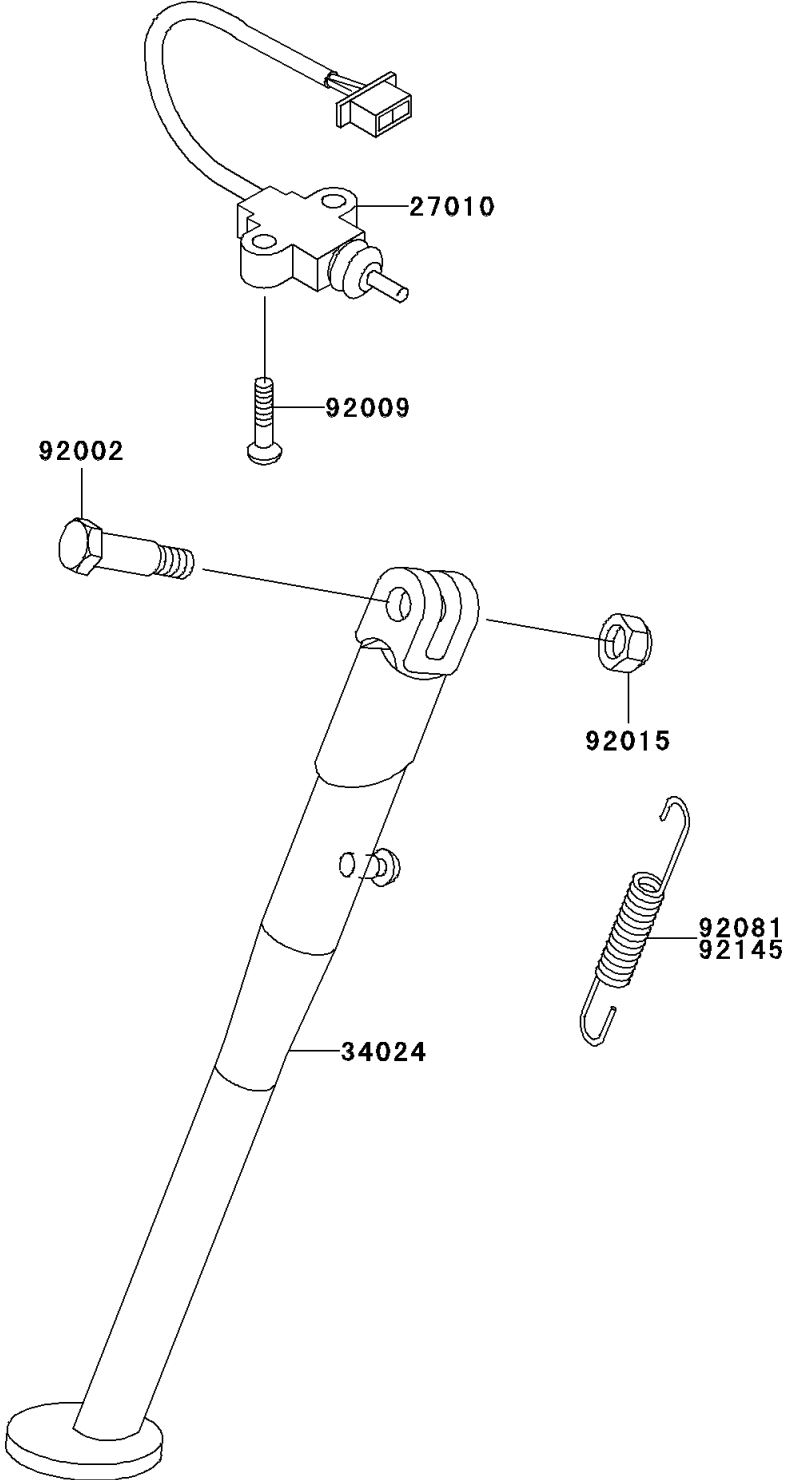

2005 KLR250 PARTS DIAGRAM

Stand(s)

F2190

2005 KLR250 PARTS LIST

Stand(s)

| ITEM NAME | PART NUMBER | QUANTITY |
|-----------------------------------|-------------|----------|
| SWITCH,SIDE STAND (Ref # 27010) | 27010-1189 | 1 |
| STAND-SIDE (Ref # 34024) | 34024-1182 | 1 |
| BOLT,SIDE STAND (Ref # 92002) | 92002-1813 | 1 |
| SCREW,5X20 (Ref # 92009) | 92009-1359 | 1 |
| NUT,LOCK,10MM,BLACK (Ref # 92015) | 92015-1188 | 1 |
| SPRING,SIDE STAND (Ref # 92145) | 92145-0127 | 1 |