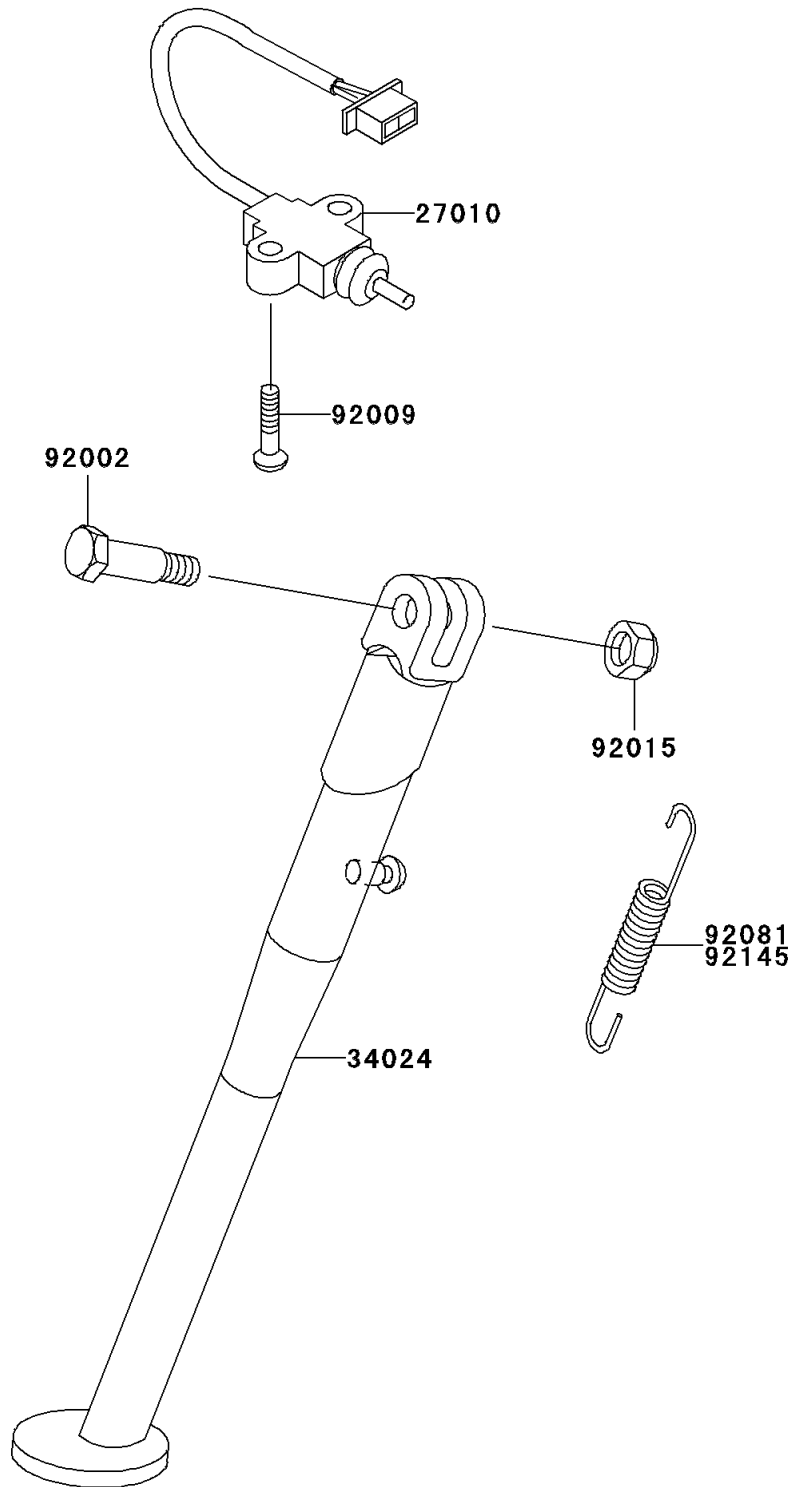

2004 KLR250 PARTS DIAGRAM

Stand(s)

F2190

2004 KLR250 PARTS LIST

Stand(s)

ITEM NAME	PART NUMBER	QUANTITY
SWITCH,SIDE STAND (Ref # 27010)	27010-1189	1
STAND-SIDE (Ref # 34024)	34024-1182	1
BOLT,SIDE STAND (Ref # 92002)	92002-1813	1
SCREW,5X20 (Ref # 92009)	92009-1359	2
NUT,LOCK,10MM,BLACK (Ref # 92015)	92015-1188	1
SPRING,SIDE STAND (Ref # 92081)	92081-1376	1