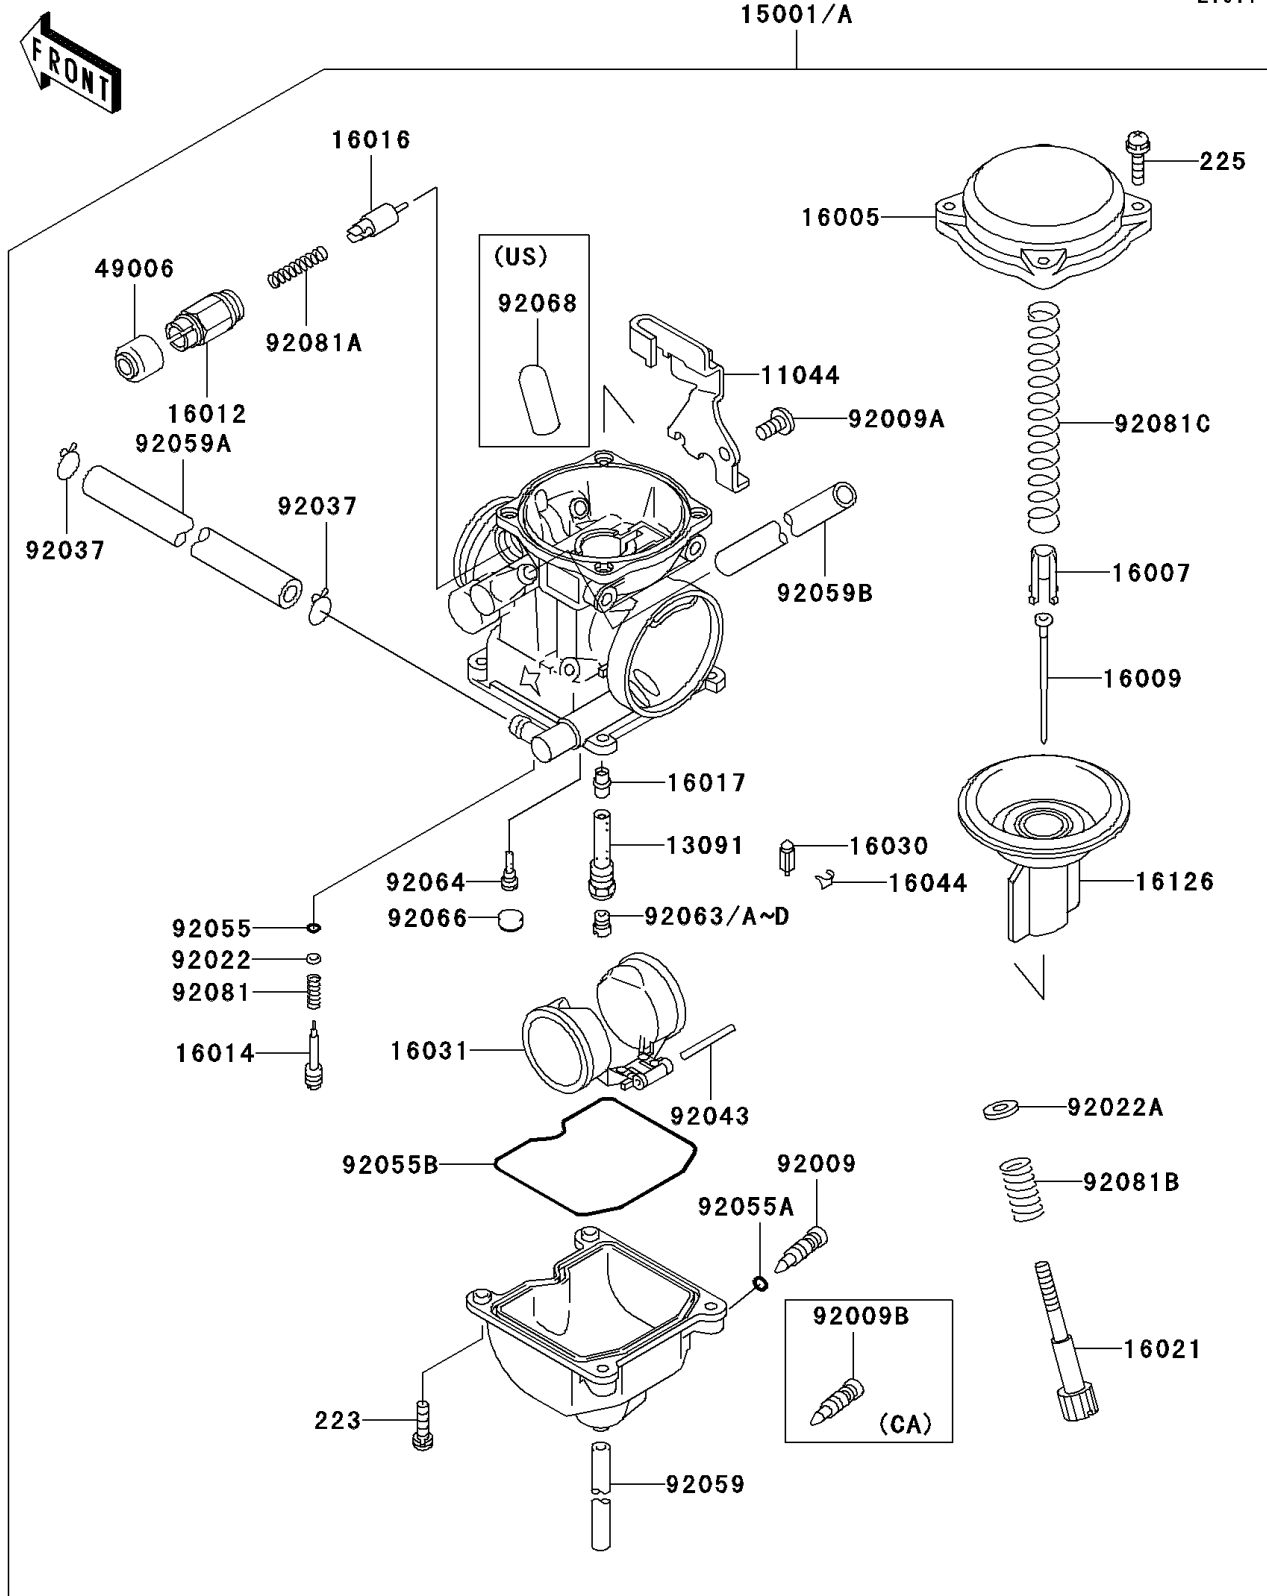

2003 KLR250 PARTS DIAGRAM

Carburetor

E1611