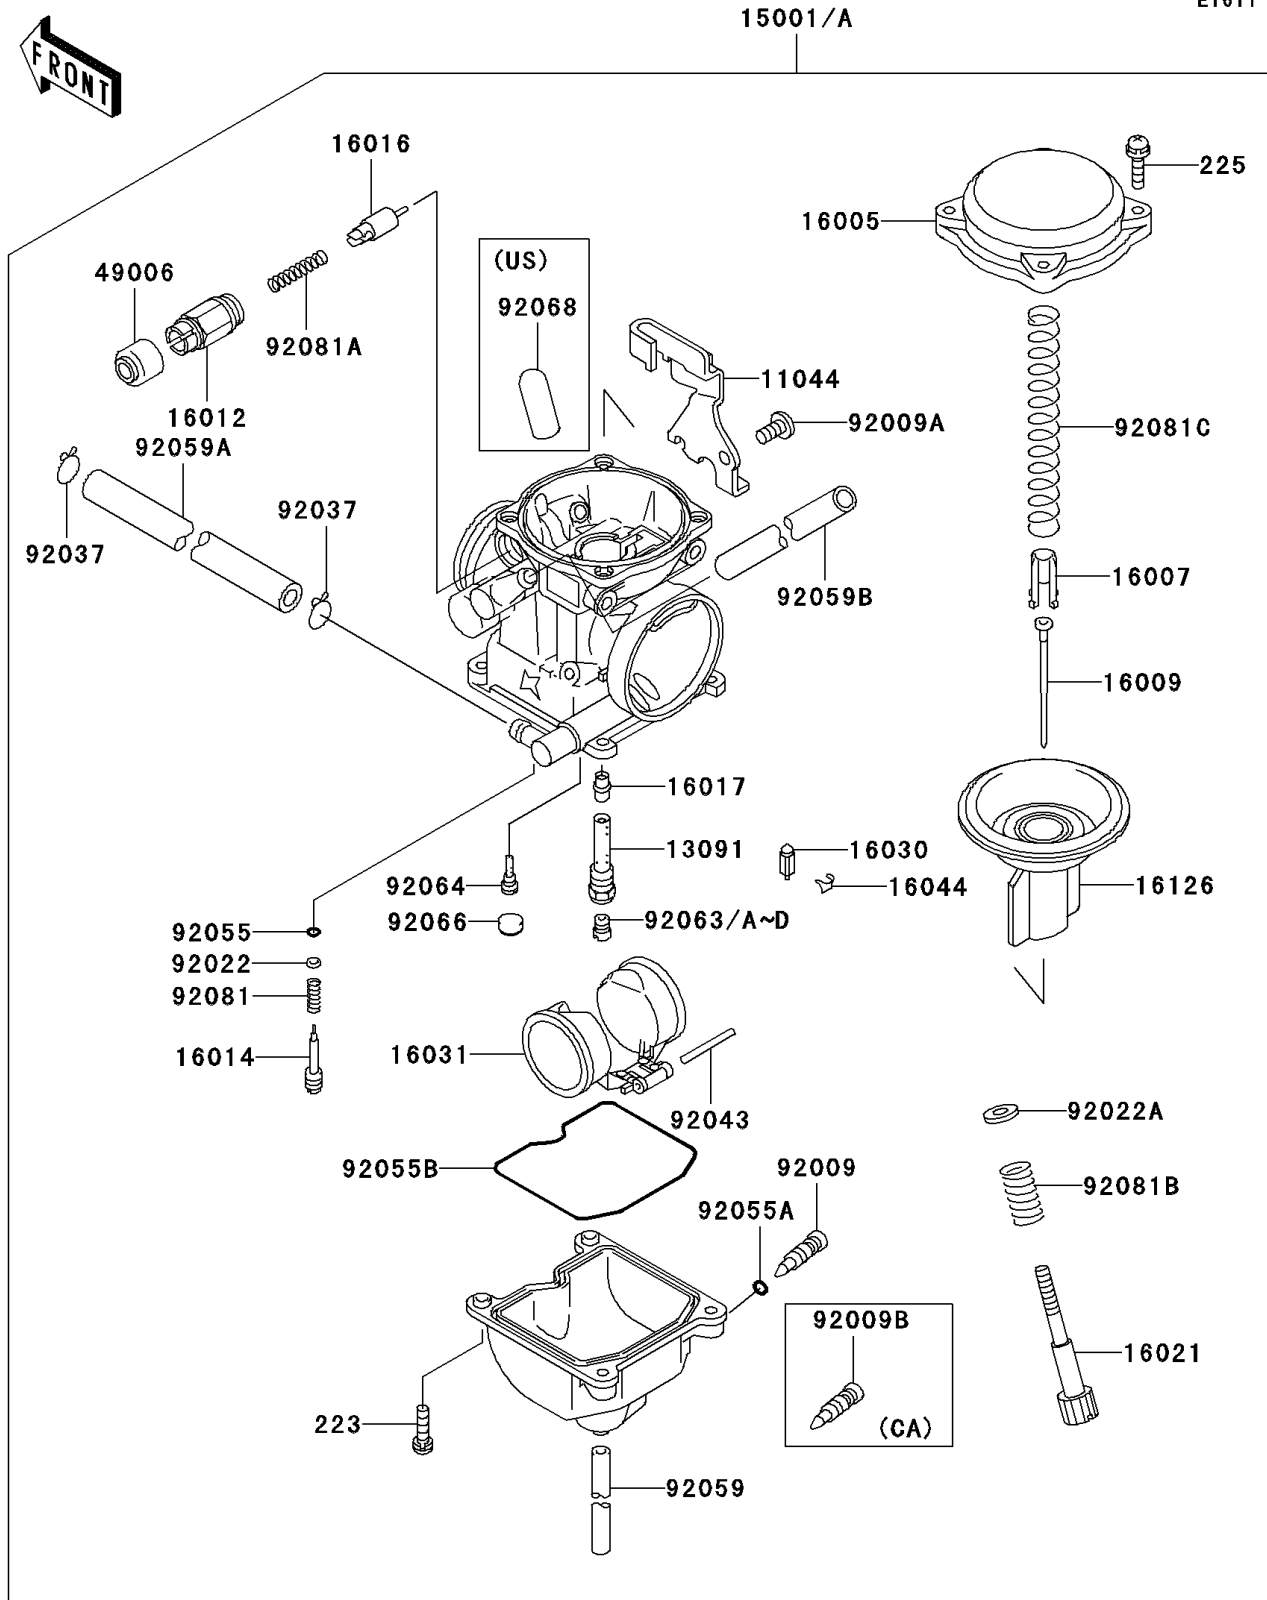

2003 KLR250 PARTS DIAGRAM

Carburetor

E1611

2003 KLR250 PARTS LIST

Carburetor

ITEM NAME	PART NUMBER	QUANTITY
BRACKET,THROTTLE CABLE (Ref # 11044)	11044-1061	1
HOLDER,NEEDLE JET (Ref # 13091)	13091-1259	1
TOP-CHAMBER,MIXING,27/60 (Ref # 16005)	16005-1057	1
SEAT-SPRING,VALVE (Ref # 16007)	16007-1117	1
NEEDLE-JET,N31C (Ref # 16009)	16009-1255	1
CAP-STARTER PLUNGER (Ref # 16012)	16012-1055	1
SCREW-PILOT AIR (Ref # 16014)	16014-1029	1
PLUNGER,STARTER (Ref # 16016)	16016-1065	1
JET-NEEDLE (Ref # 16017)	16017-1265	1
SCREW-THROTTLE STOP (Ref # 16021)	16021-1109	1
VALVE-FLOAT (Ref # 16030)	16030-1007	1
FLOAT (Ref # 16031)	16031-1056	1
CLAMP,FLOAT VALVE (Ref # 16044)	16044-007	1
VALVE,VACUUM (Ref # 16126)	16126-1163	1
BOOT,STARTER PLUNGER (Ref # 49006)	49006-1165	1
SCREW,DRAIN,M6X1.0 (Ref # 92009)	92009-1095	1
SCREW,5X10 (Ref # 92009A)	92009-1365	1
WASHER,PLAIN (Ref # 92022)	92022-1003	1
WASHER,THROTTLE STOP SCREW (Ref # 92022A)	92022-1587	1
CLAMP,TUBE (Ref # 92037)	92037-1531	2
PIN,FLOAT (Ref # 92043)	92043-1207	1
RING-O,PILOT ADJUST (Ref # 92055)	92055-1002	1
RING-O (Ref # 92055A)	92055-1053	1
RING-O,FLOAT CHAMBER (Ref # 92055B)	92055-1222	1
TUBE,3.5X6.5X330 (Ref # 92059)	92059-111	1
TUBE,6.5X11.5X200 (Ref # 92059A)	92059-1538	1
TUBE,6.5X9.5X410 (Ref # 92059B)	92059-1539	1
JET-MAIN,#118 (Ref # 92063)	92063-1071	1
JET-MAIN,#120 (Ref # 92063A)	92063-1072	1