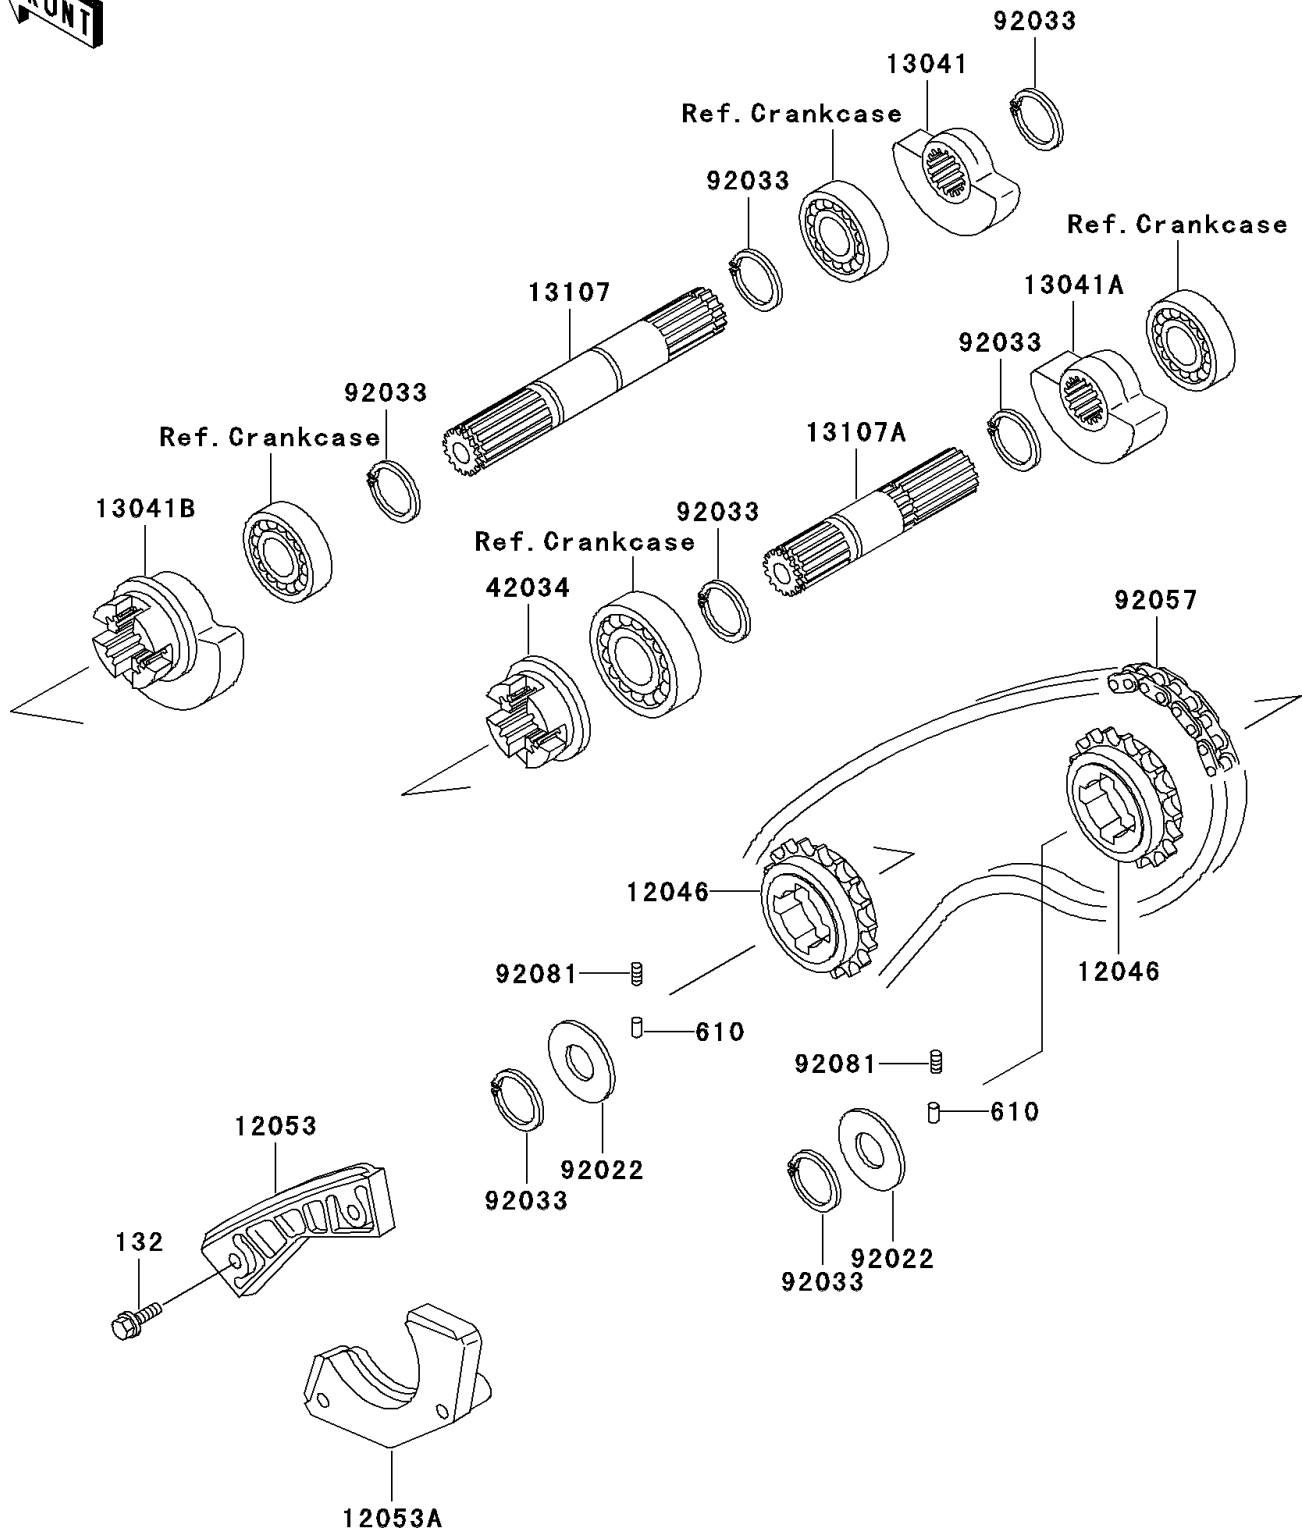

2005 KLR250 PARTS DIAGRAM

Balancer

E1323

2005 KLR250 PARTS LIST

Balancer

ITEM NAME	PART NUMBER	QUANTITY
BOLT-FLANGED-SMALL (Ref # 132)	132G0625	1
ROLLER,4X8 (Ref # 610)	610A0408	1
SPROCKET,BALANCER,21T (Ref # 12046)	12046-1066	1
GUIDE-CHAIN,UPP (Ref # 12053)	12053-1152	1
GUIDE-CHAIN,LWR (Ref # 12053A)	12053-1153	1
BALANCER,FR,RH (Ref # 13041)	13041-1057	1
BALANCER,RR (Ref # 13041A)	13041-1058	1
BALANCER,FR,LH (Ref # 13041B)	13041-1063	1
SHAFT,BALANCER,FR (Ref # 13107)	13107-1121	1
SHAFT,BALANCER,RR (Ref # 13107A)	13107-1122	1
COUPLING,BALANCER,RR (Ref # 42034)	42034-1063	1
WASHER,20.3X36X1.5 (Ref # 92022)	92022-1489	1
RING-SNAP,18MM (Ref # 92033)	92033-029	1
CHAIN,BALANCER,BF05T-U (Ref # 92057)	92057-1211	1
SPRING,BALANCER (Ref # 92081)	92081-135	1