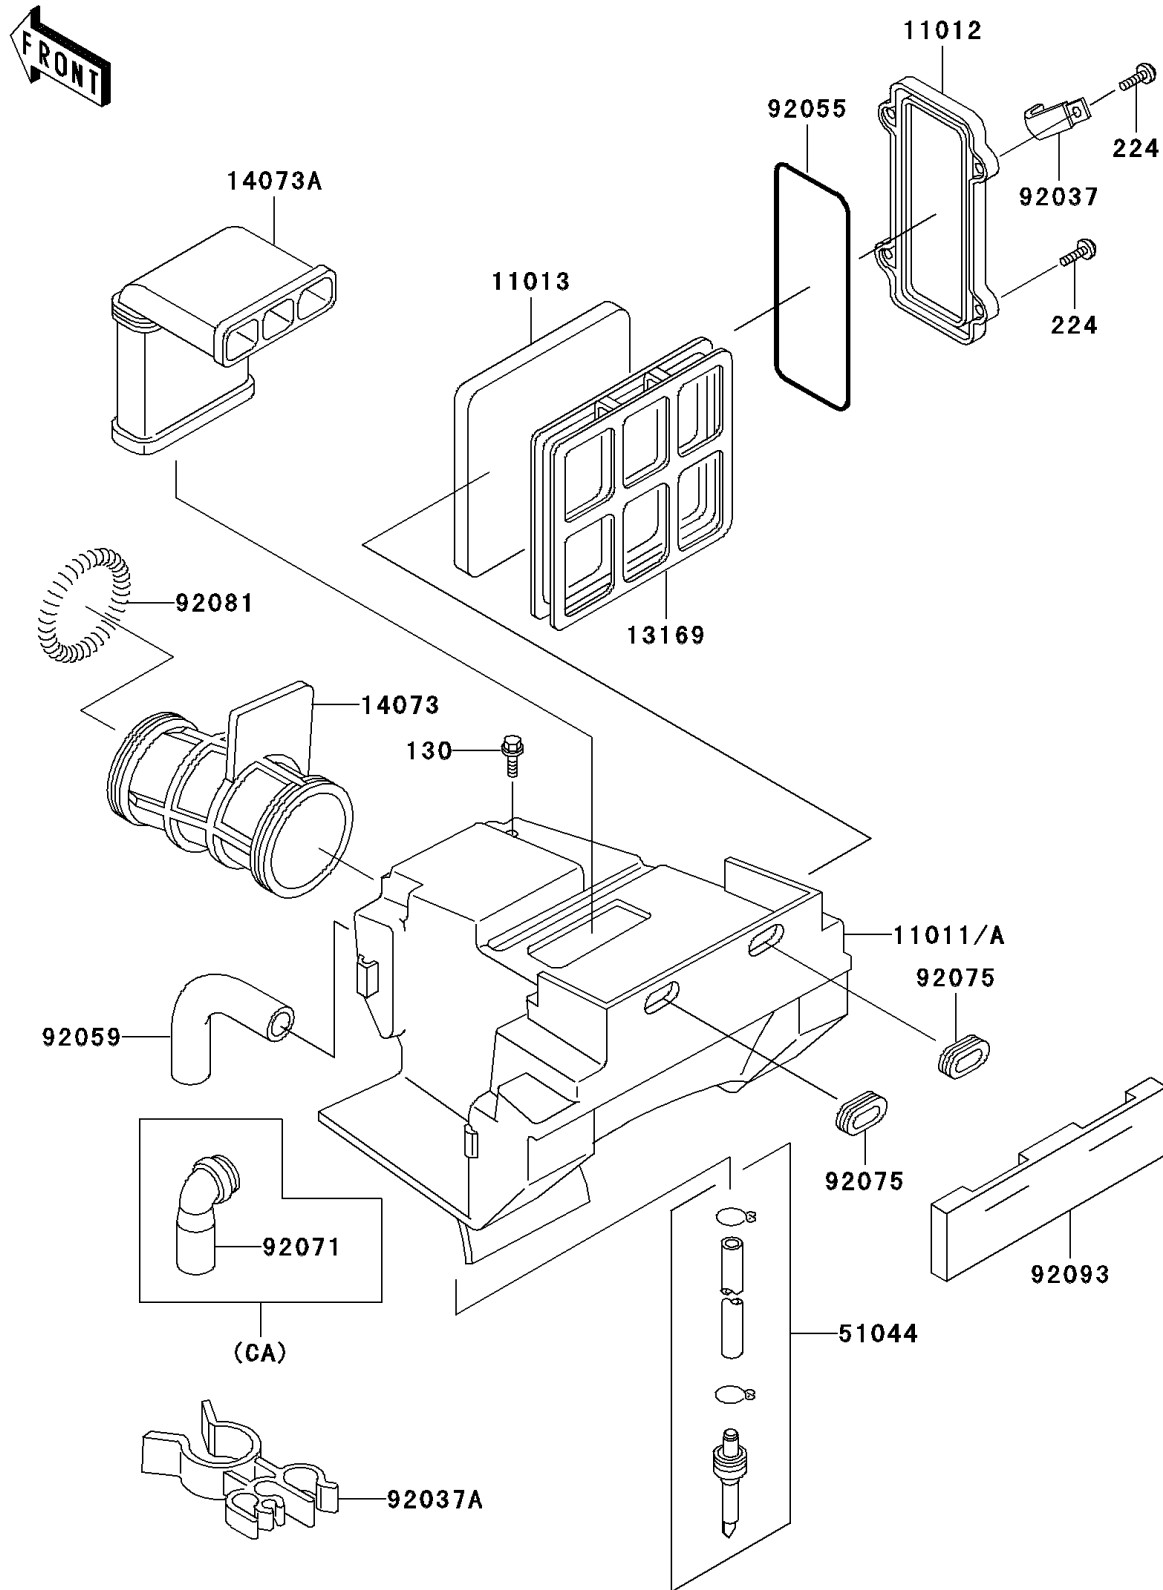

2004 KLR250 PARTS DIAGRAM

Air Cleaner

E1130

2004 KLR250 PARTS LIST

Air Cleaner

ITEM NAME	PART NUMBER	QUANTITY
BOLT-FLANGED,6X12 (Ref # 130)	130G0612	1
SCREW-PAN-WP-CROS (Ref # 224)	224C0614	1
CAP,ELEMENT (Ref # 11012)	11012-1661	1
ELEMENT-AIR FILTER (Ref # 11013)	11013-1117	1
PLATE,ELEMENT (Ref # 13169)	13169-1851	1
DUCT,CARBURETOR (Ref # 14073)	14073-1184	1
DUCT,INTAKE (Ref # 14073A)	14073-1185	1
TUBE-ASSY,AIR FILTER (Ref # 51044)	51044-1087	1
CLAMP,L=60 (Ref # 92037)	92037-1069	1
CLAMP (Ref # 92037A)	92037-1886	1
RING-O,AIR FILTER (Ref # 92055)	92055-1254	1
TUBE,BREATHER (Ref # 92059)	92059-1482	1
DAMPER (Ref # 92075)	92075-1513	1
SPRING,COIL (Ref # 92081)	92081-1177	1
SEAL (Ref # 92093)	92093-1187	1
CASE-AIR FILTER (Ref # 11011)	11011-1275	1
CASE-AIR FILTER (Ref # 11011A)	11011-1276	1
GROMMET,AIR FILTER (Ref # 92071)	92071-1114	1