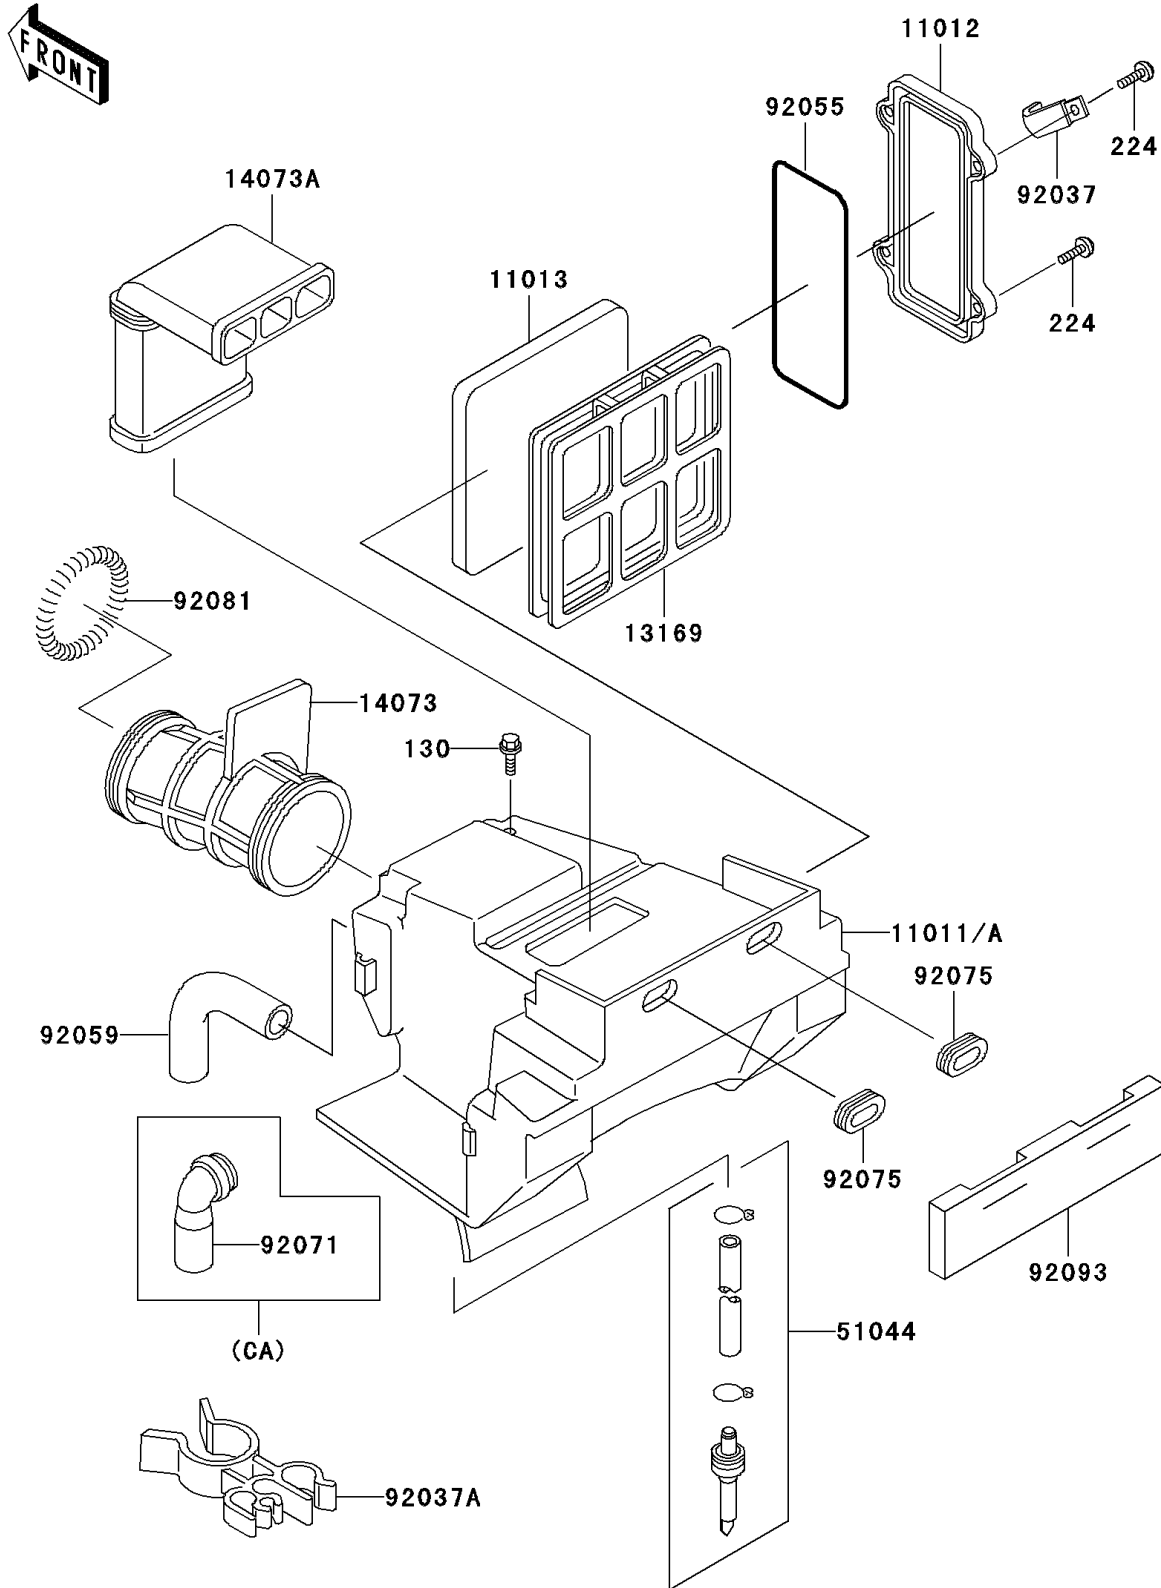

# 2004 KLR250 PARTS DIAGRAM

Air Cleaner

E1130

## 2004 KLR250 PARTS LIST

### Air Cleaner

ITEM NAME	PART NUMBER	QUANTITY
BOLT-FLANGED,6X12 (Ref # 130)	130G0612	1
SCREW-PAN-WP-CROS (Ref # 224)	224C0614	4
CAP,ELEMENT (Ref # 11012)	11012-1661	1
ELEMENT-AIR FILTER (Ref # 11013)	11013-1117	1
PLATE,ELEMENT (Ref # 13169)	13169-1851	1
DUCT,CARBURETOR (Ref # 14073)	14073-1184	1
DUCT,INTAKE (Ref # 14073A)	14073-1185	1
TUBE-ASSY,AIR FILTER (Ref # 51044)	51044-1087	1
CLAMP,L=60 (Ref # 92037)	92037-1069	1
CLAMP (Ref # 92037A)	92037-1886	1
RING-O,AIR FILTER (Ref # 92055)	92055-1254	1
TUBE,BREATHER (Ref # 92059)	92059-1482	1
DAMPER (Ref # 92075)	92075-1513	2
SPRING,COIL (Ref # 92081)	92081-1177	1
SEAL (Ref # 92093)	92093-1187	1
CASE-AIR FILTER (Ref # 11011)	11011-1275	1
CASE-AIR FILTER (Ref # 11011A)	11011-1276	1
GROMMET,AIR FILTER (Ref # 92071)	92071-1114	1