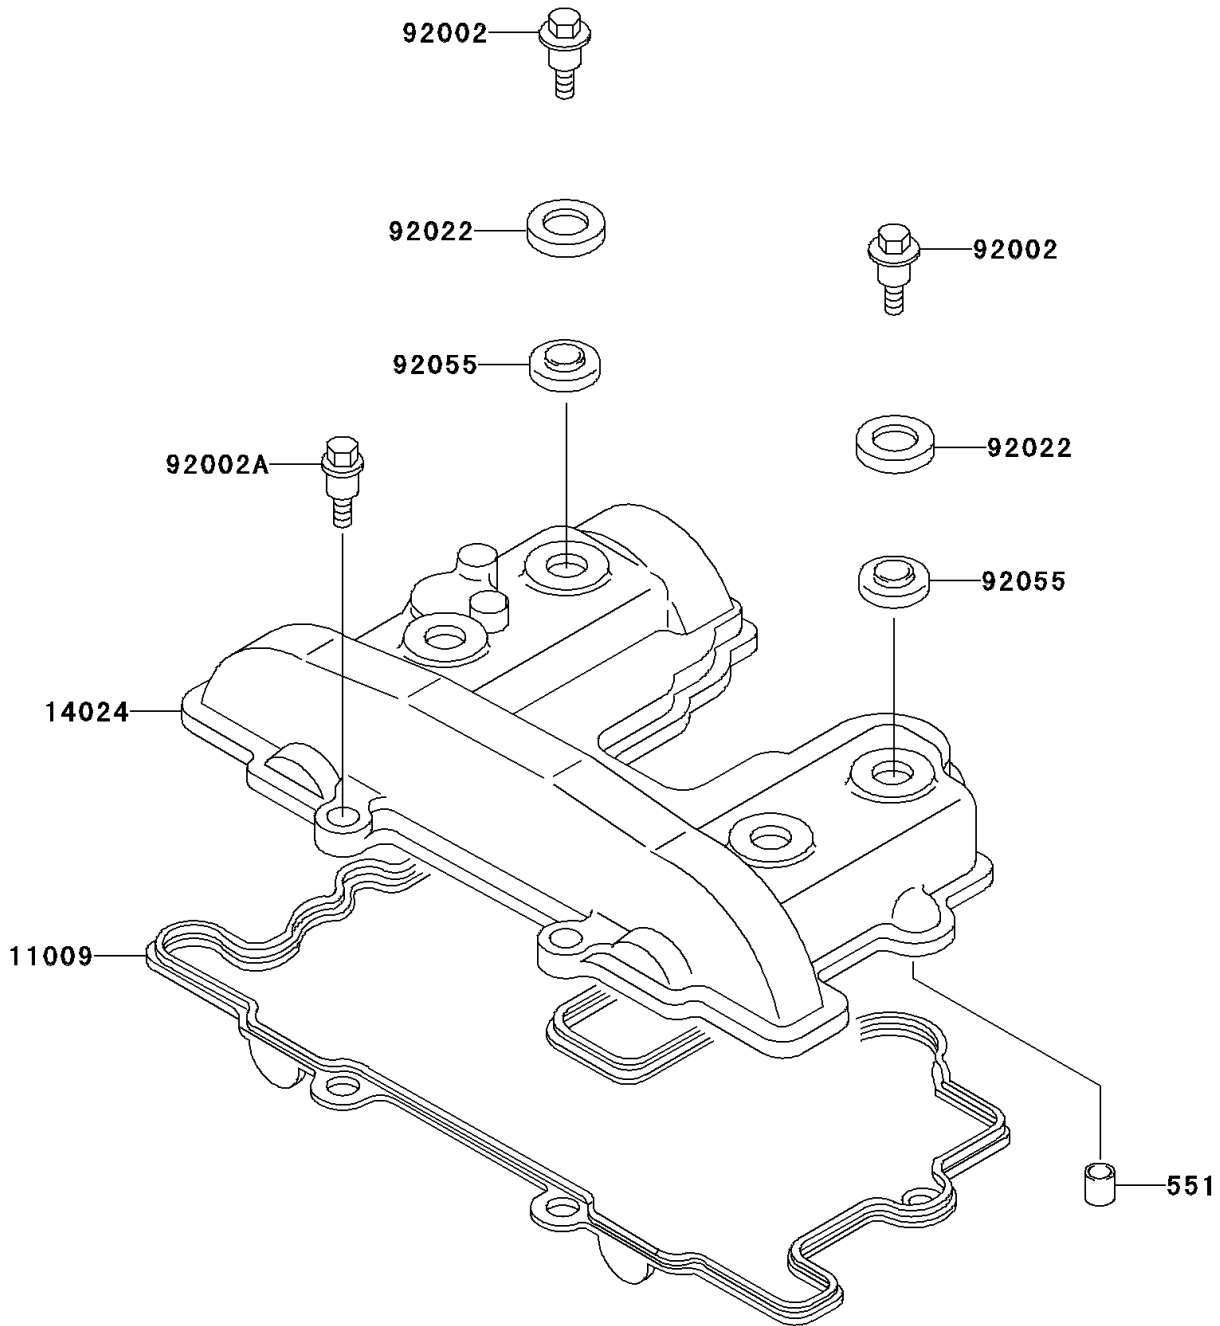

# 2004 KLR250 PARTS DIAGRAM

Cylinder Head Cover

E1112

## 2004 KLR250 PARTS LIST

### Cylinder Head Cover

ITEM NAME	PART NUMBER	QUANTITY
PIN-DOWEL (Ref # 551)	551A1016	2
GASKET,HEAD COVER (Ref # 11009)	11009-1607	1
COVER,CYLINDER HEAD (Ref # 14024)	14024-1218	1
BOLT,L=20.5 (Ref # 92002)	92002-1327	4
BOLT,L=21 (Ref # 92002A)	92002-1382	2
WASHER,HEAD COVER BOLT (Ref # 92022)	92022-1487	4
RING-O,HEAD COVER BOLT (Ref # 92055)	92055-1225	4