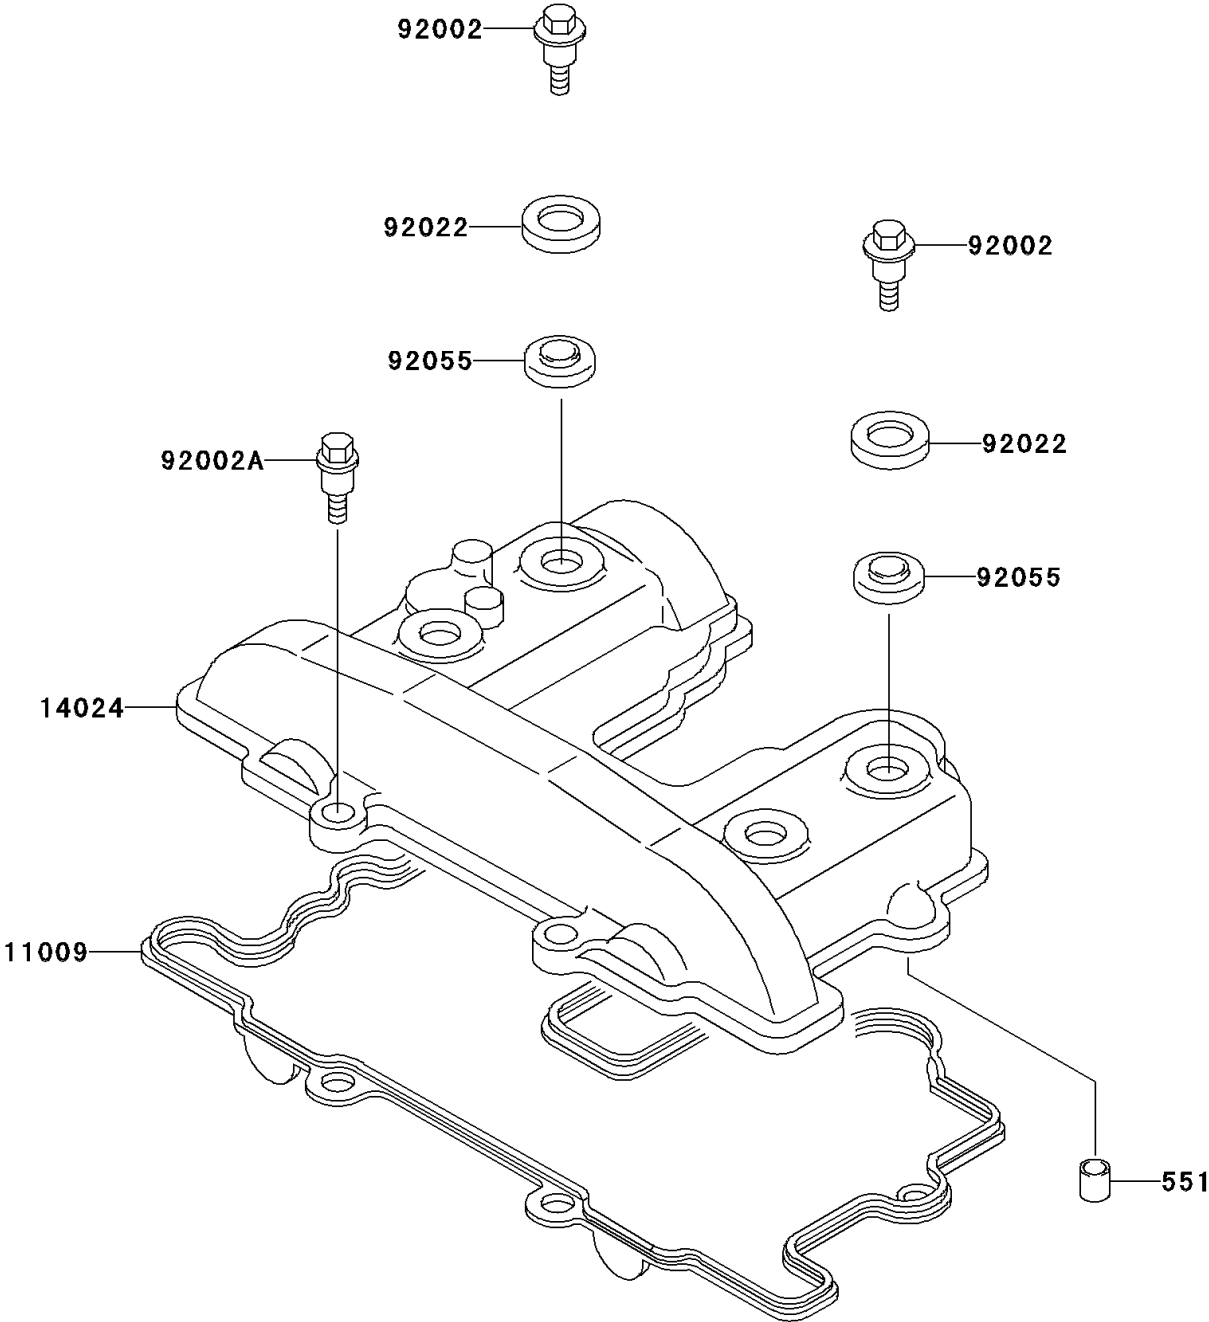

## 2004 KLR250 PARTS DIAGRAM

Cylinder Head Cover

E1112

## 2004 KLR250 PARTS LIST

Cylinder Head Cover

ITEM NAME	PART NUMBER	QUANTITY
PIN-DOWEL (Ref # 551)	551A1016	1
GASKET,HEAD COVER (Ref # 11009)	11009-1607	1
COVER,CYLINDER HEAD (Ref # 14024)	14024-1218	1
BOLT,L=20.5 (Ref # 92002)	92002-1327	1
BOLT,L=21 (Ref # 92002A)	92002-1382	1
WASHER,HEAD COVER BOLT (Ref # 92022)	92022-1487	1
RING-O,HEAD COVER BOLT (Ref # 92055)	92055-1225	1