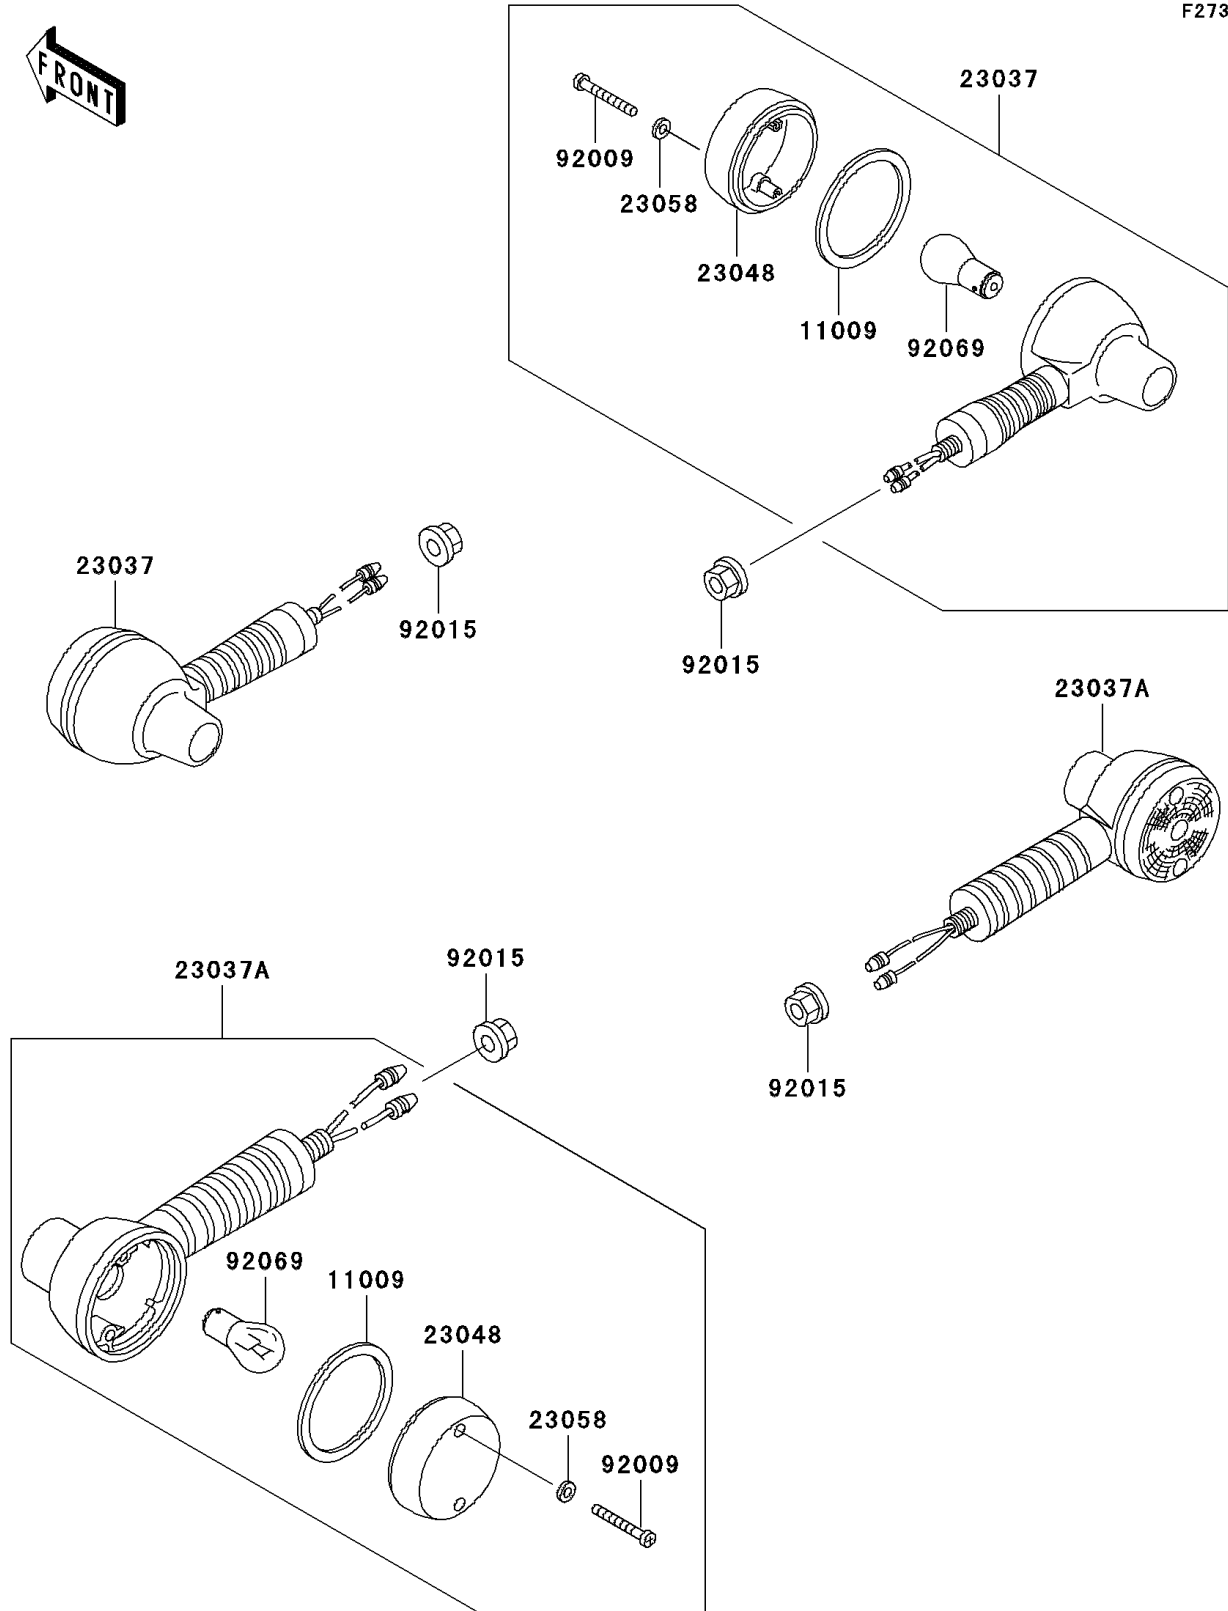

2000 KLR250 PARTS DIAGRAM

Turn Signals

F2730

2000 KLR250 PARTS LIST

Turn Signals

ITEM NAME	PART NUMBER	QUANTITY
-----------	-------------	----------