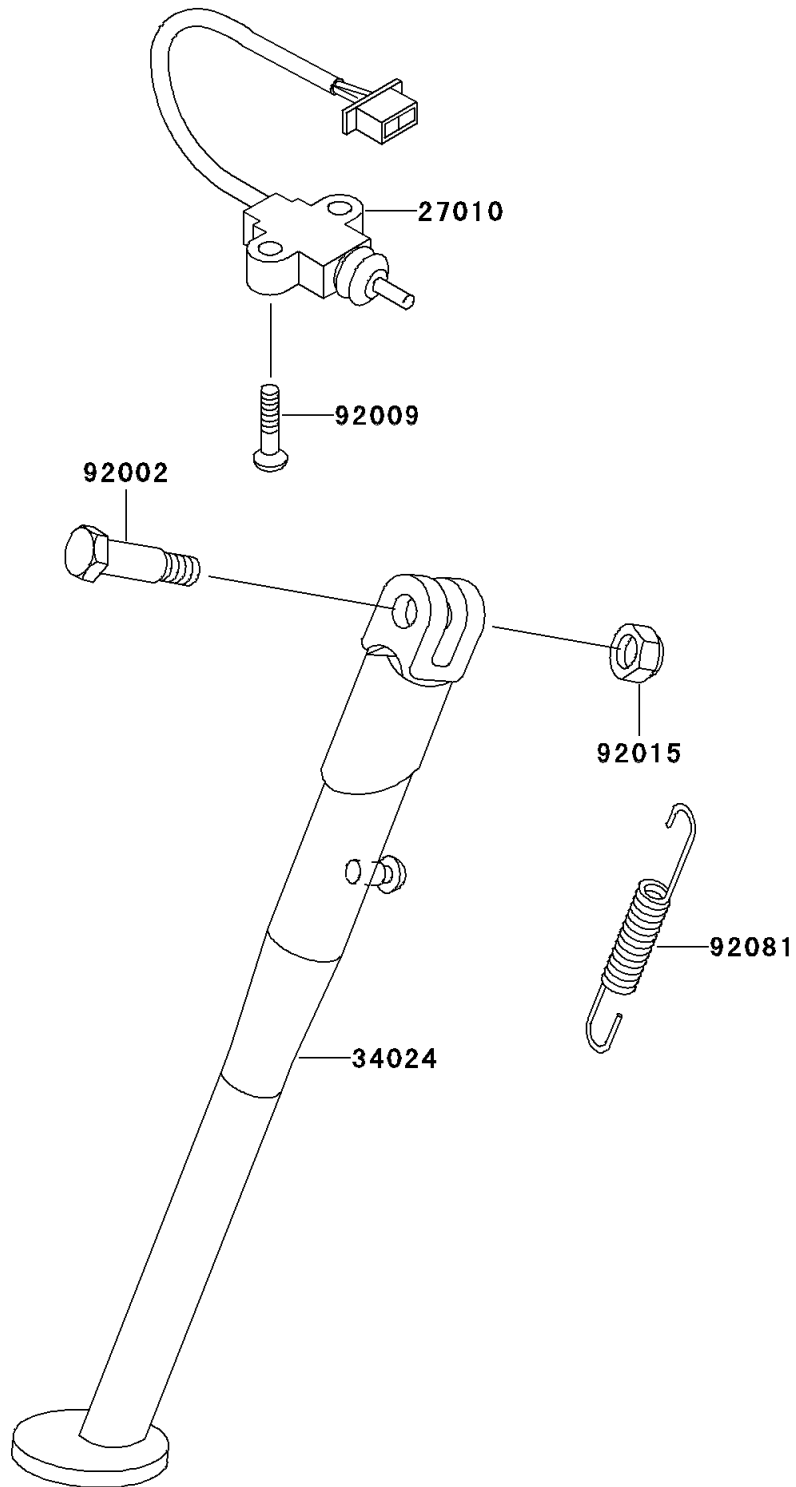

1998 KLR250 PARTS DIAGRAM

Stand(s)

F2190

1998 KLR250 PARTS LIST

Stand(s)

ITEM NAME	PART NUMBER	QUANTITY
SWITCH,SIDE STAND (Ref # 27010)	27010-1189	1
STAND-SIDE (Ref # 34024)	34024-1182	1
BOLT,SIDE STAND (Ref # 92002)	92002-1813	1
SCREW,5X20 (Ref # 92009)	92009-1359	2
NUT,LOCK,10MM,BLACK (Ref # 92015)	92015-1188	1
SPRING,SIDE STAND (Ref # 92081)	92081-1376	1