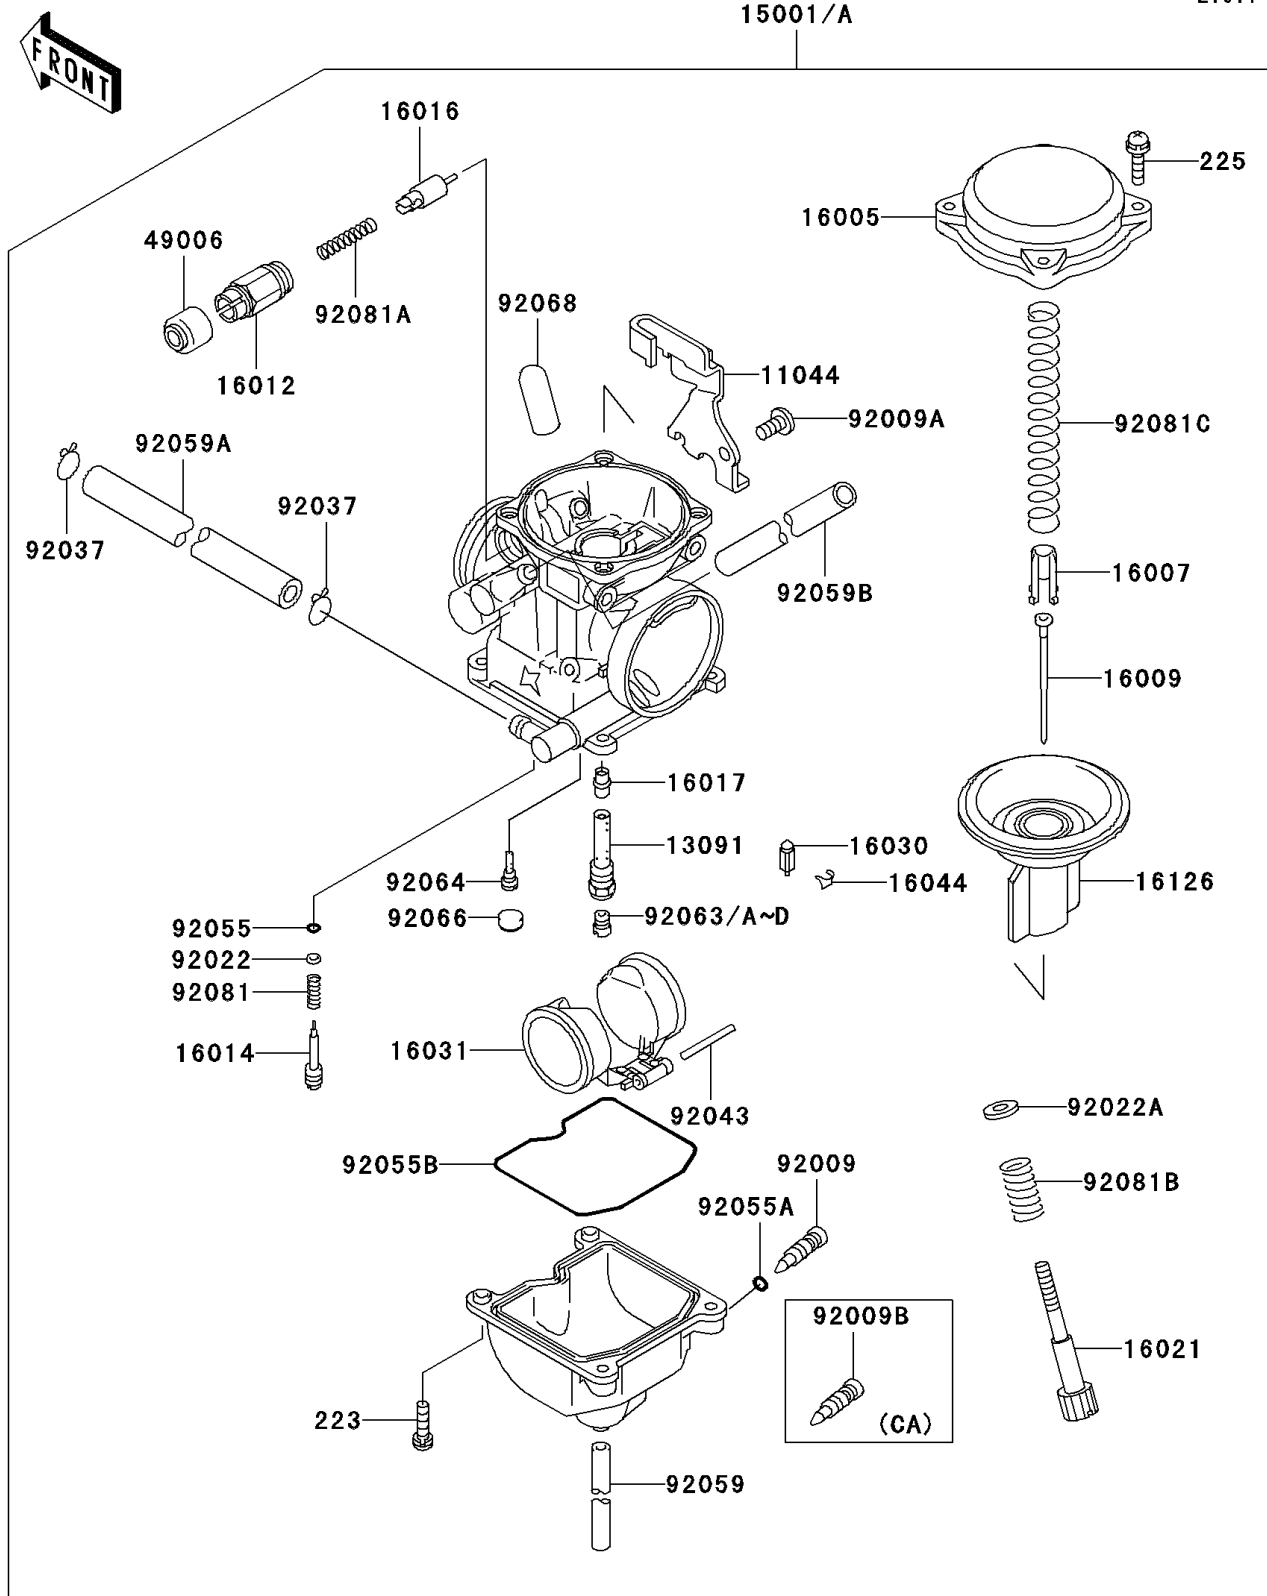

2000 KLR250 PARTS DIAGRAM

Carburetor

E1611

2000 KLR250 PARTS LIST

Carburetor

ITEM NAME	PART NUMBER	QUANTITY
BRACKET,THROTTLE CABLE (Ref # 11044)	11044-1061	1
HOLDER,NEEDLE JET (Ref # 13091)	13091-1259	1
TOP-CHAMBER,MIXING,27/60 (Ref # 16005)	16005-1057	1
SEAT-SPRING,VALVE (Ref # 16007)	16007-1117	1
NEEDLE-JET,N31C (Ref # 16009)	16009-1255	1
CAP-STARTER PLUNGER (Ref # 16012)	16012-1055	1
SCREW-PILOT AIR (Ref # 16014)	16014-1029	1
PLUNGER,STARTER (Ref # 16016)	16016-1065	1
JET-NEEDLE (Ref # 16017)	16017-1265	1
SCREW-THROTTLE STOP (Ref # 16021)	16021-1109	1
VALVE-FLOAT (Ref # 16030)	16030-1007	1
FLOAT (Ref # 16031)	16031-1056	1
CLAMP,FLOAT VALVE (Ref # 16044)	16044-007	1
VALVE,VACUUM (Ref # 16126)	16126-1163	1
BOOT,STARTER PLUNGER (Ref # 49006)	49006-1165	1
SCREW,DRAIN,M6X1.0 (Ref # 92009)	92009-1095	1
SCREW,5X10 (Ref # 92009A)	92009-1365	1
WASHER,PLAIN (Ref # 92022)	92022-1003	1
WASHER,THROTTLE STOP SCREW (Ref # 92022A)	92022-1587	1
CLAMP,TUBE (Ref # 92037)	92037-1531	2
PIN,FLOAT (Ref # 92043)	92043-1207	1
RING-O,PILOT ADJUST (Ref # 92055)	92055-1002	1
RING-O,DRAIN SCREW (Ref # 92055A)	92055-1053	1
RING-O,FLOAT CHAMBER (Ref # 92055B)	92055-1222	1
TUBE,3.5X6.5X330 (Ref # 92059)	92059-111	1
TUBE,6.5X11.5X200 (Ref # 92059A)	92059-1538	1
TUBE,6.5X9.5X410 (Ref # 92059B)	92059-1539	1
JET-MAIN,#118 (Ref # 92063)	92063-1071	1
JET-MAIN,#120 (Ref # 92063A)	92063-1072	1