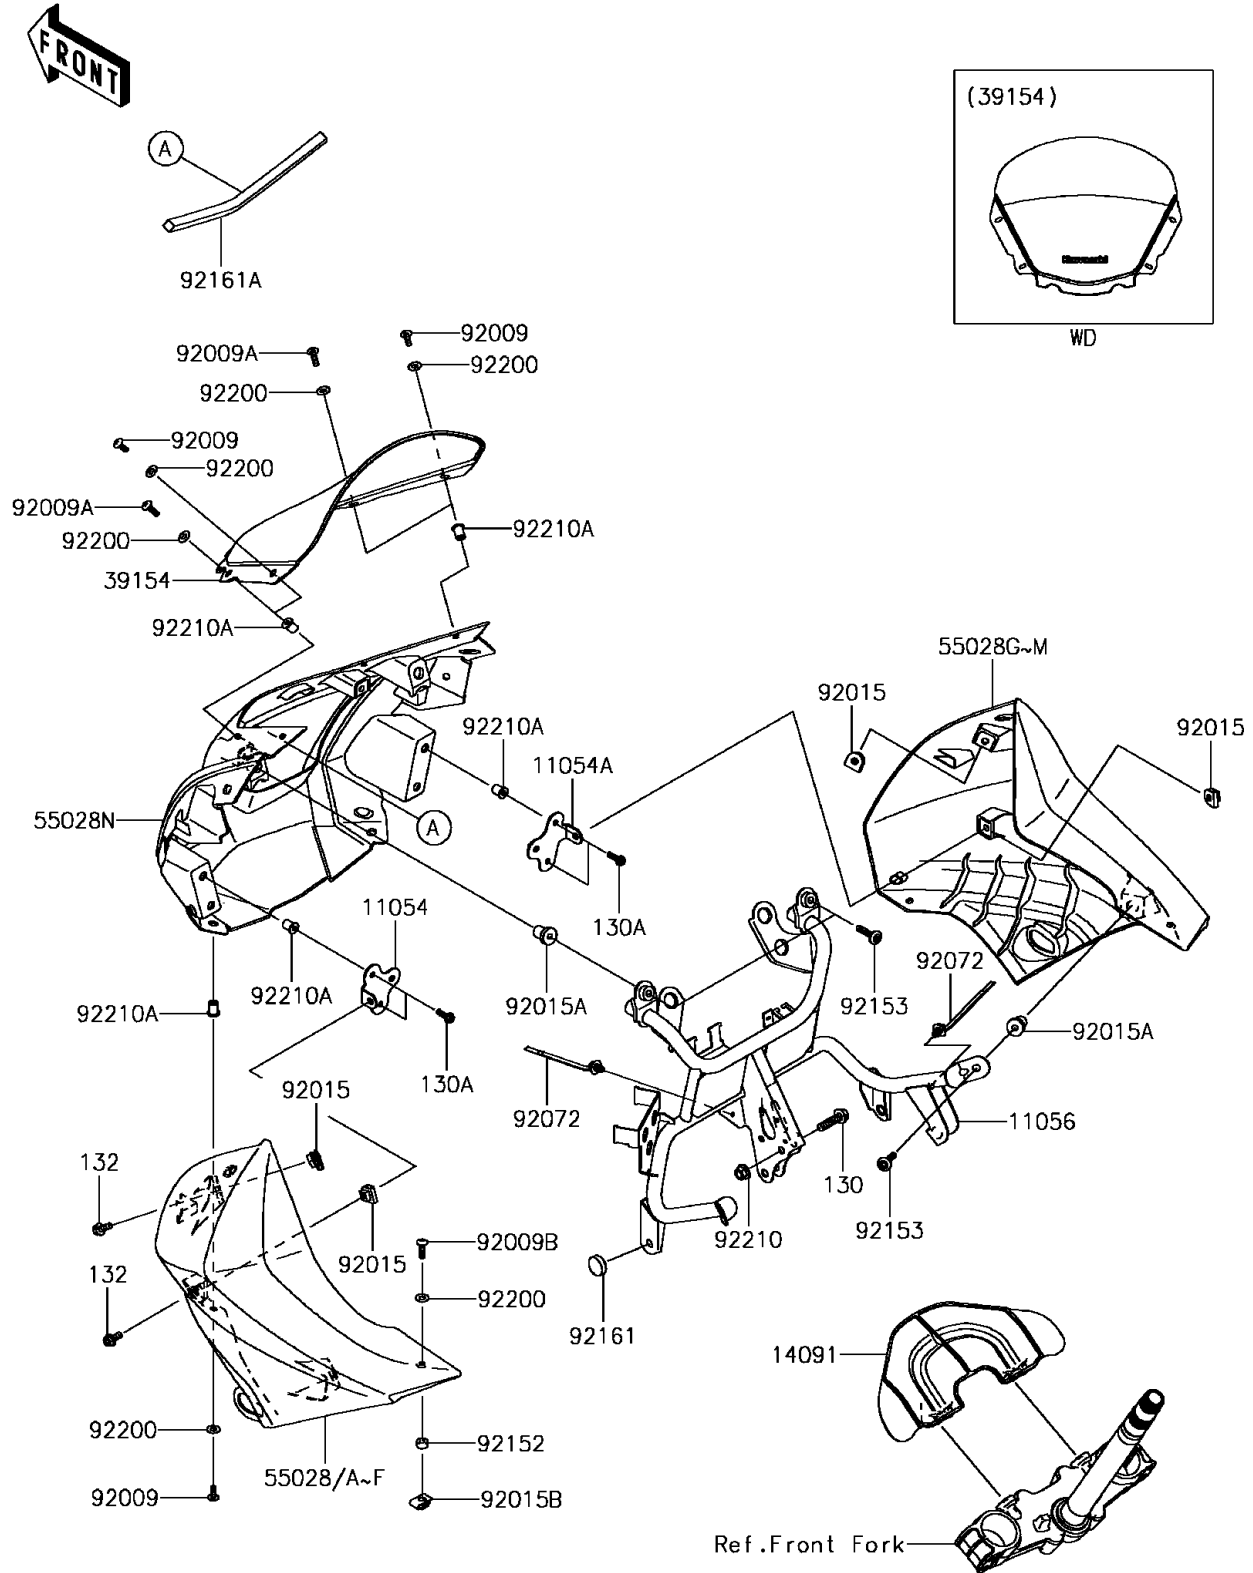

2017 KLR650 PARTS DIAGRAM

Cowling

F2871

2017 KLR650 PARTS LIST

Cowling

ITEM NAME	PART NUMBER	QUANTITY
BOLT-FLANGED,8X30 (Ref # 130)	130BA0830	1
BOLT-FLANGED,5X16 (Ref # 130A)	130BB0516	1
BOLT-FLANGED-SMALL,6X14 (Ref # 132)	132BB0614	1
BRACKET,UPP COWLING,LH (Ref # 11054)	11054-0457	1
BRACKET,UPP COWLING,RH (Ref # 11054A)	11054-0458	1
BRACKET,UPP COWLING (Ref # 11056)	11056-0188	1
COVER,SOUNDPROOF (Ref # 14091)	14091-0658	1
WINDSHIELD (Ref # 39154)	39154-5036	1
COWLING,UPP,LH,M.M.C.GRAY (Ref # 55028C)	55028-0111-51B	1
COWLING,UPP,LH,C.P.RED (Ref # 55028E)	55028-0111-A5	1
COWLING,UPP,RH,M.M.C.GRAY (Ref # 55028J)	55028-0112-51B	1
COWLING,UPP,RH,C.P.RED (Ref # 55028L)	55028-0112-A5	1
COWLING,UPP,CNT,F.BLACK (Ref # 55028N)	55028-0201-21	1
SCREW,5X14 (Ref # 92009)	92009-1653	1
SCREW,5X18 (Ref # 92009A)	92009-1655	1
SCREW,5X20,BLACK (Ref # 92009B)	92009-1656	1
NUT,6MM (Ref # 92015)	92015-1602	1
NUT,RUBBER,6MM (Ref # 92015A)	92015-1692	1
NUT,5MM (Ref # 92015B)	92015-1710	1
BAND (Ref # 92072)	92072-1414	1
COLLAR,5.6X12X5.7 (Ref # 92152)	92152-0618	1
BOLT,SOCKET,6X30 (Ref # 92153)	92153-1528	1
DAMPER (Ref # 92161)	92161-0336	1
DAMPER,UPP COWLING (Ref # 92161A)	92161-0536	1
WASHER,NYLON,5.3X11.5X0.5 (Ref # 92200)	92200-1480	1
NUT,FLANGED,8MM (Ref # 92210)	92210-0304	1
NUT,WELL,5MM (Ref # 92210A)	92210-0498	1