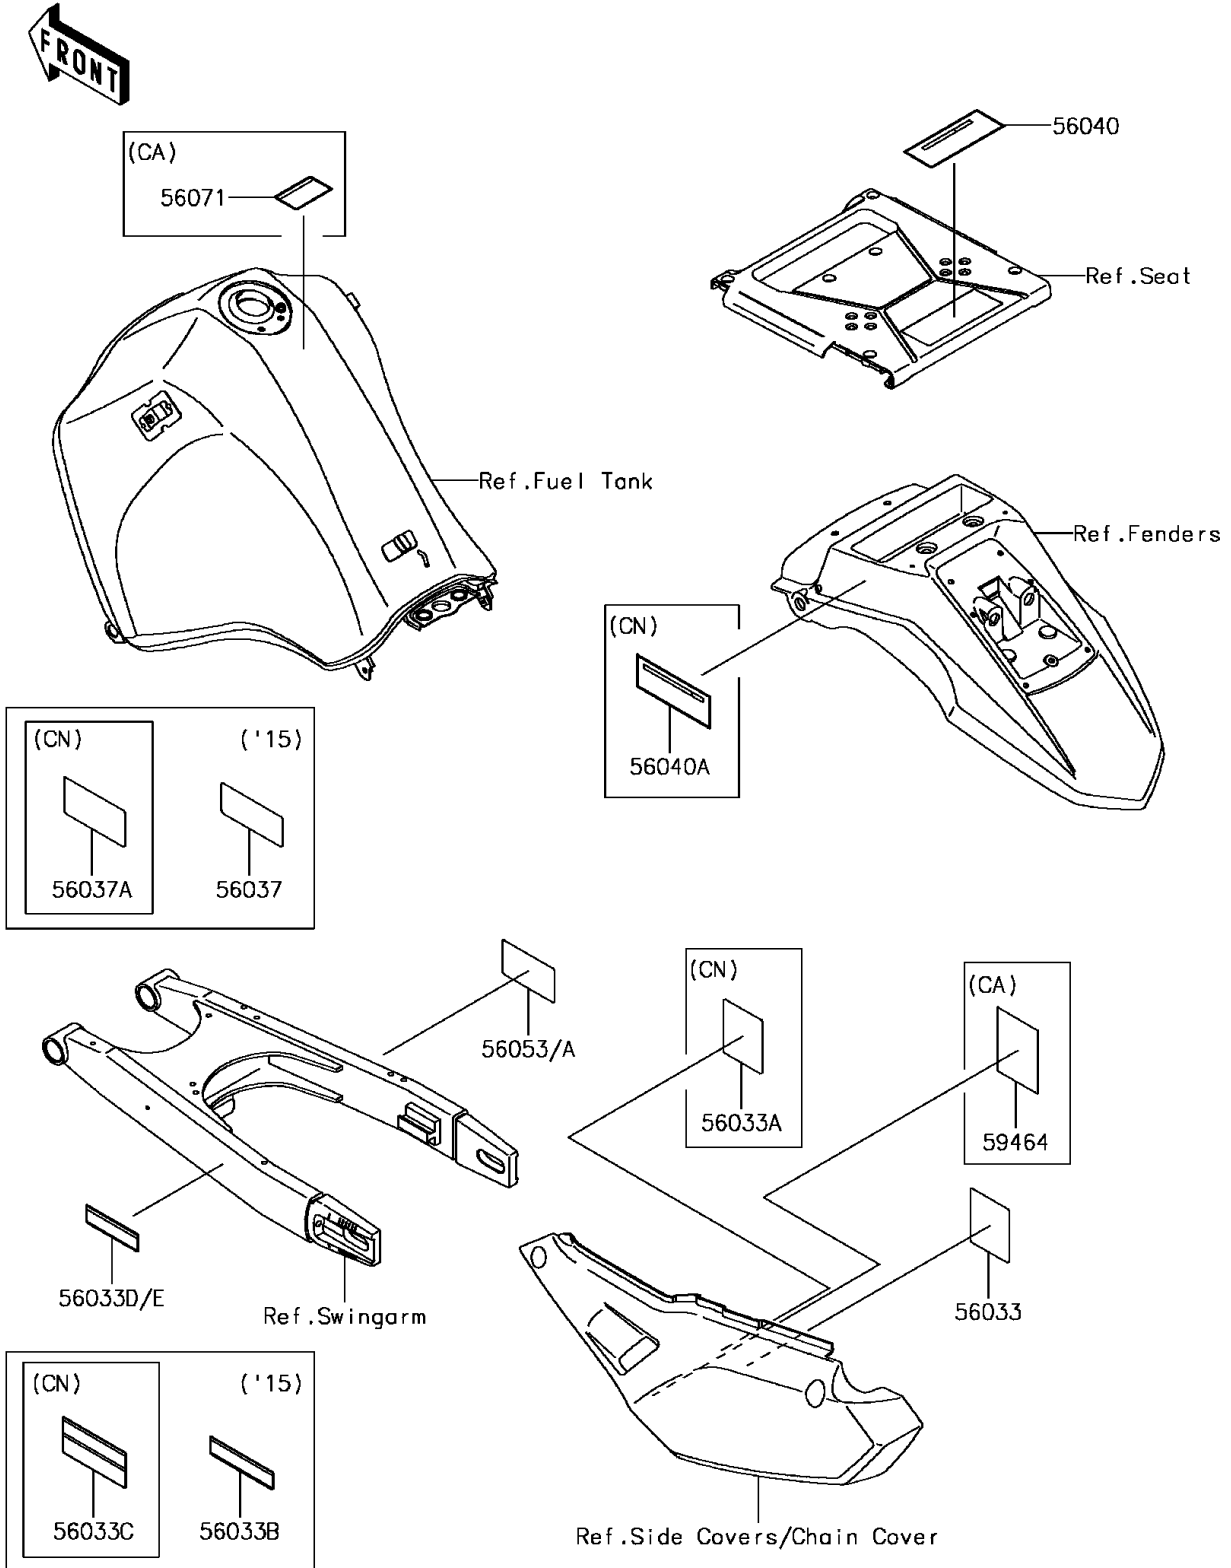

2017 KLR650 PARTS DIAGRAM

Labels

F2860

2017 KLR650 PARTS LIST

Labels

ITEM NAME	PART NUMBER	QUANTITY
LABEL-MANUAL,BATTERY VENT (Ref # 56033)	56033-0317	1
LABEL-MANUAL,CHAIN (Ref # 56033D)	56033-0852	1
LABEL-WARNING,CARRIER (Ref # 56040)	56040-1212	1
LABEL-SPECIFICATION,TIRE&LOAD (Ref # 56053)	56053-0924	1
LABEL-MANUAL,BATTERY VENT (Ref # 56033A)	56033-0318	1
LABEL-MANUAL,CHAIN (Ref # 56033E)	56033-0918	1
LABEL-WARNING,CARRIER (Ref # 56040A)	56040-1215	1
LABEL-SPECIFICATION,TIRE&LOAD (Ref # 56053A)	56053-1132	1
LABEL-WARNING,EVAPO (Ref # 56071)	56071-0158	1
LABEL-CERTIFICATION,EVAPO ROUT (Ref # 59464)	59464-1549	1