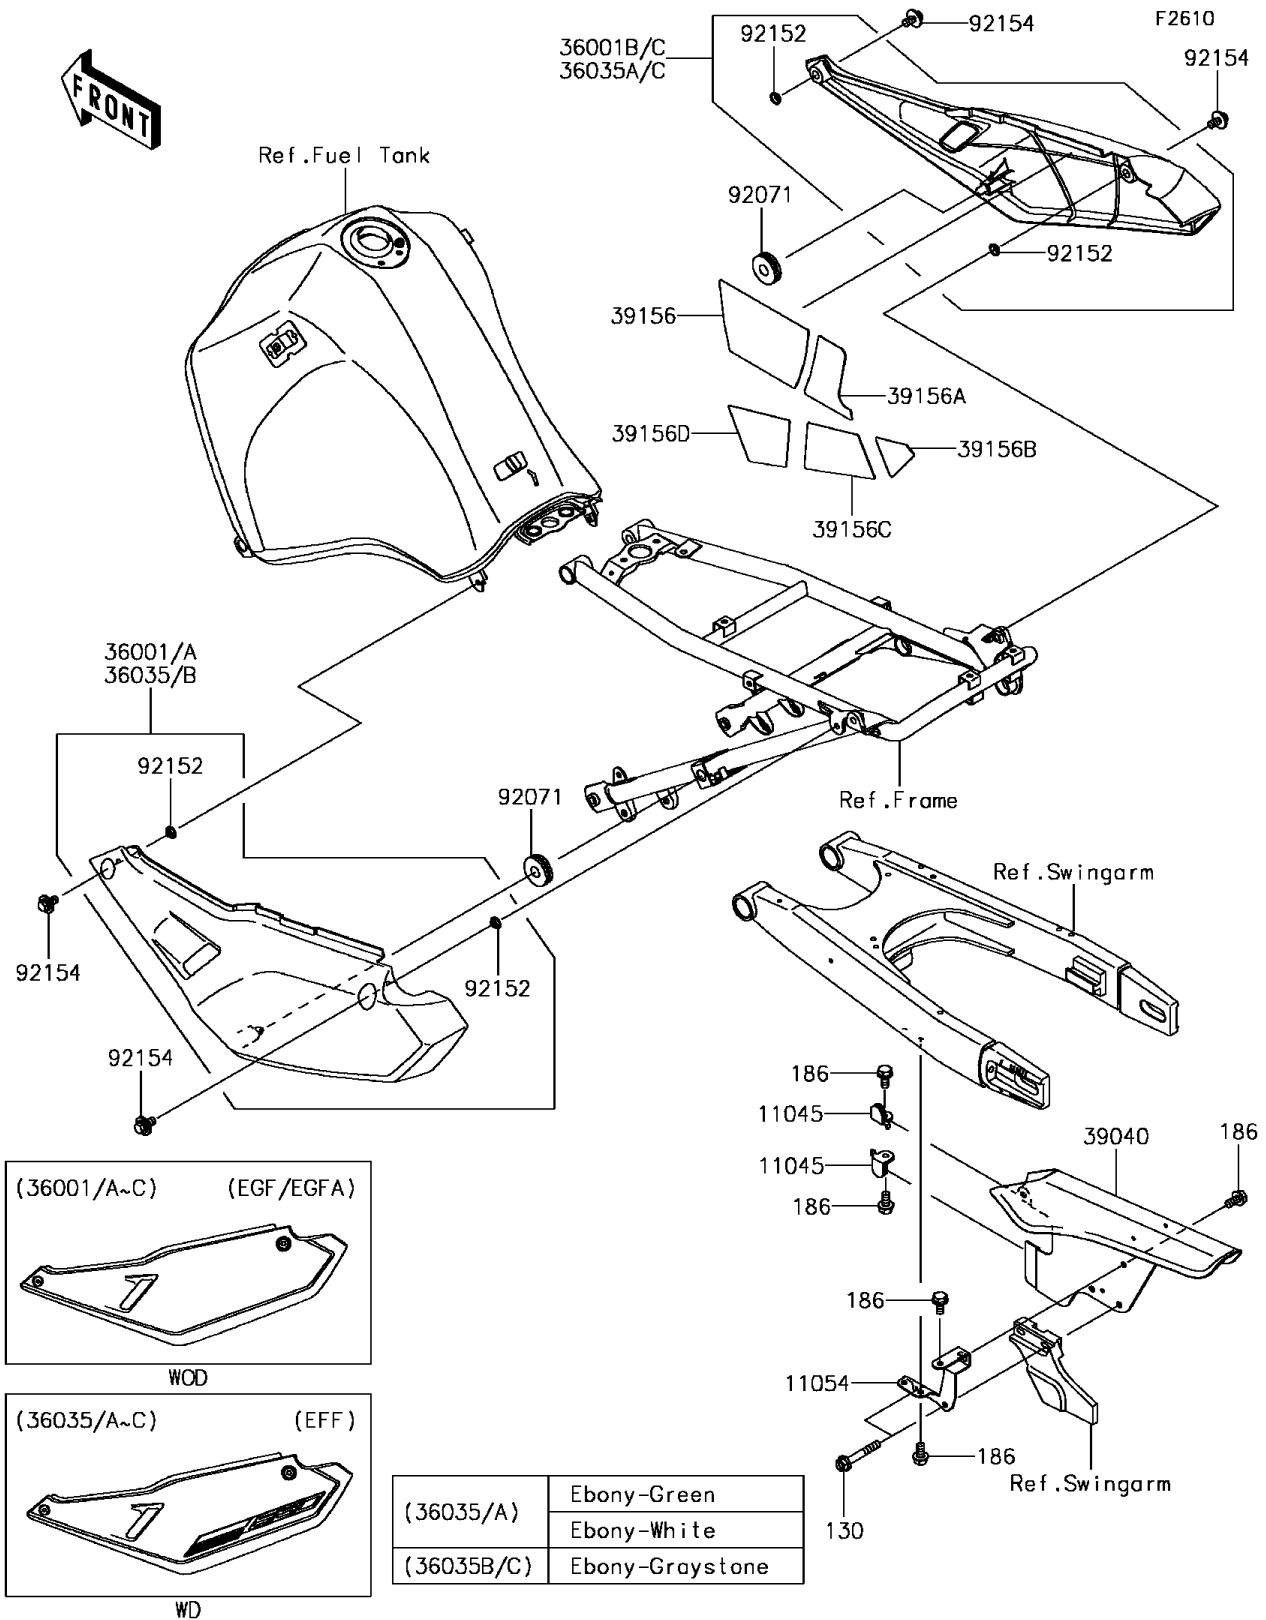

2017 KLR650 PARTS DIAGRAM

Side Covers/Chain Cover

2017 KLR650 PARTS LIST

Side Covers/Chain Cover

ITEM NAME	PART NUMBER	QUANTITY
BOLT-FLANGED,6X40 (Ref # 130)	130BA0640	1
BOLT-UPSET-WP,6X12 (Ref # 186)	186BA0612	1
BRACKET,CHAIN CASE,FR (Ref # 11045)	11045-1335	1
BRACKET,CHAIN CASE,RR (Ref # 11054)	11054-0390	1
COVER-SIDE,LH,EBONY (Ref # 36001A)	36001-0098-6C	1
COVER-SIDE,RH,EBONY (Ref # 36001C)	36001-0099-6C	1
COVER-ASSY-CHAIN CASE (Ref # 39040)	39040-0003	1
PAD,SIDE COVER,RH,UPP,FR (Ref # 39156)	39156-0652	1
PAD,SIDE COVER,RH,UPP,RR (Ref # 39156A)	39156-0653	1
PAD,SIDE COVER,RH,LWR,RR (Ref # 39156B)	39156-0654	1
PAD,SIDE COVER,RH,LWR,CNT (Ref # 39156C)	39156-0655	1
PAD,SIDE COVER,RH,LWR,FR (Ref # 39156D)	39156-0656	1
GROMMET (Ref # 92071)	92071-056	1
COLLAR,8.8X11.2X4 (Ref # 92152)	92152-0909	1
BOLT,FLANGED,6X12 (Ref # 92154)	92154-0369	1