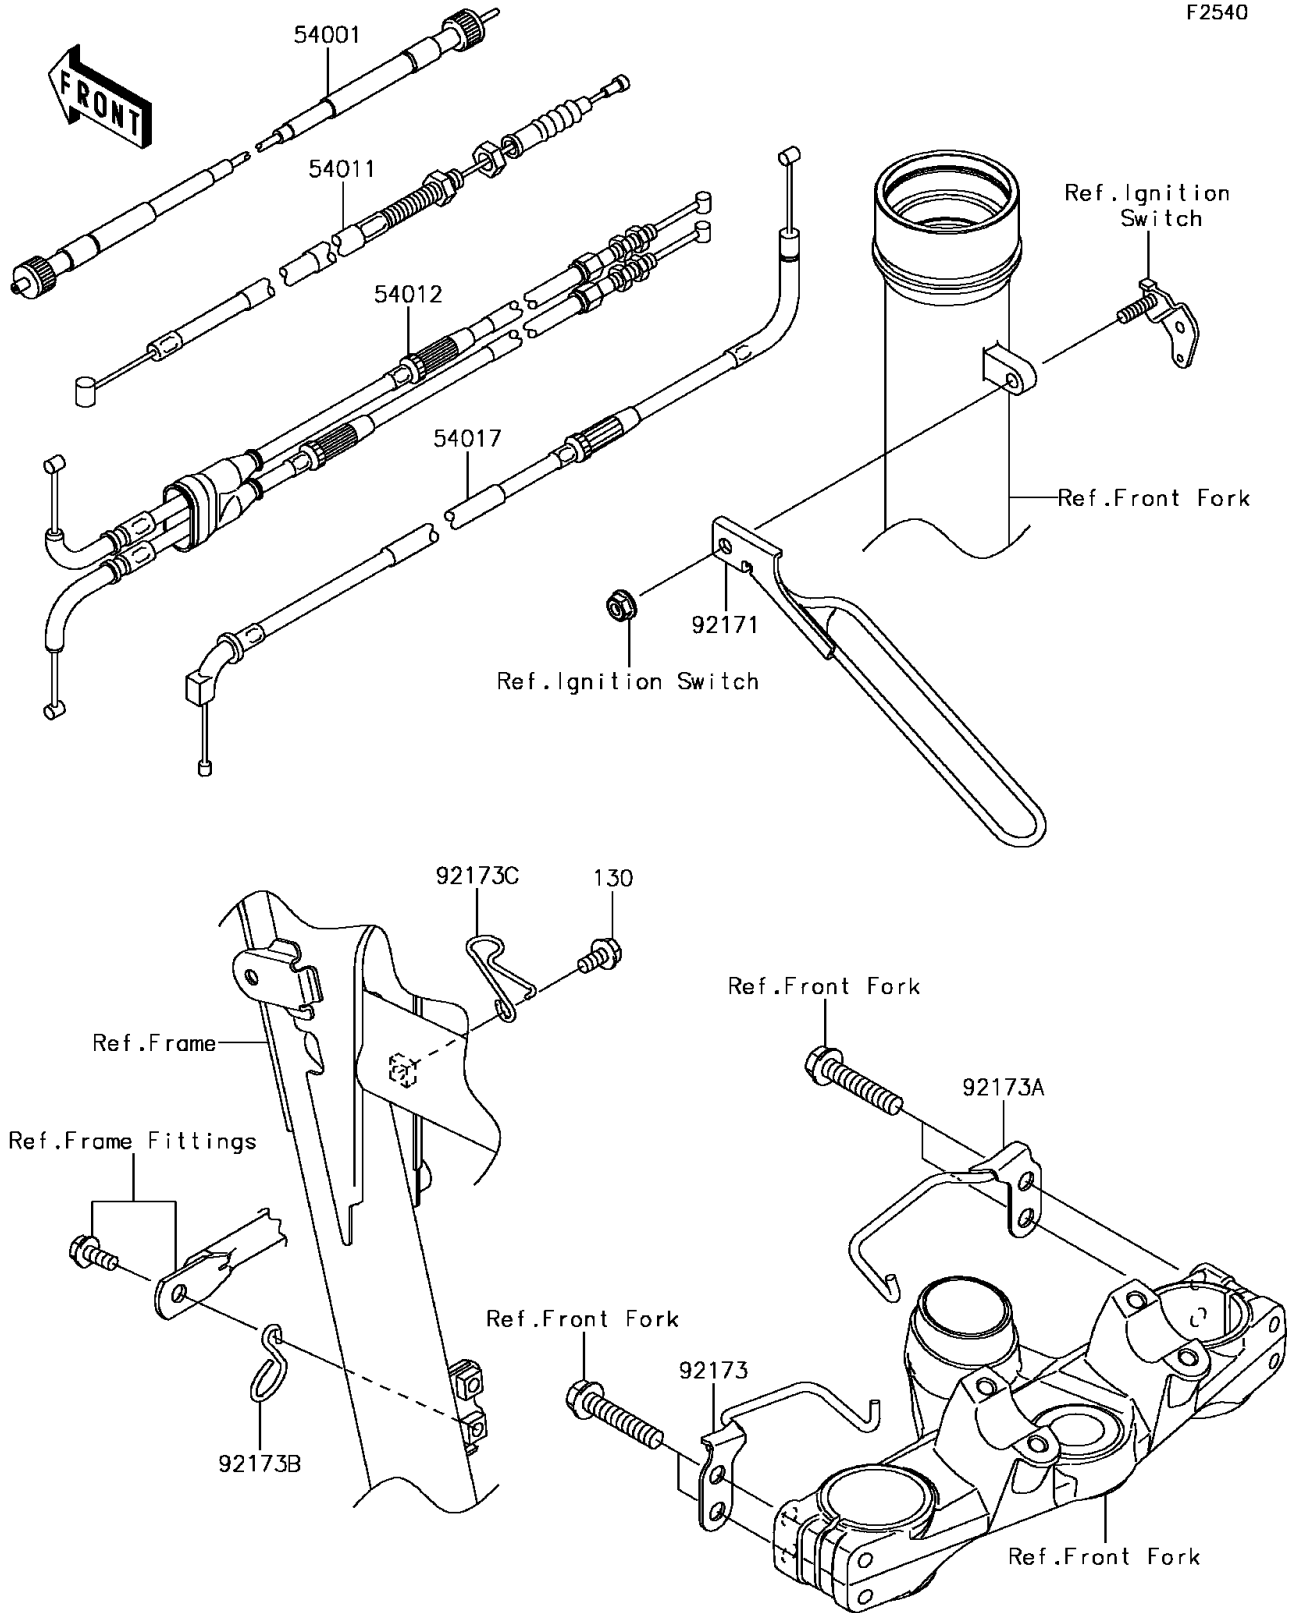

# 2017 KLR650 Camo PARTS DIAGRAM

## Cables

F2540

## 2017 KLR650 Camo PARTS LIST

### Cables

ITEM NAME	PART NUMBER	QUANTITY
BOLT-FLANGED,6X10 (Ref # 130)	130BB0610	1
CABLE-SPEEDMETER (Ref # 54001)	54001-0026	1
CABLE-CLUTCH (Ref # 54011)	54011-0556	1
CABLE-THROTTLE (Ref # 54012)	54012-0184	1
CABLE-STARTER (Ref # 54017)	54017-0042	1
CLAMP,CABLE (Ref # 92171)	92171-0941	1
CLAMP,UPP BRACKET,LH (Ref # 92173)	92173-0206	1
CLAMP,UPP BRACKET,RH (Ref # 92173A)	92173-0207	1
CLAMP,2.9MM DIA. (Ref # 92173B)	92173-0212	1
CLAMP,2.3MM DIA. (Ref # 92173C)	92173-0213	1