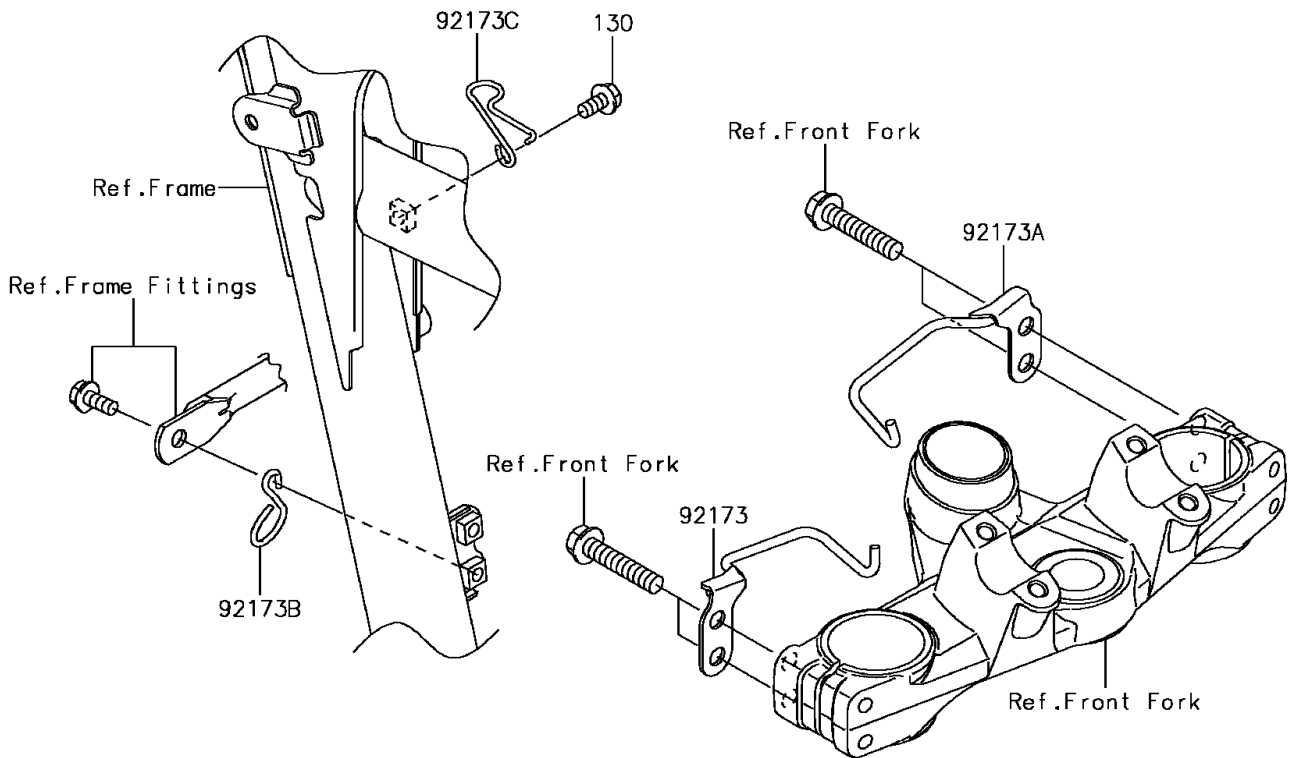

2015 KLR650 PARTS DIAGRAM

Cables

F2540

2015 KLR650 PARTS LIST

Cables

ITEM NAME	PART NUMBER	QUANTITY
BOLT-FLANGED,6X10 (Ref # 130)	130BB0610	1
CABLE-SPEEDMETER (Ref # 54001)	54001-0026	1
CABLE-CLUTCH (Ref # 54011)	54011-0556	1
CABLE-THROTTLE (Ref # 54012)	54012-0184	1
CABLE-STARTER (Ref # 54017)	54017-0042	1
CLAMP,CABLE (Ref # 92171)	92171-0941	1
CLAMP,UPP BRACKET,LH (Ref # 92173)	92173-0206	1
CLAMP,UPP BRACKET,RH (Ref # 92173A)	92173-0207	1
CLAMP,2.9MM DIA. (Ref # 92173B)	92173-0212	1
CLAMP,2.3MM DIA. (Ref # 92173C)	92173-0213	1