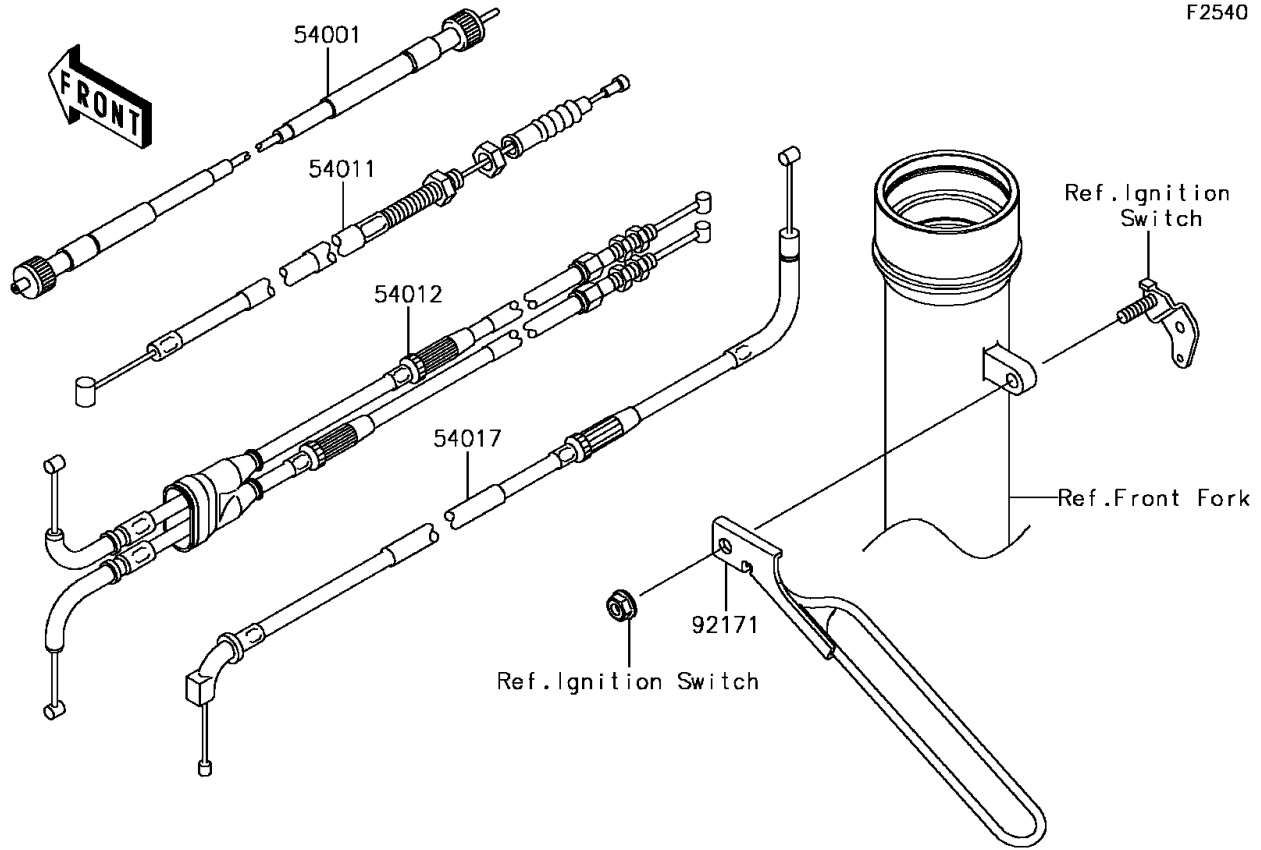

2015 KLR650 PARTS DIAGRAM

Cables

F2540

2015 KLR650 PARTS LIST

Cables

ITEM NAME	PART NUMBER	QUANTITY
BOLT-FLANGED,6X10 (Ref # 130)	130BB0610	1
CABLE-SPEEDMETER (Ref # 54001)	54001-0026	1
CABLE-CLUTCH (Ref # 54011)	54011-0556	1
CABLE-THROTTLE (Ref # 54012)	54012-0184	1
CABLE-STARTER (Ref # 54017)	54017-0042	1
CLAMP,CABLE (Ref # 92171)	92171-0941	1
CLAMP,UPP BRACKET,LH (Ref # 92173)	92173-0206	1
CLAMP,UPP BRACKET,RH (Ref # 92173A)	92173-0207	1
CLAMP,2.9MM DIA. (Ref # 92173B)	92173-0212	1
CLAMP,2.3MM DIA. (Ref # 92173C)	92173-0213	1