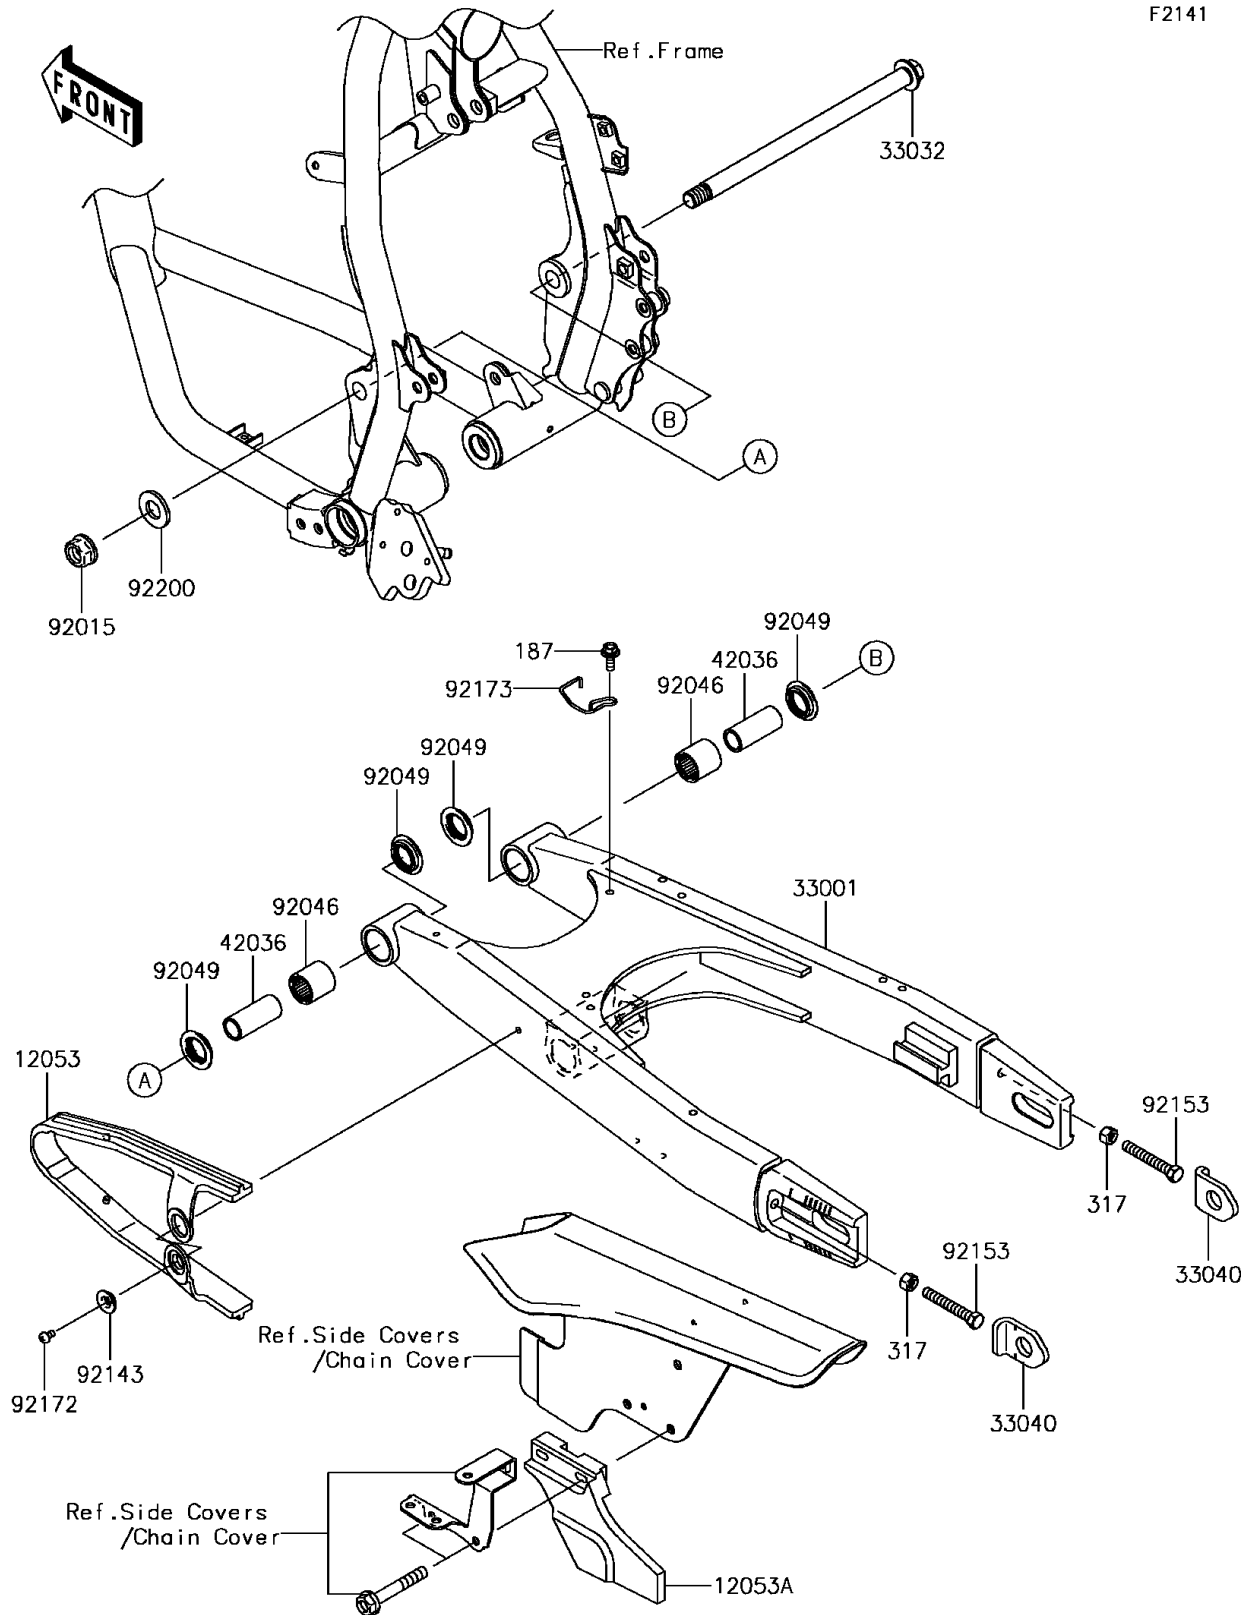

2017 KLR650 PARTS DIAGRAM

Swingarm

F2141

2017 KLR650 PARTS LIST

Swingarm

ITEM NAME	PART NUMBER	QUANTITY
BOLT-UPSET-WSP,6X16 (Ref # 187)	187BA0616	1
NUT-HEX-SMALL,8MM (Ref # 317)	317BA0800	1
GUIDE-CHAIN (Ref # 12053)	12053-0082	1
GUIDE-CHAIN,RR (Ref # 12053A)	12053-0222	1
ARM-COMP-SWING,F.S.BLACK (Ref # 33001)	33001-0207-18R	1
SHAFT-SWING ARM (Ref # 33032)	33032-1128	1
ADJUSTER-CHAIN (Ref # 33040)	33040-0033	1
SLEEVE,15X20X47.5 (Ref # 42036)	42036-1204	1
NUT,14MM (Ref # 92015)	92015-1459	1
BEARING-NEEDLE,BM202726 (Ref # 92046)	92046-1110	1
SEAL-OIL,ARM (Ref # 92049)	92049-1109	1
COLLAR (Ref # 92143)	92143-1676	1
BOLT,8X55 (Ref # 92153)	92153-1407	1
SCREW-PAN-CROSS,5X8,TB (Ref # 92172)	92172-0478	1
CLAMP (Ref # 92173)	92173-0209	1
WASHER,16X32X3.2 (Ref # 92200)	92200-0559	1