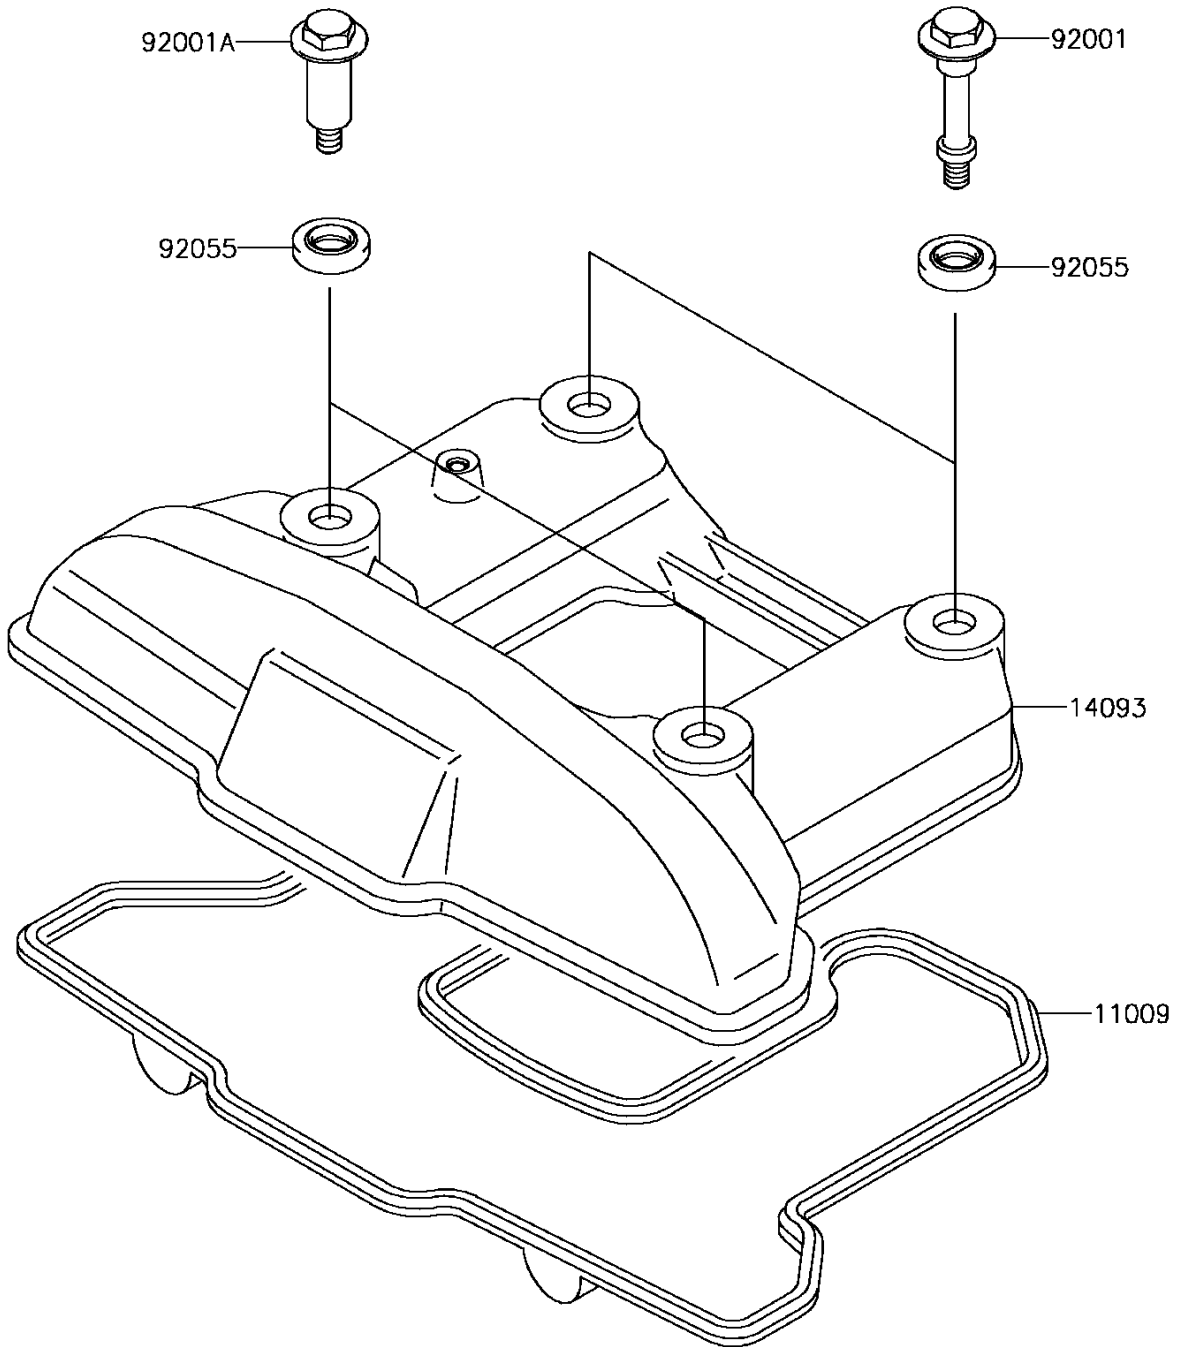

2017 KLR650 Camo PARTS DIAGRAM

Cylinder Head Cover

E1112

2017 KLR650 Camo PARTS LIST

Cylinder Head Cover

ITEM NAME	PART NUMBER	QUANTITY
GASKET,HEAD COVER (Ref # 11009)	11009-1365	1
COVER,HEAD (Ref # 14093)	14093-0059	1
BOLT,L=46.5 (Ref # 92001)	92001-1853	2
BOLT,L=34.5 (Ref # 92001A)	92001-1854	2
RING-O,HEAD COVER BOLT (Ref # 92055)	92055-0195	4