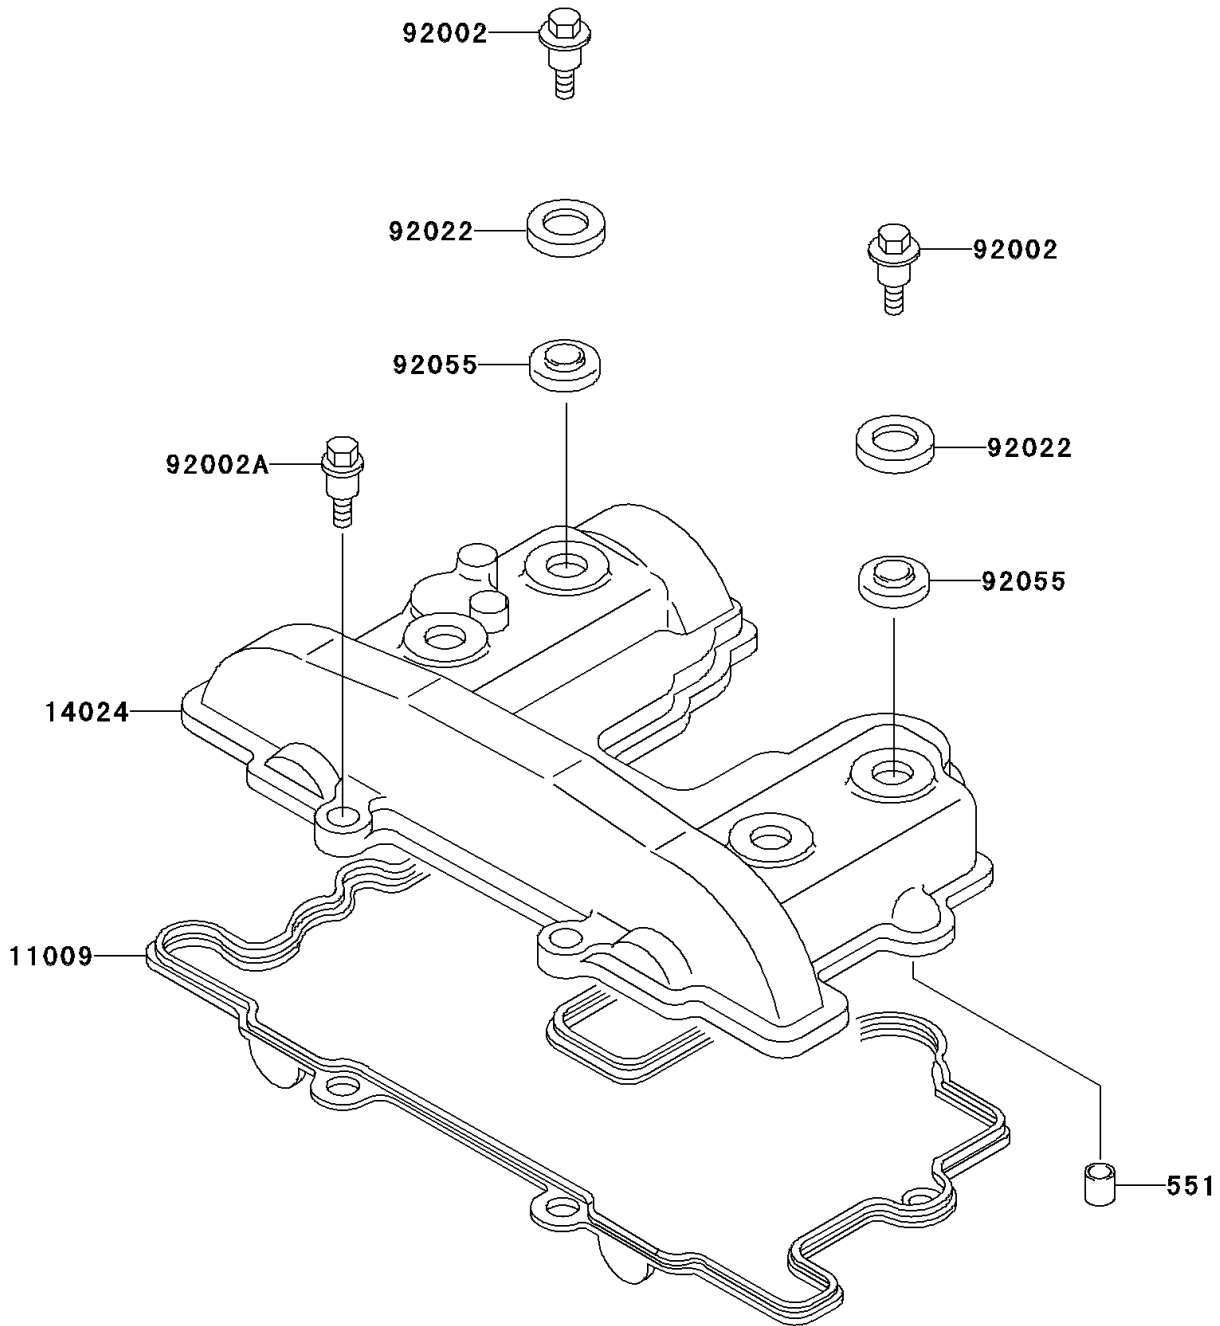

# 1998 KLR250 PARTS DIAGRAM

Cylinder Head Cover

E1112

# 1998 KLR250 PARTS LIST

## Cylinder Head Cover

ITEM NAME	PART NUMBER	QUANTITY
PIN-DOWEL (Ref # 551)	551A1016	2
GASKET,HEAD COVER (Ref # 11009)	11009-1607	1
COVER,CYLINDER HEAD (Ref # 14024)	14024-1218	1
BOLT,L=20.5 (Ref # 92002)	92002-1327	4
BOLT,L=21 (Ref # 92002A)	92002-1382	2
WASHER,HEAD COVER BOLT (Ref # 92022)	92022-1487	4
RING-O,HEAD COVER BOLT (Ref # 92055)	92055-1225	4