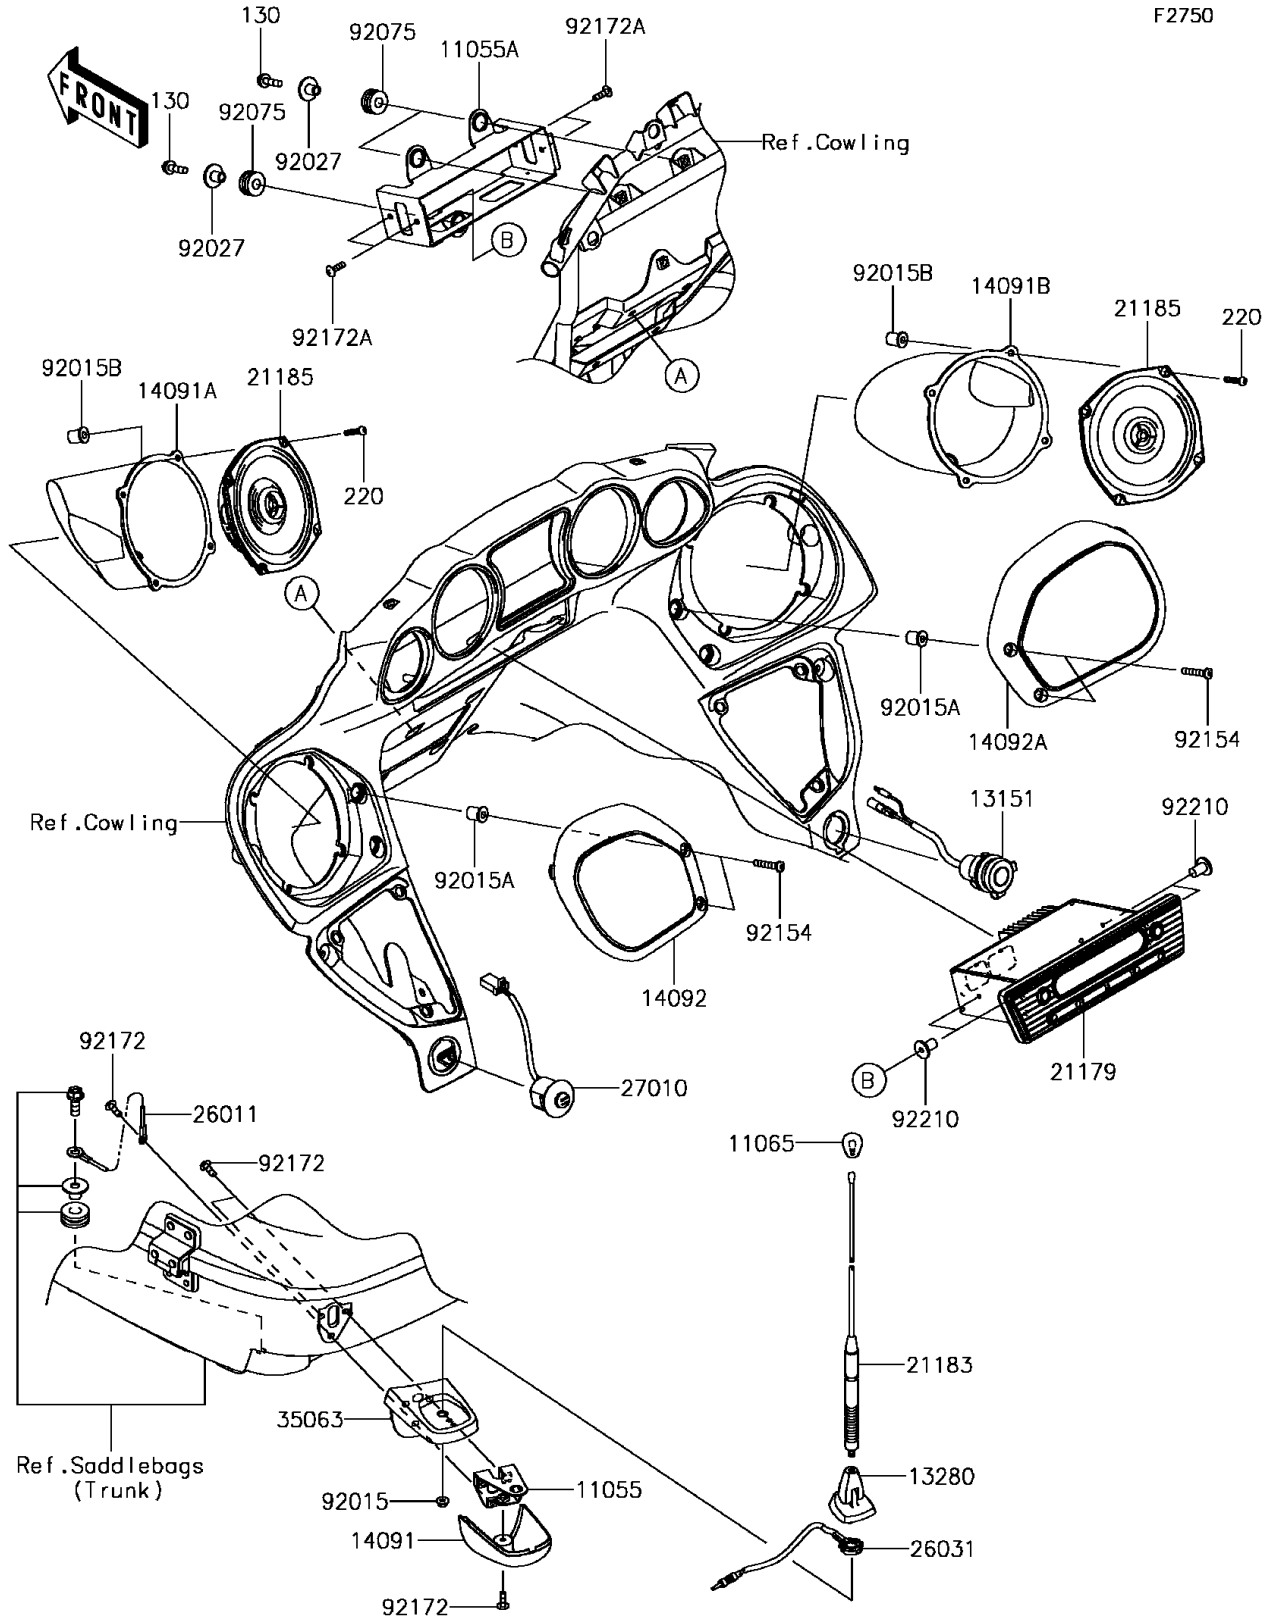

# 2015 Vulcan 1700 Voyager ABS PARTS DIAGRAM

Other

## 2015 Vulcan 1700 Voyager ABS PARTS LIST

Other

ITEM NAME	PART NUMBER	QUANTITY
BOLT-FLANGED,6X22 (Ref # 130)	130BA0622	3
SCREW-PAN-CROS,5X20 (Ref # 220)	220AB0520	8
BRACKET,ANTENNA STAY (Ref # 11055)	11055-0683	1
BRACKET,AUDIO (Ref # 11055A)	11055-1510	1
CAP,ANTENNA (Ref # 11065)	11065-0305	1
SWITCH-COMP (Ref # 13151)	13151-0040	1
HOLDER,ANTENNA (Ref # 13280)	13280-0285	1
COVER,ANTENNA STAY (Ref # 14091)	14091-1576	1
COVER,SPEAKER BOX,LH (Ref # 14091A)	14091-1773	1
COVER,SPEAKER BOX,RH (Ref # 14091B)	14091-1774	1
COVER,SPEAKER,LH (Ref # 14092)	14092-0811	1
COVER,SPEAKER,RH (Ref # 14092A)	14092-0812	1
RADIO-TUNER (Ref # 21179)	21179-0059	1
ANTENNA (Ref # 21183)	21183-0006	1
SPEAKER (Ref # 21185)	21185-0001	2
WIRE-LEAD,ANTENNA (Ref # 26011)	26011-0287	1
HARNESS,ANTENNA (Ref # 26031)	26031-0735	1
SWITCH,SUB LAMP (Ref # 27010)	27010-0107	1
STAY,ANTENNA (Ref # 35063)	35063-0519	1
NUT,FLANGED,5MM (Ref # 92015)	92015-1259	1
NUT (Ref # 92015A)	92015-1700	4
NUT,WELL,5MM (Ref # 92015B)	92015-1757	8
COLLAR,L=13.1,BLACK (Ref # 92027)	92027-1450	3
DAMPER,10X24X12 (Ref # 92075)	92075-1690	3
BOLT,SOCKET,6X30 (Ref # 92154)	92154-0206	4
SCREW,5X16 (Ref # 92172)	92172-0322	4
SCREW,5X18 (Ref # 92172A)	92172-0428	4
NUT,WELL,5MM (Ref # 92210)	92210-0532	4