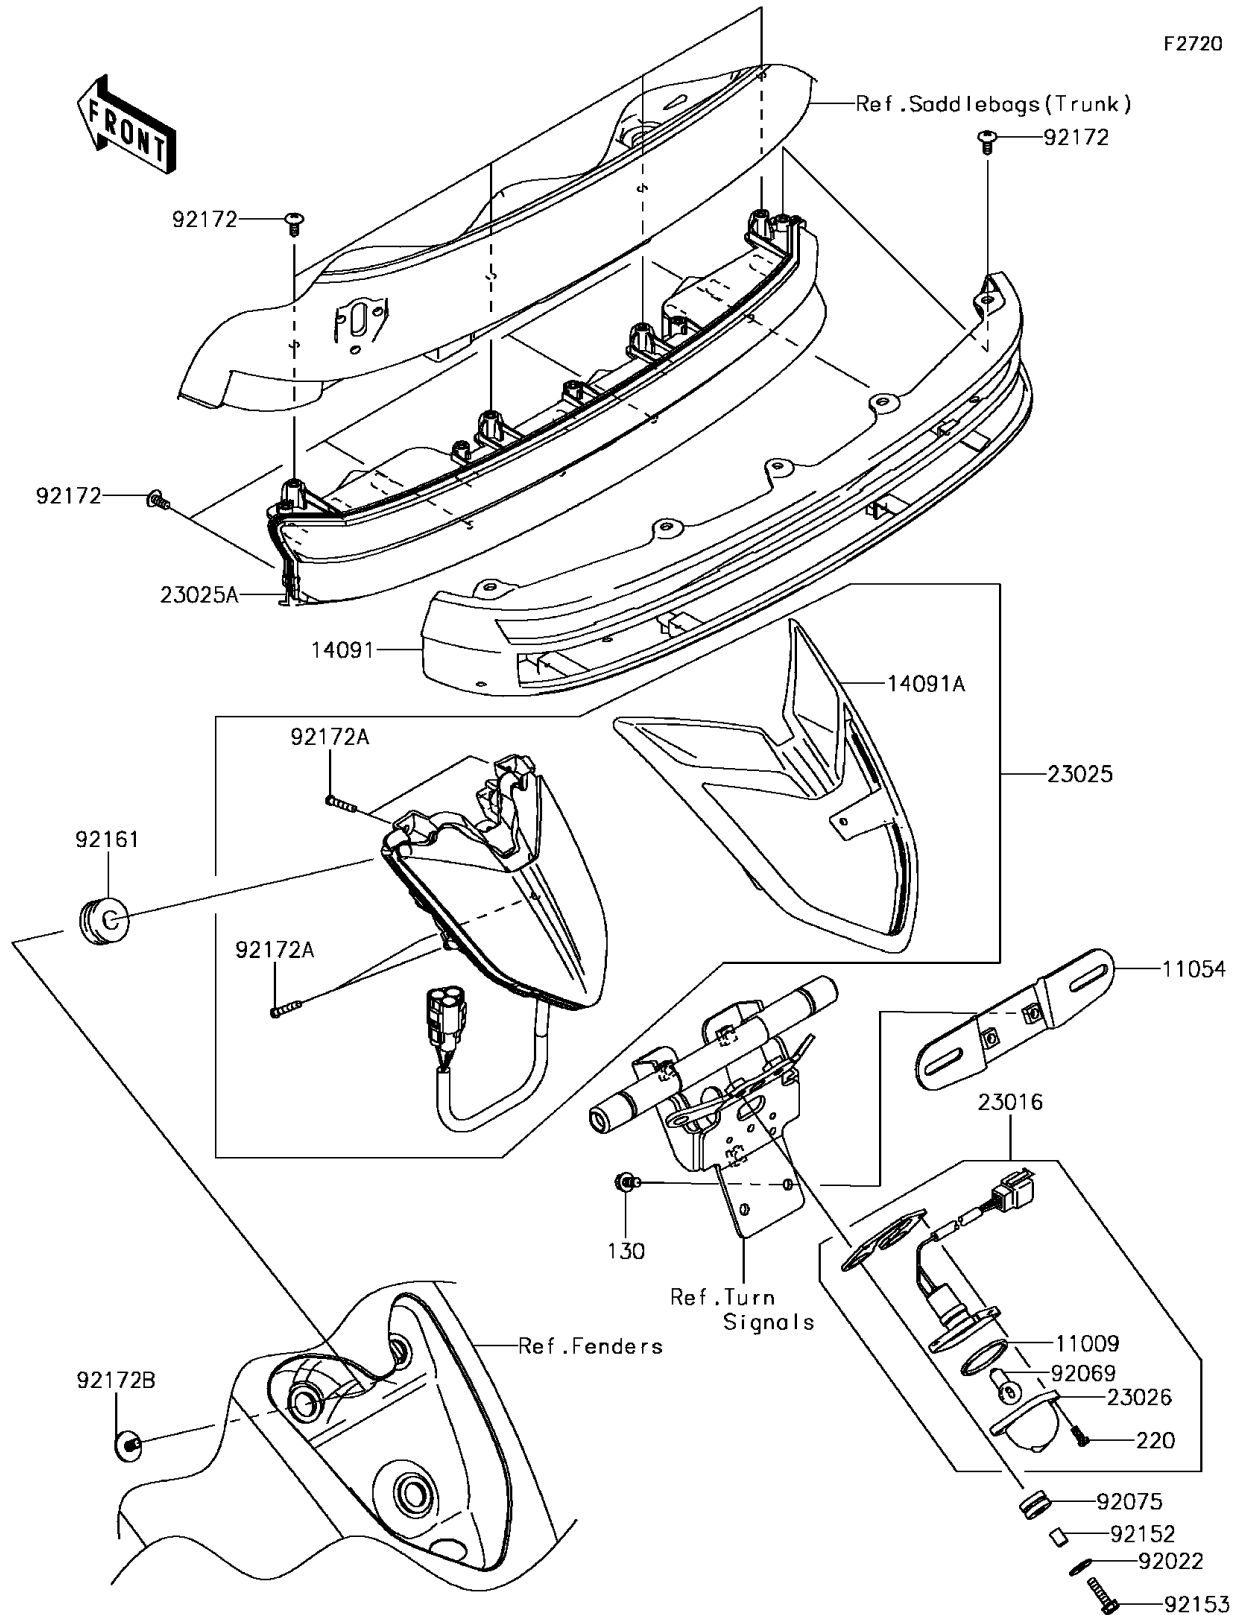

2014 VULCAN® 1700 VOYAGER® ABS

PARTS DIAGRAM

Taillight(s)